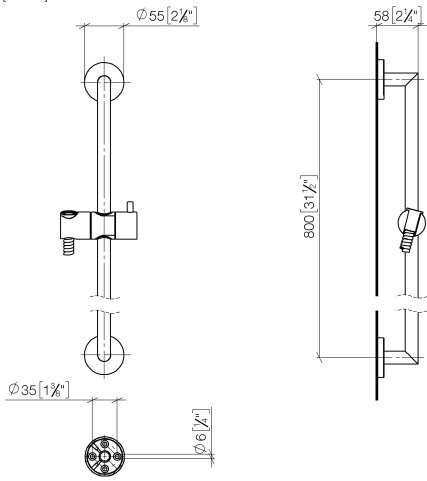

Shower set without hand shower - Chrome

TARA

26 413 625

Fits: TARA, META

- slide bar
- Pipe diameter 18 mm
- rosette Ø 55 mm
- gauge 800 mm
- metal shower hose 1750mm with integrated anti-twist protection
- shower hose connector 3/8"

Recommended miscellaneous

Concealed wall elbow - 35 085 970 00
 • max. recess depth 163 mm
 • min. recess depth 90 mm

Required miscellaneous

Hand shower FlowReduce - 28 016 979-00
Chrome 0010

Required miscellaneous

Required miscellaneous

Hand shower FlowReduce - 28 012 979-00
Chrome 0010

Required miscellaneous

Hand shower - Chrome 28 016 979-00

Required miscellaneous

Hand shower - Chrome 28 018 979-00

26 413 625

mm [inches]

Certificates

WRAS_2009048. ACS_20 ACC LY 738. IAPMO_4976 (4).

26 413 625

Spare parts list

No.	Item Number	Name	Quantity used	Delivery time
1	05 17 62 500 00 90	fixing set	2	2
2	90 14 10 032 00 90	seal	2	2
3	08 27 62 500-00	rosette	2	10
4	05 28 22 590 01-00	bar	1	10
5	12 580 970-00	Slide unit - Chrome	1	10
6	28 322 970-00	Metal shower hose 1/2" x 3/8" x 1750 mm - Chrome	1	2