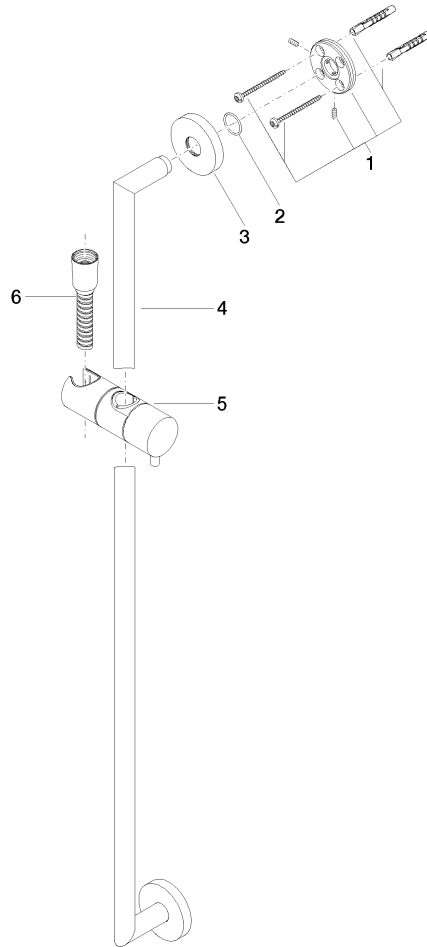

Shower set without hand shower - Chrome

TARA

26 413 625

Fits: TARA, META

- slide bar
- Pipe diameter 18 mm
- rosette Ø 55 mm
- gauge 800 mm
- metal shower hose 1750mm with integrated anti-twist protection
- shower hose connector 3/8"

Recommended miscellaneous

Concealed wall elbow - 35 085 970 00
 • max. recess depth 163 mm
 • min. recess depth 90 mm

Required miscellaneous

Hand shower FlowReduce - 28 016 979-00
Chrome 0010

Required miscellaneous

Required miscellaneous

Hand shower FlowReduce - 28 012 979-00
Chrome 0010

Required miscellaneous

Hand shower - Chrome 28 016 979-00

Required miscellaneous

Hand shower - Chrome 28 018 979-00

26 413 625

mm [inches]

Certificates

WRAS_2009048. ACS_20 ACC LY 738. IAPMO_4976 (4).

26 413 625

Spare parts list

No.	Item Number	Name	Quantity used	Delivery time
1	05 17 62 500 00 90	fixing set	2	2
2	90 14 10 032 00 90	seal	2	2
3	08 27 62 500-00	rosette	2	10
4	05 28 22 590 01-00	bar	1	10
5	12 580 970-00	Slide unit - Chrome	1	10
6	28 322 970-00	Metal shower hose 1/2" x 3/8" x 1750 mm - Chrome	1	2