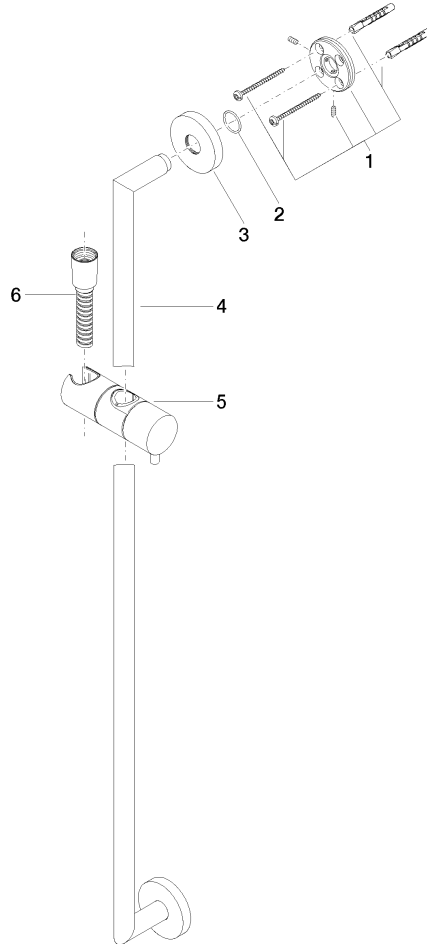

26 413 625

Fits: TARA, META

- slide bar
- Pipe diameter 18 mm
- rosette Ø 55 mm
- gauge 800 mm
- metal shower hose 1750mm with integrated anti-twist protection
- shower hose connector 3/8"
- WRAS 2009048

Required miscellaneous

	SERIES-VARIOUS Hand shower - Brushed Platinum	28 027 979-06 0010
---	--	-----------------------

26 413 625

mm [inches]

Codes & Standards

ASME A112.18.1

cUPC

Scottish Water
Byelaws

Shower set without hand shower - Brushed Platinum

TARA

26 413 625

Spare parts list

Product version from 10/1/2023

No.	Item Number	Name	Quantity used	Delivery time
	05 17 62 500 00 90	fixing set	9	2