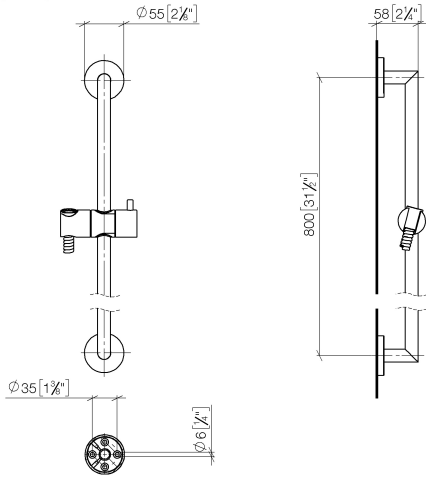

26 413 625

Fits: TARA, META

- slide bar
- Pipe diameter 18 mm
- rosette Ø 55 mm
- gauge 800 mm
- metal shower hose 1750mm with integrated anti-twist protection
- shower hose connector 3/8"
- WRAS 2009048

Required miscellaneous

	SERIES-VARIOUS Hand shower - Brushed Platinum	28 027 979-06 0010
---	--	-----------------------

26 413 625

mm [inches]

Codes & Standards

ASME A112.18.1

cUPC

Scottish Water
Byelaws