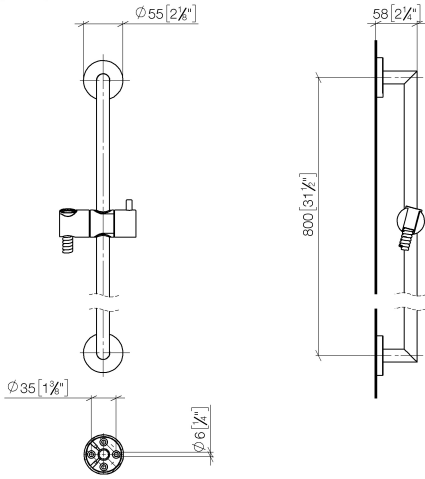

# Shower set without hand shower - Light Gold

TARA

26 413 625

Fits: TARA, META

- slide bar
- Pipe diameter 18 mm
- rosette Ø 55 mm
- gauge 800 mm
- metal shower hose 1750mm with integrated anti-twist protection
- shower hose connector 3/8"
- WRAS 2009048

## Required miscellaneous

	<b>SERIES-VARIOUS Hand shower - Light Gold</b>	28 027 979-26 0010
--	------------------------------------------------	--------------------

26 413 625

mm [inches]

26 413 625

Product version from 10/1/2023