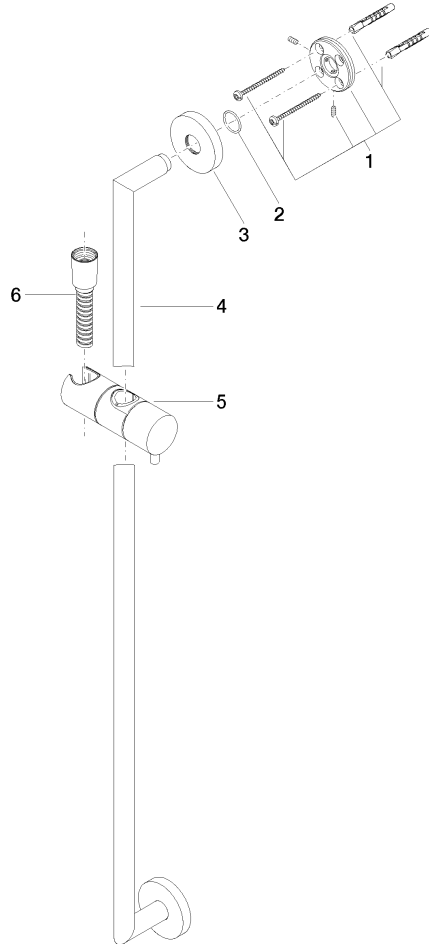

# Shower set without hand shower - Light Gold

TARA

26 413 625

Fits: TARA, META

- slide bar
- Pipe diameter 18 mm
- rosette Ø 55 mm
- gauge 800 mm
- metal shower hose 1750mm with integrated anti-twist protection
- shower hose connector 3/8"
- WRAS 2009048

## Required miscellaneous

	<b>SERIES-VARIOUS Hand shower - Light Gold</b>	28 027 979-26 0010
--	------------------------------------------------	--------------------

26 413 625

mm [inches]

26 413 625

Product version from 10/1/2023

## Shower set without hand shower - Light Gold

TARA

26 413 625

### Spare parts list