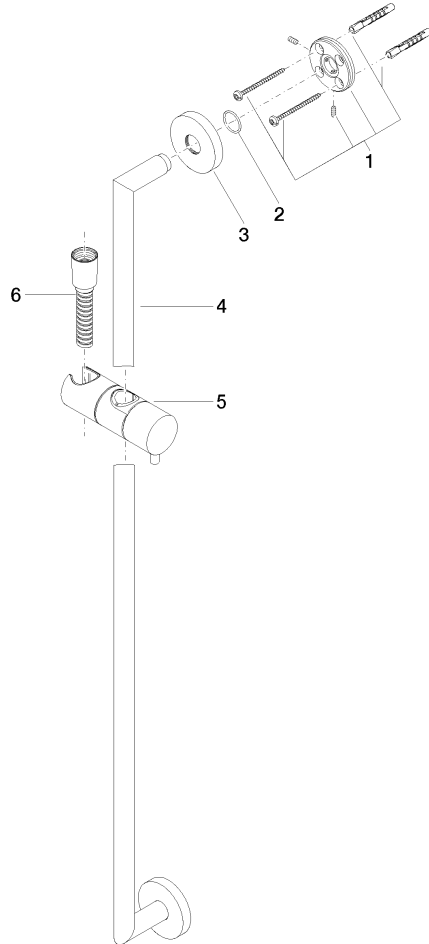

Shower set without hand shower - Brushed Light Gold

TARA

26 413 625

Fits: TARA, META

- slide bar
- Pipe diameter 18 mm
- rosette Ø 55 mm
- gauge 800 mm
- metal shower hose 1750mm with integrated anti-twist protection
- shower hose connector 3/8"
- WRAS 2009048

Required miscellaneous

| | | |
|--|--|---------------|
| | Concealed wall elbow - •min. recess depth 90 mm •max. recess depth 163 mm | 35 085 970 90 |
|--|--|---------------|

Required miscellaneous

| | | |
|--|--|---------------|
| | Slide unit - Brushed Light Gold | 12 580 970-27 |
|--|--|---------------|

Required miscellaneous

| | | |
|--|--|---------------|
| | Wall elbow - Brushed Light Gold | 28 450 625-27 |
|--|--|---------------|

Required miscellaneous

| | | |
|--|--|-----------------------|
| | Hand shower FlowReduce - Brushed Light Gold | 28 018 979-27 0010 |
|--|--|-----------------------|

26 413 625

mm [inches]

26 413 625

Product version from 10/1/2023

Shower set without hand shower - Brushed Light Gold

TARA

26 413 625

Spare parts list