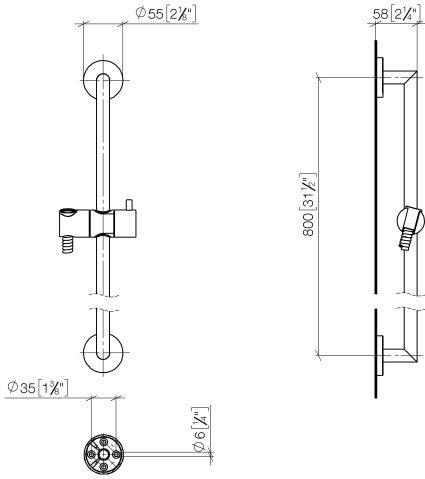

Shower set without hand shower - Brushed Durabronz (23kt Gold)

TARA

26 413 625

Fits: TARA, META

- slide bar
- Pipe diameter 18 mm
- rosette Ø 55 mm
- gauge 800 mm
- metal shower hose 1750mm with integrated anti-twist protection
- shower hose connector 3/8"
- WRAS 2009048

Required miscellaneous

	SERIES-VARIOUS Hand shower - Brushed Durabron (23kt Gold)	28 025 979-28 0010
---	--	-----------------------

26 413 625

mm [inches]

Codes & Standards

Scottish Water
Byelaws

UK Water Supply
Regulations