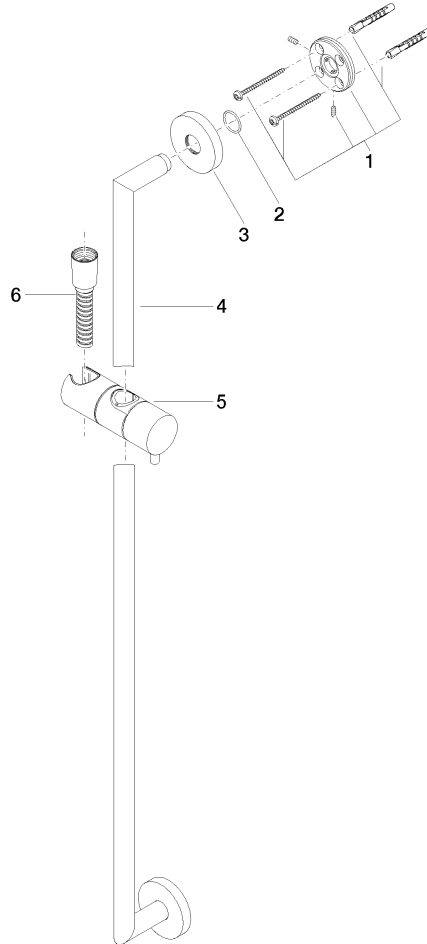

26 413 625

Fits: TARA, META

- slide bar
- Pipe diameter 18 mm
- rosette Ø 55 mm
- gauge 800 mm
- metal shower hose 1750mm with integrated anti-twist protection
- shower hose connector 3/8"
- WRAS 2009048

This article does not include a hand shower!

	Brushed Bronze	26 413 625-42
	Chrome	26 413 625-00
	Brushed Platinum	26 413 625-06
	Platinum	26 413 625-08
	Dark Chrome	26 413 625-19
	Light Gold	26 413 625-26
	Brushed Light Gold	26 413 625-27
	Brushed Durabronze (23kt Gold)	26 413 625-28
	Matte Black	26 413 625-33
	Brushed Champagne (22kt Gold)	26 413 625-46
	Champagne (22kt Gold)	26 413 625-47
	Brushed Chrome	26 413 625-93
	Brushed Dark Platinum	26 413 625-99

26 413 625

mm [inches]

26 413 625

Product version from 10/1/2023

Parts for other
finishes can be found
here: [Chrome](#)

Shower set without hand shower - Brushed Bronze

TARA

26 413 625

Spare parts list

Product version from 10/1/2023

No.	Item Number	Name	Quantity used	Delivery time
	05 17 62 500 00 90	fixing set	9	2