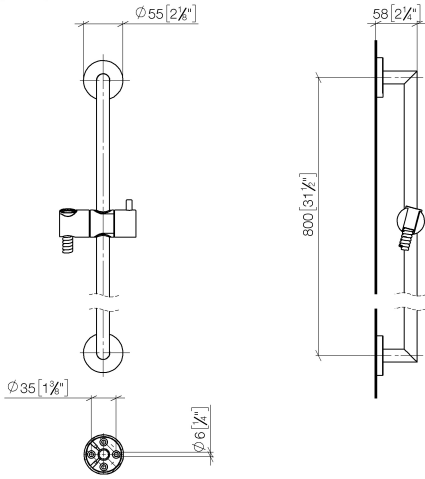

26 413 625

Fits: TARA, META

- slide bar
- Pipe diameter 18 mm
- rosette Ø 55 mm
- gauge 800 mm
- metal shower hose 1750mm with integrated anti-twist protection
- shower hose connector 3/8"
- WRAS 2009048

This article does not include a hand shower!

	Brushed Bronze	26 413 625-42
	Chrome	26 413 625-00
	Brushed Platinum	26 413 625-06
	Platinum	26 413 625-08
	Dark Chrome	26 413 625-19
	Light Gold	26 413 625-26
	Brushed Light Gold	26 413 625-27
	Brushed Durabronze (23kt Gold)	26 413 625-28
	Matte Black	26 413 625-33
	Brushed Champagne (22kt Gold)	26 413 625-46
	Champagne (22kt Gold)	26 413 625-47
	Brushed Chrome	26 413 625-93
	Brushed Dark Platinum	26 413 625-99

26 413 625

mm [inches]

26 413 625

Product version from 10/1/2023

Parts for other
finishes can be found
here: [Chrome](#)

Shower set without hand shower - Brushed Bronze

TARA

26 413 625

Spare parts list

Product version from 10/1/2023

No.	Item Number	Name	Quantity used	Delivery time
	05 17 62 500 00 90	fixing set	9	2