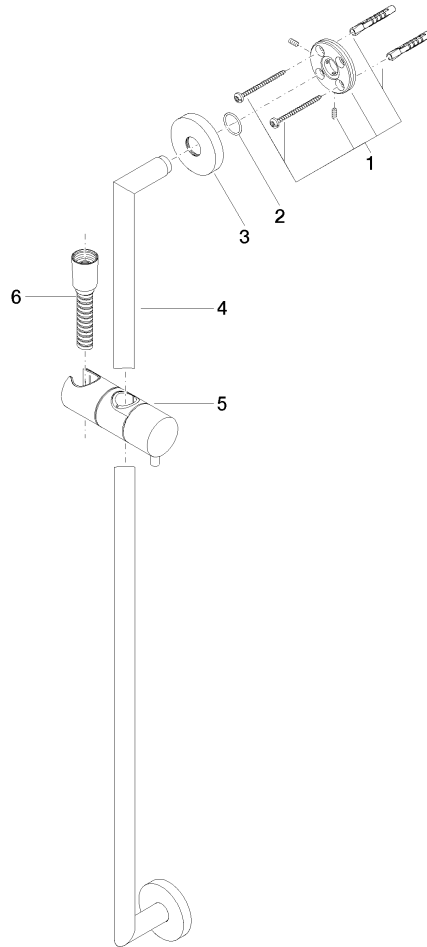

Shower set without hand shower - Brushed Champagne (22kt Gold)

TARA

26 413 625

Fits: TARA, META

- slide bar
- Pipe diameter 18 mm
- rosette Ø 55 mm
- gauge 800 mm
- metal shower hose 1750mm with integrated anti-twist protection
- shower hose connector 3/8"
- WRAS 2009048

This article does not include a hand shower!

	Brushed Champagne (22kt Gold)	26 413 625-46
	Chrome	26 413 625-00
	Brushed Platinum	26 413 625-06
	Platinum	26 413 625-08
	Dark Chrome	26 413 625-19
	Light Gold	26 413 625-26
	Brushed Light Gold	26 413 625-27
	Brushed Durabrass (23kt Gold)	26 413 625-28
	Matte Black	26 413 625-33
	Brushed Bronze	26 413 625-42
	Champagne (22kt Gold)	26 413 625-47
	Brushed Chrome	26 413 625-93
	Brushed Dark Platinum	26 413 625-99

26 413 625

mm [inches]

26 413 625

Parts for other finishes can be found here: [Chrome](#)

Spare parts list

No.	Item Number	Name	Quantity used	Delivery time
1	05 17 62 500 00 90	fixing set	2	2
2	90 14 10 032 00 90	seal	2	2
3	08 27 62 500-46	rosette	2	30
4	05 28 22 590 01-46	bar	1	30
5	12 580 970-46	Slide unit - Brushed Champagne (22kt Gold)	1	30
6	28 322 970-46	Metal shower hose 1/2" x 3/8" x 1750 mm - Brushed Champagne (22kt Gold)	1	30