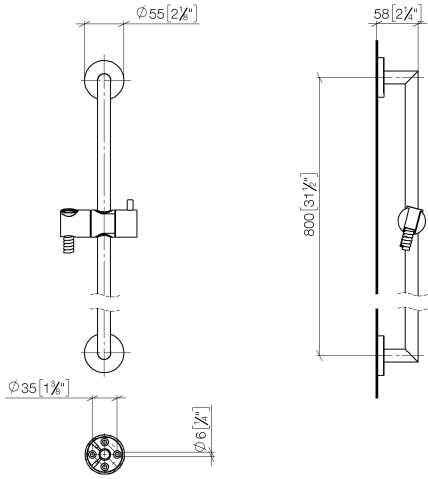

Shower set without hand shower - Brushed Champagne (22kt Gold)

TARA

26 413 625

Fits: TARA, META

- slide bar
- Pipe diameter 18 mm
- rosette Ø 55 mm
- gauge 800 mm
- metal shower hose 1750mm with integrated anti-twist protection
- shower hose connector 3/8"
- WRAS 2009048

This article does not include a hand shower!

	Brushed Champagne (22kt Gold)	26 413 625-46
	Chrome	26 413 625-00
	Brushed Platinum	26 413 625-06
	Platinum	26 413 625-08
	Dark Chrome	26 413 625-19
	Light Gold	26 413 625-26
	Brushed Light Gold	26 413 625-27
	Brushed Durabrass (23kt Gold)	26 413 625-28
	Matte Black	26 413 625-33
	Brushed Bronze	26 413 625-42
	Champagne (22kt Gold)	26 413 625-47
	Brushed Chrome	26 413 625-93
	Brushed Dark Platinum	26 413 625-99

26 413 625

mm [inches]

26 413 625

Parts for other finishes can be found here: [Chrome](#)

Spare parts list

No.	Item Number	Name	Quantity used	Delivery time
1	05 17 62 500 00 90	fixing set	2	2
2	90 14 10 032 00 90	seal	2	2
3	08 27 62 500-46	rosette	2	30
4	05 28 22 590 01-46	bar	1	30
5	12 580 970-46	Slide unit - Brushed Champagne (22kt Gold)	1	30
6	28 322 970-46	Metal shower hose 1/2" x 3/8" x 1750 mm - Brushed Champagne (22kt Gold)	1	30