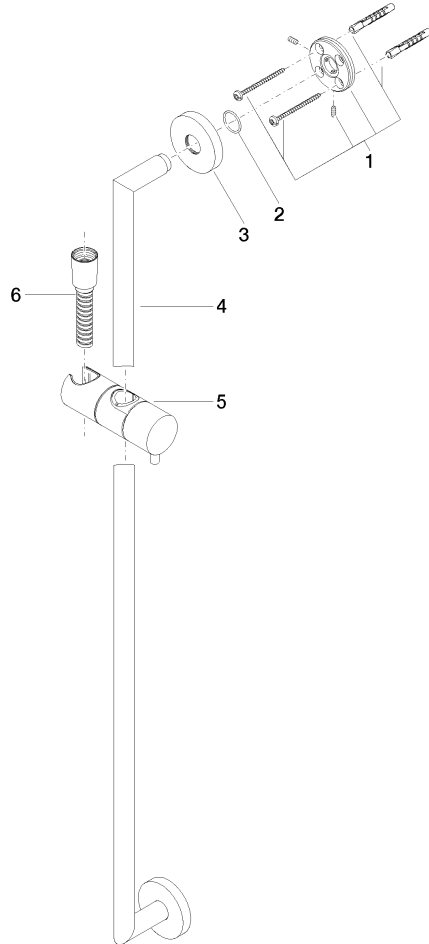

Shower set without hand shower - Champagne (22kt Gold)

TARA

26 413 625

Fits: TARA, META

- slide bar
- Pipe diameter 18 mm
- rosette Ø 55 mm
- gauge 800 mm
- metal shower hose 1750mm with integrated anti-twist protection
- shower hose connector 3/8"
- WRAS 2009048

This article does not include a hand shower!

	Champagne (22kt Gold)	26 413 625-47
	Chrome	26 413 625-00
	Brushed Platinum	26 413 625-06
	Platinum	26 413 625-08
	Dark Chrome	26 413 625-19
	Light Gold	26 413 625-26
	Brushed Light Gold	26 413 625-27
	Brushed Durabronze (23kt Gold)	26 413 625-28
	Matte Black	26 413 625-33
	Brushed Bronze	26 413 625-42
	Brushed Champagne (22kt Gold)	26 413 625-46
	Brushed Chrome	26 413 625-93
	Brushed Dark Platinum	26 413 625-99

Recommended miscellaneous

Concealed wall elbow - 35 085 970 90

- max. recess depth 163 mm
- min. recess depth 90 mm

26 413 625

mm [inches]

26 413 625

Product version from 10/1/2023

Shower set without hand shower - Champagne (22kt Gold)

TARA

26 413 625

Spare parts list

Product version from 10/1/2023

No.	Item Number	Name	Quantity used	Delivery time
	05 17 62 500 00 90	fixing set	9	2