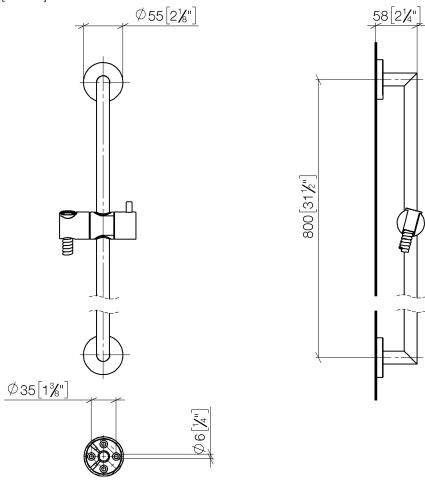

Shower set without hand shower - Champagne (22kt Gold)

TARA

26 413 625

Fits: TARA, META

- slide bar
- Pipe diameter 18 mm
- rosette Ø 55 mm
- gauge 800 mm
- metal shower hose 1750mm with integrated anti-twist protection
- shower hose connector 3/8"
- WRAS 2009048

Recommended miscellaneous

Concealed wall elbow - 35 085 970 90

- max. recess depth 163 mm
- min. recess depth 90 mm

26 413 625

mm [inches]

26 413 625

Product version from 10/1/2023

Shower set without hand shower - Champagne (22kt Gold)

TARA

26 413 625

Spare parts list

Product version from 10/1/2023

No.	Item Number	Name	Quantity used	Delivery time
	05 17 62 500 00 90	fixing set	9	2