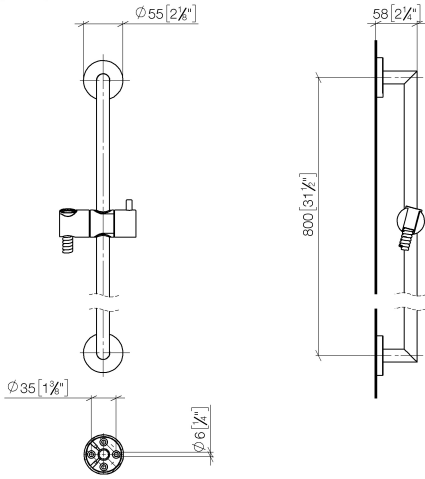

Shower set without hand shower - Brushed Chrome

TARA

26 413 625

Fits: TARA, META

- slide bar
- Pipe diameter 18 mm
- rosette Ø 55 mm
- gauge 800 mm
- metal shower hose 1750mm with integrated anti-twist protection
- shower hose connector 3/8"
- WRAS 2009048

26 413 625

mm [inches]

Codes & Standards

ASME A112.18.1

cUPC

Scottish Water
Byelaws

UK Water Supply
Regulations

XP P 41-280

TARA

26 413 625

Spare parts list

Product version from 10/1/2023

No.	Item Number	Name	Quantity used	Delivery time
	05 17 62 500 00 90	fixing set	9	2