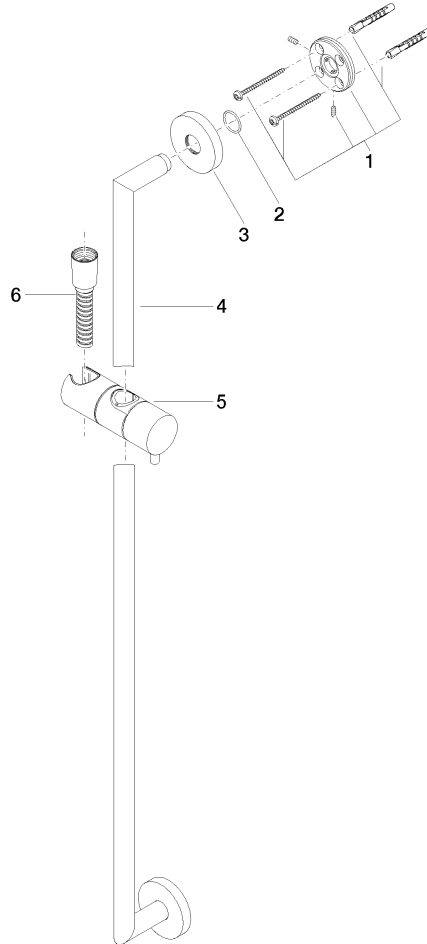

Shower set without hand shower - Brushed Chrome

TARA

26 413 625

Fits: TARA, META

- slide bar
- Pipe diameter 18 mm
- rosette Ø 55 mm
- gauge 800 mm
- metal shower hose 1750mm with integrated anti-twist protection
- shower hose connector 3/8"
- WRAS 2009048

26 413 625

mm [inches]

Codes & Standards

ASME A112.18.1

cUPC

Scottish Water
Byelaws

UK Water Supply
Regulations

XP P 41-280

Certificates

IAPMO_4976

WRAS_2009

ACS_20 ACC LY

26 413 625

Product version from 10/1/2023

Parts for other finishes can be found here: [Chrome](#)

Shower set without hand shower - Brushed Chrome

TARA

26 413 625

Spare parts list

Product version from 10/1/2023

No.	Item Number	Name	Quantity used	Delivery time
	05 17 62 500 00 90	fixing set	9	2