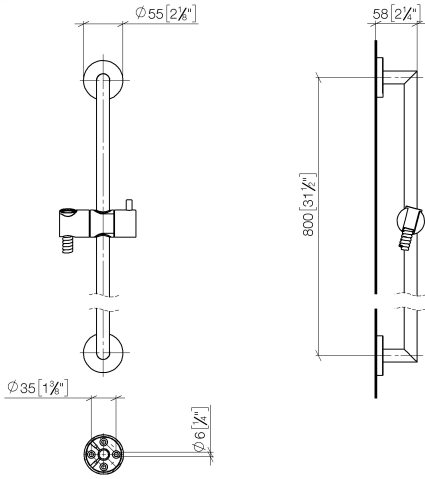

26 413 625

Fits: TARA, META

- slide bar
- Pipe diameter 18 mm
- rosette Ø 55 mm
- gauge 800 mm
- metal shower hose 1750mm with integrated anti-twist protection
- shower hose connector 3/8"
- WRAS 2009048

	SERIES-VARIOUS Hand shower - Brushed Dark Platinum	28 027 979-99 0010
---	---	-----------------------

26 413 625

mm [inches]

Codes & Standards

ASME A112.18.1

cUPC

Scottish Water
Byelaws

UK Water Supply
Regulations