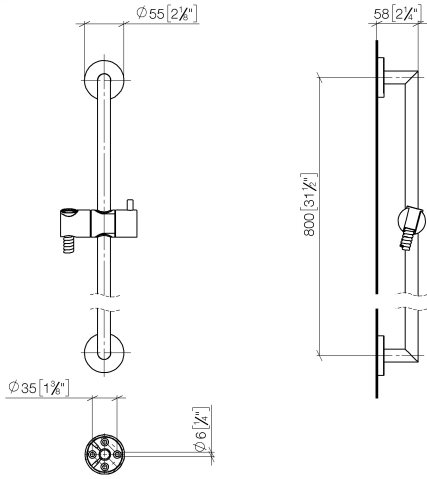

## EDITION PRO Shower set - Matte Black

---

26 413 626

- slide bar
- Pipe diameter 18 mm
- gauge 800 mm
- metal shower hose 1750mm with integrated anti-twist protection
- shower hose connector 3/8"
- WRAS

## EDITION PRO Shower set - Matte Black

---

26 413 626

mm [inches]

### Certificates

---

WRAS\_2009

**EDITION PRO Shower set - Matte Black**

26 413 626

Parts for other finishes can be found here: [Chrome](#)

**Spare parts list**

No.	Item Number	Name	Quantity used	Delivery time
1	05 17 62 500 00 90	fixing set	2	2
2	90 14 10 032 00 90	seal	2	2
3	08 27 62 500-33	rosette	2	30
4	05 28 22 590 01-33	bar	1	30
5	12 580 970-33	Slide unit - Matte Black	1	10
6	28 322 970-33	Metal shower hose 1/2" x 3/8" x 1750 mm - Matte Black	1	2