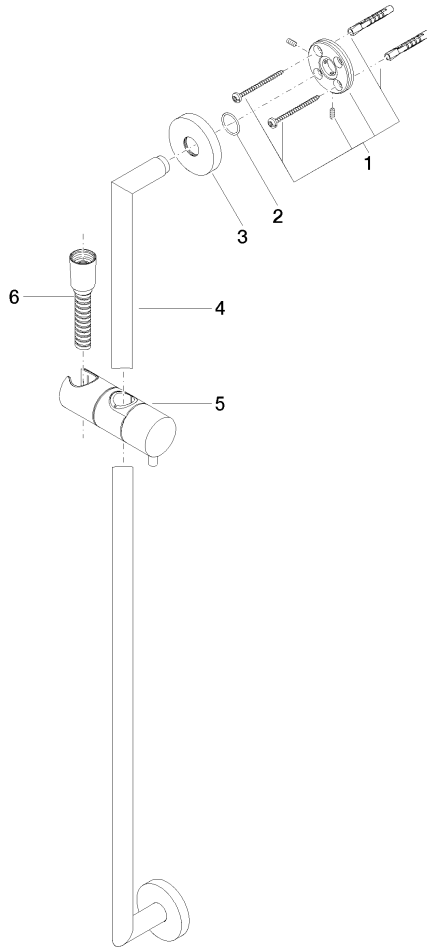

## EDITION PRO Shower set - Matte Black

---

26 413 626

- slide bar
- Pipe diameter 18 mm
- gauge 800 mm
- metal shower hose 1750mm with integrated anti-twist protection
- shower hose connector 3/8"
- WRAS

## EDITION PRO Shower set - Matte Black

---

26 413 626

mm [inches]

### Certificates

---

WRAS\_2009

**EDITION PRO Shower set - Matte Black**

26 413 626

Parts for other finishes can be found here: [Chrome](#)

**Spare parts list**

No.	Item Number	Name	Quantity used	Delivery time
1	05 17 62 500 00 90	fixing set	2	2
2	90 14 10 032 00 90	seal	2	2
3	08 27 62 500-33	rosette	2	30
4	05 28 22 590 01-33	bar	1	30
5	12 580 970-33	Slide unit - Matte Black	1	10
6	28 322 970-33	Metal shower hose 1/2" x 3/8" x 1750 mm - Matte Black	1	2