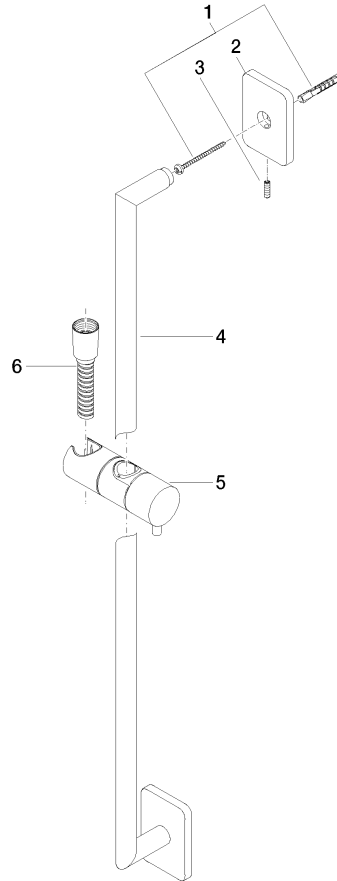

## LULU Shower set without hand shower - Brushed Platinum

26 413 710

- slide bar
- rosette 78 x 55 mm
- gauge 800 mm
- metal shower hose 1750mm with integrated anti-twist protection
- shower hose connector 3/8"
- Pipe diameter 18 mm
- WRAS

## LULU Shower set without hand shower - Brushed Platinum

---

26 413 710

mm [inches]

### Certificates

---

WRAS\_2009

ACS\_20 ACC LY

IAPMO\_4976

**LULU Shower set without hand shower - Brushed Platinum**

26 413 710

**Spare parts list**

No.	Item Number	Name	Quantity used	Delivery time
1	05 30 31 025 00 90	fixing set	2	2
2	09 27 71 005-06	rosette	2	60
3	09 31 11 013 90	pin	2	2
4	05 28 22 590 01-06	bar	1	10
5	12 580 970-06	Slide unit - Brushed Platinum	1	10
6	28 322 970-06	Metal shower hose 1/2" x 3/8" x 1750 mm - Brushed Platinum	1	2