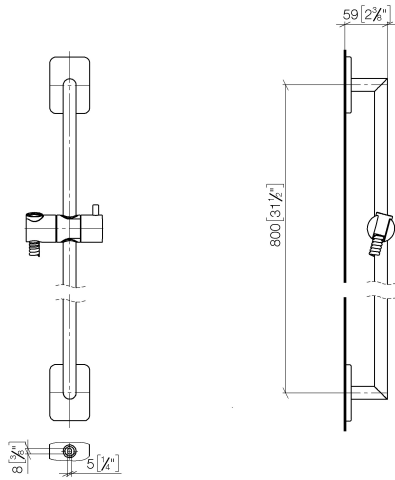

## LULU Shower set without hand shower - Brushed Platinum

26 413 710

- slide bar
- rosette 78 x 55 mm
- gauge 800 mm
- metal shower hose 1750mm with integrated anti-twist protection
- shower hose connector 3/8"
- Pipe diameter 18 mm
- WRAS

## LULU Shower set without hand shower - Brushed Platinum

---

26 413 710

mm [inches]

No.	Item Number	Name	Quantity used	Delivery time
1	05 30 31 025 00 90	fixing set	2	2
2	09 27 71 005-06	rosette	2	60
3	09 31 11 013 90	pin	2	2
4	05 28 22 590 01-06	bar	1	10
5	12 580 970-06	Slide unit - Brushed Platinum	1	10
6	28 322 970-06	Metal shower hose 1/2" x 3/8" x 1750 mm - Brushed Platinum	1	2