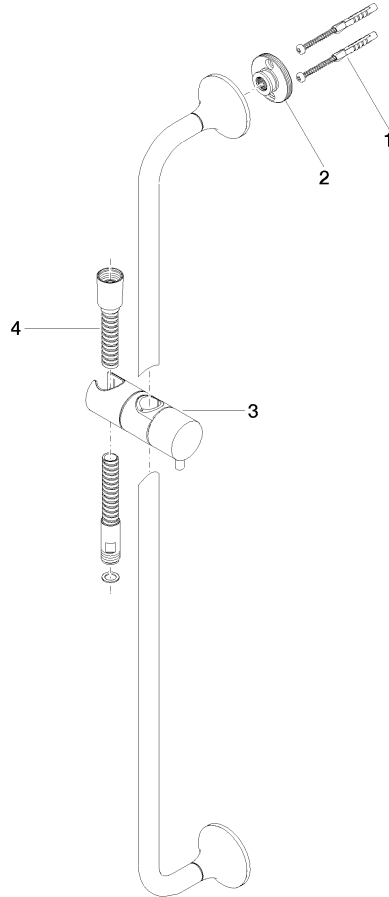

26 413 809

- slide bar
- rosette Ø 60 mm
- gauge 800 mm
- metal shower hose 1700mm with integrated anti-twist protection
- shower hose connector 3/8"
- Pipe diameter 18 mm
- WRAS

This article does not include a hand shower!

	Chrome	26 413 809-00
	Brushed Platinum	26 413 809-06
	Platinum	26 413 809-08
	Dark Chrome	26 413 809-19
	Brushed Durabronze (23kt Gold)	26 413 809-28
	Brushed Bronze	26 413 809-42
	Brushed Champagne (22kt Gold)	26 413 809-46
	Champagne (22kt Gold)	26 413 809-47
	Brushed Dark Platinum	26 413 809-99

Required miscellaneous

	SERIES-VARIOUS Hand shower - Chrome	28 029 979-00
---	--	---------------

26 413 809

mm [inches]

Codes & Standards

Scottish Water
Byelaws

UK Water Supply
Regulations

XP P 41-280

Certificates

WRAS_2009

ACS_20 ACC LY

26 413 809

Spare parts list

No.	Item Number	Name	Quantity used	Delivery time
1	05 30 31 025 00 90	fixing set	2	2
2	90 17 20 759 00 90	disc	2	2
3	12 580 970-00	Slide unit - Chrome	1	10
4	28 322 970-00	Metal shower hose 1/2" x 3/8" x 1750 mm - Chrome	1	2