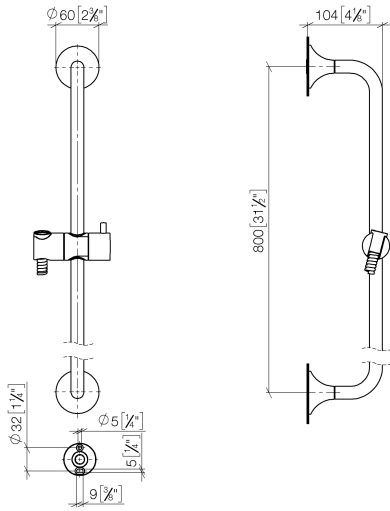

26 413 809

- slide bar
- rosette Ø 60 mm
- gauge 800 mm
- metal shower hose 1700mm with integrated anti-twist protection
- shower hose connector 3/8"
- Pipe diameter 18 mm
- WRAS

This article does not include a hand shower!

Required miscellaneous

	Hand shower - Chrome	28 012 979-00
---	-----------------------------	---------------

Required miscellaneous

	Hand shower FlowReduce - Chrome	28 018 979-00 0010
---	--	-----------------------

Required miscellaneous

	SERIES-VARIOUS Hand shower - Chrome	28 029 979-00
---	--	---------------

26 413 809

mm [inches]

Codes & Standards

Scottish Water
Byelaws

UK Water Supply
Regulations

XP P 41-280

Certificates

WRAS_2009

ACS_20 ACC LY

26 413 809

Spare parts list

No.	Item Number	Name	Quantity used	Delivery time
1	05 30 31 025 00 90	fixing set	2	2
2	90 17 20 759 00 90	disc	2	2
3	12 580 970-00	Slide unit - Chrome	1	10
4	28 322 970-00	Metal shower hose 1/2" x 3/8" x 1750 mm - Chrome	1	2