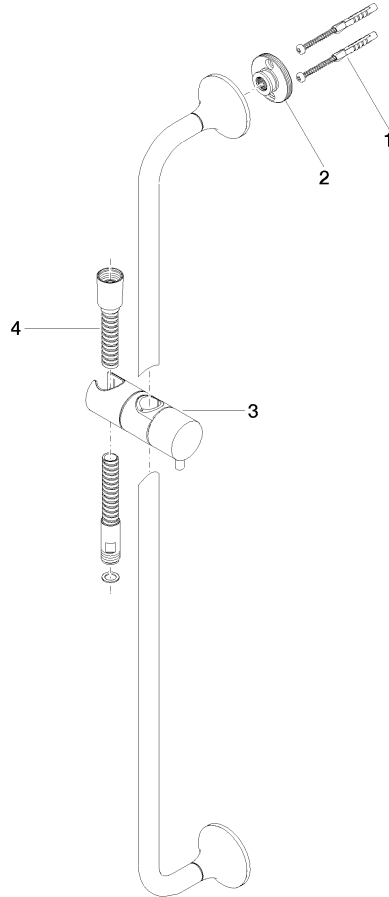

26 413 809

- slide bar
- rosette Ø 60 mm
- gauge 800 mm
- metal shower hose 1700mm with integrated anti-twist protection
- shower hose connector 3/8"
- Pipe diameter 18 mm
- WRAS

This article does not include a hand shower!

Required miscellaneous

	Hand shower FlowReduce - Brushed Durabron (23kt Gold)	28 012 979-28 0010
---	--	-----------------------

Required miscellaneous

	Hand shower FlowReduce - Brushed Durabron (23kt Gold)	28 018 979-28 0010
---	--	-----------------------

Required miscellaneous

	SERIES-VARIOUS Hand shower - Brushed Durabron (23kt Gold)	28 029 979-28
---	--	---------------

26 413 809

mm [inches]

Codes & Standards

Scottish Water
Byelaws

UK Water Supply
Regulations

XP P 41-280

Certificates

WRAS_2009

ACS_20 ACC LY

26 413 809

Spare parts list

No.	Item Number	Name	Quantity used	Delivery time
1	05 30 31 025 00 90	fixing set	2	2
2	90 17 20 759 00 90	disc	2	2
3	12 580 970-28	Slide unit - Brushed Durabronz (23kt Gold)	1	20
4	28 322 970-28	Metal shower hose 1/2" x 3/8" x 1750 mm - Brushed Durabronz (23kt Gold)	1	20