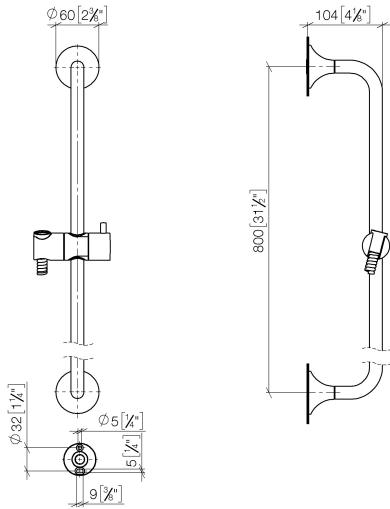

26 413 809

- slide bar
- rosette Ø 60 mm
- gauge 800 mm
- metal shower hose 1700mm with integrated anti-twist protection
- shower hose connector 3/8"
- Pipe diameter 18 mm
- WRAS

This article does not include a hand shower!

Required miscellaneous

	Hand shower FlowReduce - Brushed Durabron (23kt Gold)	28 012 979-28 0010
---	--	-----------------------

Required miscellaneous

	Hand shower FlowReduce - Brushed Durabron (23kt Gold)	28 018 979-28 0010
---	--	-----------------------

Required miscellaneous

	SERIES-VARIOUS Hand shower - Brushed Durabron (23kt Gold)	28 029 979-28
---	--	---------------

26 413 809

mm [inches]

Codes & Standards

Scottish Water
Byelaws

UK Water Supply
Regulations

XP P 41-280

Certificates

WRAS_2009

ACS_20 ACC LY

26 413 809

Spare parts list

No.	Item Number	Name	Quantity used	Delivery time
1	05 30 31 025 00 90	fixing set	2	2
2	90 17 20 759 00 90	disc	2	2
3	12 580 970-28	Slide unit - Brushed Durabronz (23kt Gold)	1	20
4	28 322 970-28	Metal shower hose 1/2" x 3/8" x 1750 mm - Brushed Durabronz (23kt Gold)	1	20