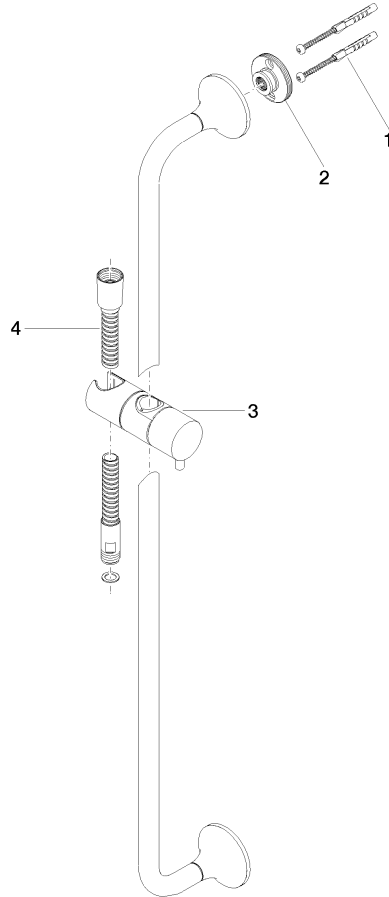

26 413 809

- slide bar
- rosette Ø 60 mm
- gauge 800 mm
- metal shower hose 1700mm with integrated anti-twist protection
- shower hose connector 3/8"
- Pipe diameter 18 mm
- WRAS

This article does not include a hand shower!

	Champagne (22kt Gold)	26 413 809-47
	Chrome	26 413 809-00
	Brushed Platinum	26 413 809-06
	Platinum	26 413 809-08
	Dark Chrome	26 413 809-19
	Brushed Durabronze (23kt Gold)	26 413 809-28
	Brushed Bronze	26 413 809-42
	Brushed Champagne (22kt Gold)	26 413 809-46
	Brushed Dark Platinum	26 413 809-99

Recommended miscellaneous

Concealed wall elbow -

35 085 970 90

- max. recess depth mm
- min. recess depth mm

26 413 809

mm [inches]

26 413 809

Spare parts list

No.	Item Number	Name	Quantity used	Delivery time
1	05 30 31 025 00 90	fixing set	2	2
2	90 17 20 759 00 90	disc	2	2
3	12 580 970-47	Slide unit - Champagne (22kt Gold)	1	30
4	28 322 970-47	Metal shower hose 1/2" x 3/8" x 1750 mm - Champagne (22kt Gold)	1	30