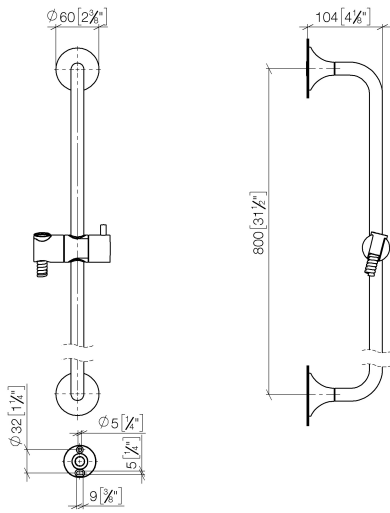

26 413 809

- slide bar
- rosette Ø 60 mm
- gauge 800 mm
- metal shower hose 1700mm with integrated anti-twist protection
- shower hose connector 3/8"
- Pipe diameter 18 mm
- WRAS

This article does not include a hand shower!

	Champagne (22kt Gold)	26 413 809-47
	Chrome	26 413 809-00
	Brushed Platinum	26 413 809-06
	Platinum	26 413 809-08
	Dark Chrome	26 413 809-19
	Brushed Durabronze (23kt Gold)	26 413 809-28
	Brushed Bronze	26 413 809-42
	Brushed Champagne (22kt Gold)	26 413 809-46
	Brushed Dark Platinum	26 413 809-99

Recommended miscellaneous

Concealed wall elbow -

35 085 970 90

- max. recess depth mm
- min. recess depth mm

26 413 809

mm [inches]

26 413 809

Spare parts list

No.	Item Number	Name	Quantity used	Delivery time
1	05 30 31 025 00 90	fixing set	2	2
2	90 17 20 759 00 90	disc	2	2
3	12 580 970-47	Slide unit - Champagne (22kt Gold)	1	30
4	28 322 970-47	Metal shower hose 1/2" x 3/8" x 1750 mm - Champagne (22kt Gold)	1	30