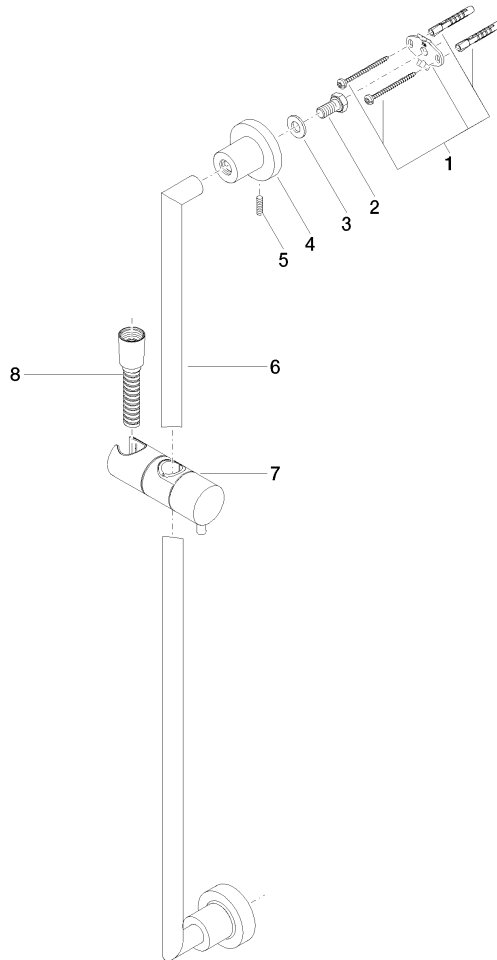

26 413 892

- slide bar
- Pipe diameter 18 mm
- rosettes Ø 55 mm
- gauge 800 mm
- metal shower hose 1750mm with integrated anti-twist protection
- shower hose connector 3/8"

This article does not include a hand shower!

Recommended miscellaneous

	Concealed wall elbow - •max. recess depth 163 mm •min. recess depth 90 mm	35 085 970 90
---	--	---------------

Recommended miscellaneous

	Wall elbow - Chrome	28 450 625-00
---	----------------------------	---------------

Required miscellaneous

	Hand shower FlowReduce - Chrome	28 018 979-00 0010
---	--	--------------------

26 413 892

Certificates

WRAS_2009048. ACS_20 ACC LY 738. IAPMO_4976 (1).

26 413 892

Spare parts list

No.	Item Number	Name	Quantity used	Delivery time
1	05 17 20 739 00 90	fixing set	2	2
2	09 30 30 071 90	screw	2	2
3	09 30 11 046 90	disc	2	2
4	08 17 89 505-00	holder	2	10
5	04 31 11 113 00 90	pin	2	2
6	05 28 22 590 00-00	bar	1	10
7	12 580 970-00	Slide unit - Chrome	1	10
8	28 322 970-00	Metal shower hose 1/2" x 3/8" x 1750 mm - Chrome	1	2