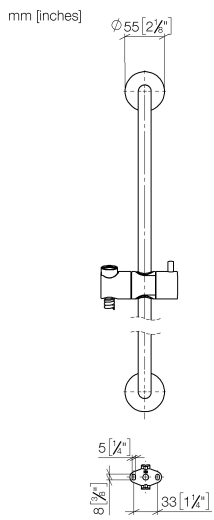

26 413 892

- slide bar
- Pipe diameter 18 mm
- rosettes Ø 55 mm
- gauge 800 mm
- metal shower hose 1750mm with integrated anti-twist protection
- shower hose connector 3/8"

This article does not include a hand shower!

Recommended miscellaneous

	Concealed wall elbow - •max. recess depth 163 mm •min. recess depth 90 mm	35 085 970 90
---	--	---------------

Recommended miscellaneous

	Wall elbow - Chrome	28 450 625-00
---	----------------------------	---------------

Required miscellaneous

	Hand shower FlowReduce - Chrome	28 018 979-00 0010
---	--	--------------------

26 413 892

Certificates

WRAS_2009048. ACS_20 ACC LY 738. IAPMO_4976 (1).

26 413 892

Spare parts list

No.	Item Number	Name	Quantity used	Delivery time
1	05 17 20 739 00 90	fixing set	2	2
2	09 30 30 071 90	screw	2	2
3	09 30 11 046 90	disc	2	2
4	08 17 89 505-00	holder	2	10
5	04 31 11 113 00 90	pin	2	2
6	05 28 22 590 00-00	bar	1	10
7	12 580 970-00	Slide unit - Chrome	1	10
8	28 322 970-00	Metal shower hose 1/2" x 3/8" x 1750 mm - Chrome	1	2