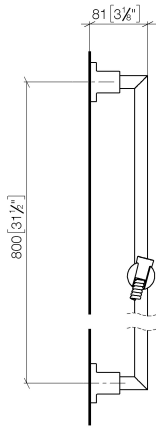

26 413 892

- slide bar
- Pipe diameter 18 mm
- rosettes Ø 55 mm
- gauge 800 mm
- metal shower hose 1750mm with integrated anti-twist protection
- shower hose connector 3/8"

This article does not include a hand shower!

Required miscellaneous

	Hand shower FlowReduce - Chrome	28 018 979-00 0010
---	--	--------------------

26 413 892

Certificates

WRAS_2009048. ACS_20 ACC LY 738. IAPMO_4976 (1).

26 413 892

Spare parts list

No.	Item Number	Name	Quantity used	Delivery time
1	05 17 20 739 00 90	fixing set	2	2
2	09 30 30 071 90	screw	2	2
3	09 30 11 046 90	disc	2	2
4	08 17 89 505-00	holder	2	10
5	04 31 11 113 00 90	pin	2	2
6	05 28 22 590 00-00	bar	1	10
7	12 580 970-00	Slide unit - Chrome	1	10
8	28 322 970-00	Metal shower hose 1/2" x 3/8" x 1750 mm - Chrome	1	2