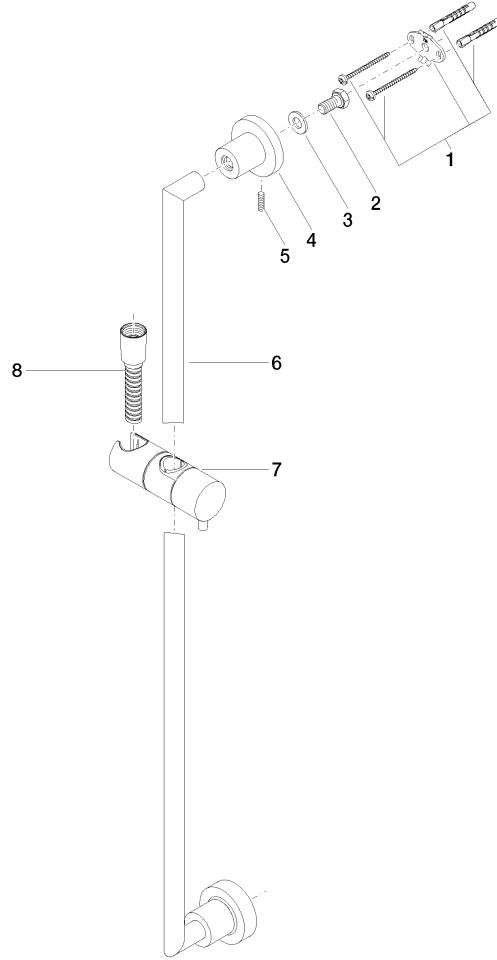

26 413 892

- slide bar
- Pipe diameter 18 mm
- rosettes Ø 55 mm
- gauge 800 mm
- metal shower hose 1750mm with integrated anti-twist protection
- shower hose connector 3/8"
- WRAS 2009048

This article does not include a hand shower!

XP P 41-280

Certificates

IAPMO\_4976

WRAS\_2009

ACS\_20 ACC LY

26 413 892

Product version from 4/1/2024

TARA Shower set without hand shower - Platinum

TARA

26 413 892

**Spare parts list**

**Product version from 4/1/2024**

No.	Item Number	Name	Quantity used	Delivery time
	05 17 20 739 00 90	fixing set	13	2