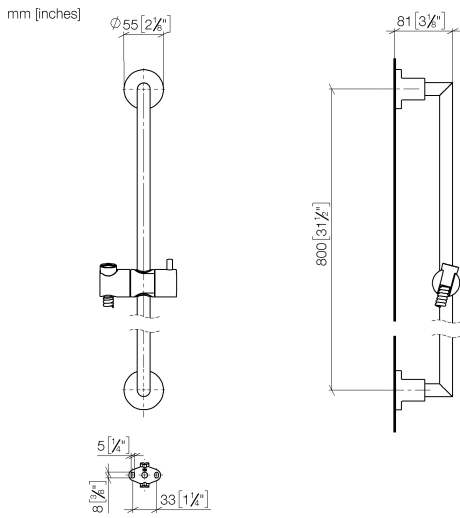

26 413 892

Codes & Standards

ASME A112.18.1

cUPC

Scottish Water
Byelaws

UK Water Supply
Regulations

XP P 41-280

Certificates

IAPMO_4976

WRAS_2009

ACS_20 ACC LY