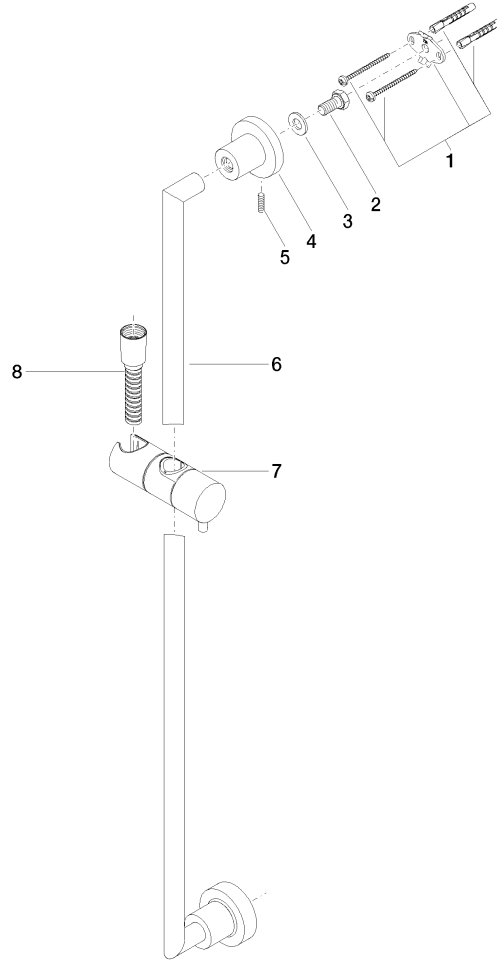

26 413 892

- slide bar
- Pipe diameter 18 mm
- rosettes Ø 55 mm
- gauge 800 mm
- metal shower hose 1750mm with integrated anti-twist protection
- shower hose connector 3/8"
- WRAS 2009048

This article does not include a hand shower!

	Dark Chrome	26 413 892-19
	Chrome	26 413 892-00
	Brushed Platinum	26 413 892-06
	Platinum	26 413 892-08
	Brushed Durabronze (23kt Gold)	26 413 892-28
	Matte Black	26 413 892-33
	Brushed Bronze	26 413 892-42
	Brushed Champagne (22kt Gold)	26 413 892-46
	Champagne (22kt Gold)	26 413 892-47
	Brushed Chrome	26 413 892-93
	Brushed Dark Platinum	26 413 892-99

26 413 892

mm [inches]

26 413 892

Parts for other
finishes can be found
here: [Chrome](#)

Spare parts list