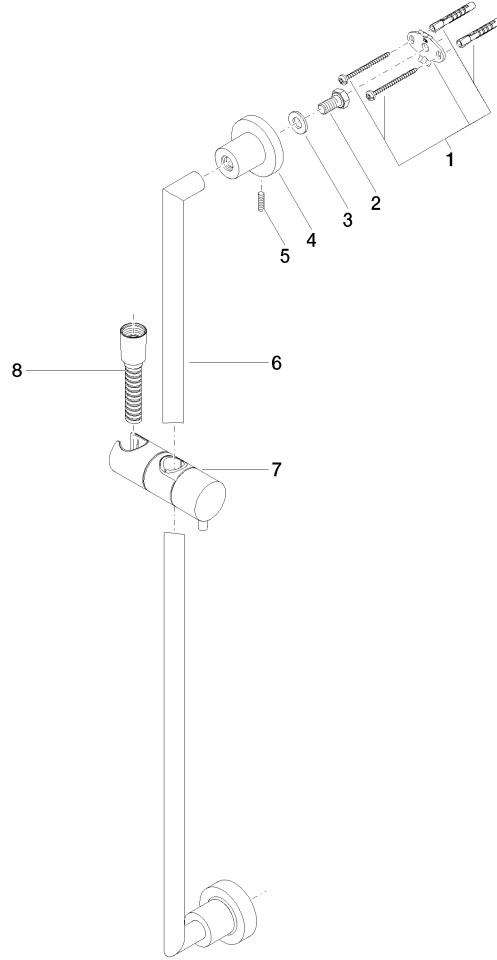

26 413 892

- slide bar
- Pipe diameter 18 mm
- rosettes Ø 55 mm
- gauge 800 mm
- metal shower hose 1750mm with integrated anti-twist protection
- shower hose connector 3/8"
- WRAS 2009048

This article does not include a hand shower!

	Brushed Bronze	26 413 892-42
	Chrome	26 413 892-00
	Brushed Platinum	26 413 892-06
	Platinum	26 413 892-08
	Dark Chrome	26 413 892-19
	Brushed Durabronze (23kt Gold)	26 413 892-28
	Matte Black	26 413 892-33
	Brushed Champagne (22kt Gold)	26 413 892-46
	Champagne (22kt Gold)	26 413 892-47
	Brushed Chrome	26 413 892-93
	Brushed Dark Platinum	26 413 892-99

26 413 892

mm [inches]

26 413 892

**Product version from 4/1/2024**

Parts for other finishes can be found here: [Chrome](#)

TARA Shower set without hand shower - Brushed Bronze

TARA

26 413 892

**Spare parts list**

**Product version from 4/1/2024**

No.	Item Number	Name	Quantity used	Delivery time
	05 17 20 739 00 90	fixing set	13	2