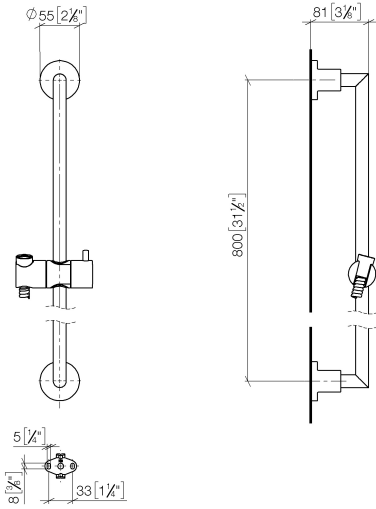

26 413 892

- slide bar
- Pipe diameter 18 mm
- rosettes Ø 55 mm
- gauge 800 mm
- metal shower hose 1750mm with integrated anti-twist protection
- shower hose connector 3/8"
- WRAS 2009048

This article does not include a hand shower!

	Brushed Bronze	26 413 892-42
	Chrome	26 413 892-00
	Brushed Platinum	26 413 892-06
	Platinum	26 413 892-08
	Dark Chrome	26 413 892-19
	Brushed Durabronze (23kt Gold)	26 413 892-28
	Matte Black	26 413 892-33
	Brushed Champagne (22kt Gold)	26 413 892-46
	Champagne (22kt Gold)	26 413 892-47
	Brushed Chrome	26 413 892-93
	Brushed Dark Platinum	26 413 892-99

26 413 892

mm [inches]

26 413 892

**Product version from 4/1/2024**

Parts for other finishes can be found here: [Chrome](#)

TARA Shower set without hand shower - Brushed Bronze

TARA

26 413 892

**Spare parts list**

**Product version from 4/1/2024**

No.	Item Number	Name	Quantity used	Delivery time
	05 17 20 739 00 90	fixing set	13	2