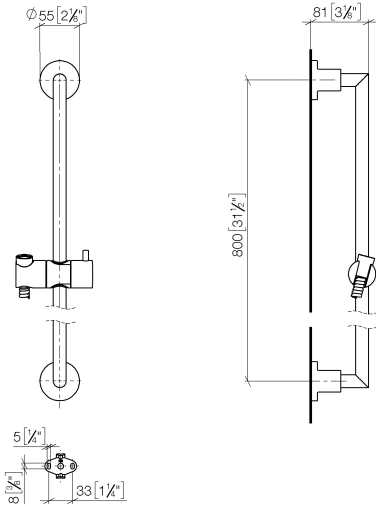

26 413 892

- slide bar
- Pipe diameter 18 mm
- rosettes Ø 55 mm
- gauge 800 mm
- metal shower hose 1750mm with integrated anti-twist protection
- shower hose connector 3/8"
- WRAS 2009048

This article does not include a hand shower!

	Brushed Champagne (22kt Gold)	26 413 892-46
	Chrome	26 413 892-00
	Brushed Platinum	26 413 892-06
	Platinum	26 413 892-08
	Dark Chrome	26 413 892-19
	Brushed Durabronze (23kt Gold)	26 413 892-28
	Matte Black	26 413 892-33
	Brushed Bronze	26 413 892-42
	Champagne (22kt Gold)	26 413 892-47
	Brushed Chrome	26 413 892-93
	Brushed Dark Platinum	26 413 892-99

26 413 892

mm [inches]

26 413 892

Product version from 4/1/2024

Parts for other finishes can be found here: [Chrome](#)

TARA Shower set without hand shower - Brushed Champagne (22kt Gold)

TARA

26 413 892

Spare parts list

Product version from 4/1/2024

No.	Item Number	Name	Quantity used	Delivery time
	05 17 20 739 00 90	fixing set	13	2