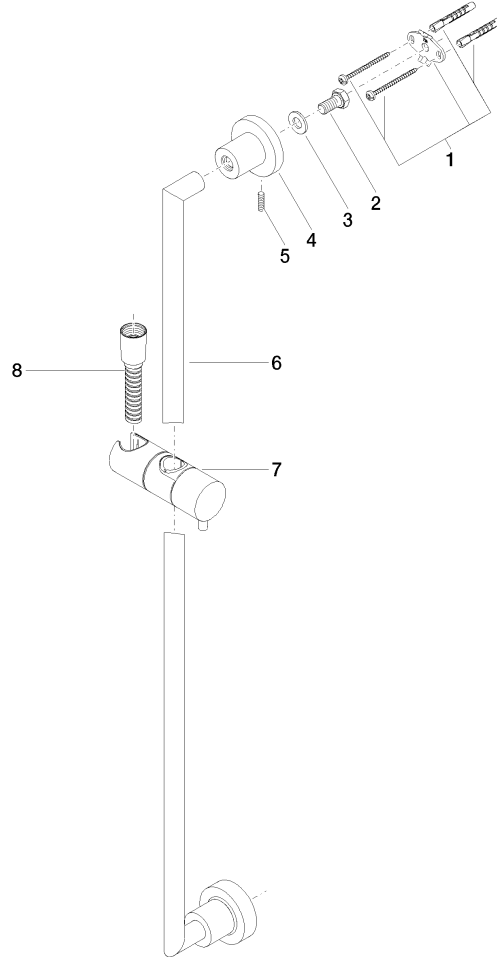

26 413 892

- slide bar
- Pipe diameter 18 mm
- rosettes Ø 55 mm
- gauge 800 mm
- metal shower hose 1750mm with integrated anti-twist protection
- shower hose connector 3/8"
- WRAS 2009048

This article does not include a hand shower!

26 413 892

mm [inches]

26 413 892

Product version from 4/1/2024

Parts for other finishes can be found here: [Chrome](#)

TARA Shower set without hand shower - Brushed Champagne (22kt Gold)

TARA

26 413 892

Spare parts list

Product version from 4/1/2024

No.	Item Number	Name	Quantity used	Delivery time
	05 17 20 739 00 90	fixing set	13	2