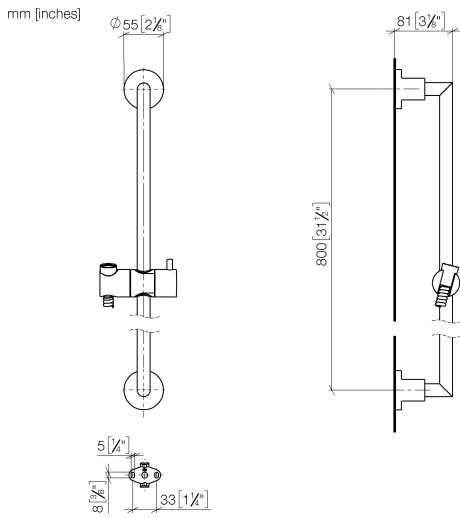

26 413 892

Codes & Standards

ASME A112.18.1	cUPC	Scottish Water Byelaws	UK Water Supply Regulations
XP P 41-280			

Certificates

IAPMO_4976	WRAS_2009	ACS_20 ACC LY