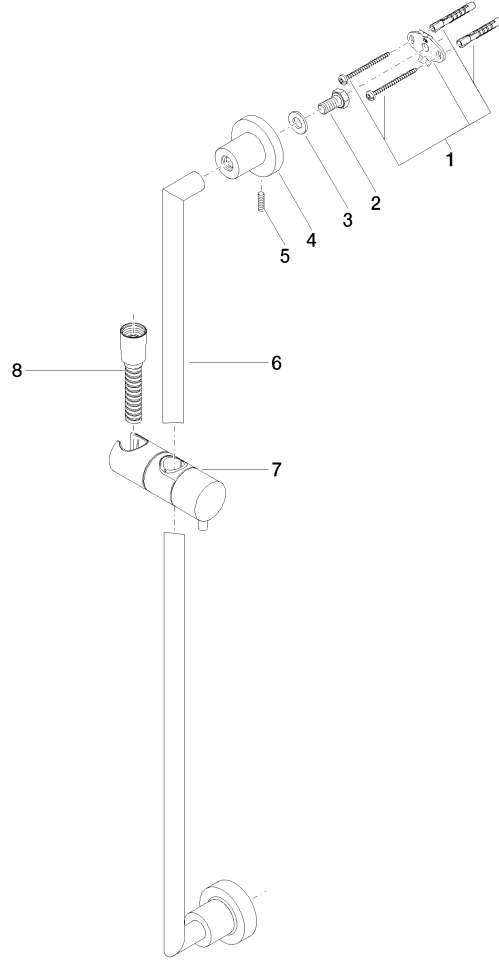

26 413 892

Product version from 4/1/2024