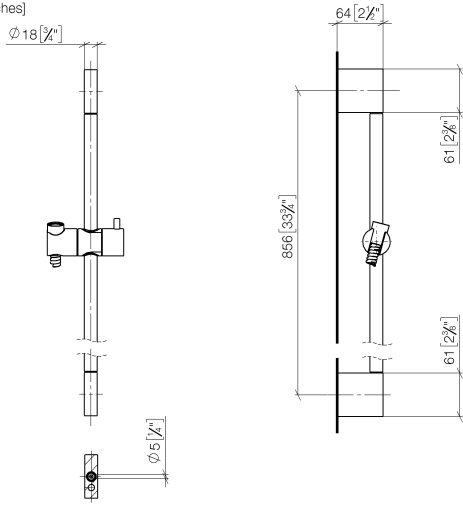

Shower set without hand shower - Dark Chrome

IMO

26 413 979

Fits: IMO, LULU, MEM, TARA, CL.1, LISSÉ,
VAIA, META, CYO

- slide bar
- Pipe diameter 18 mm
- gauge 853 mm
- metal shower hose 1750mm with integrated anti-twist protection
- shower hose connector 3/8"
- WRAS 2009048

Recommended miscellaneous

Wall elbow - Dark Chrome

28 450 980-19

Recommended miscellaneous

LISSÉ Wall elbow - Dark Chrome

28 450 845-19

26 413 979

mm [inches]