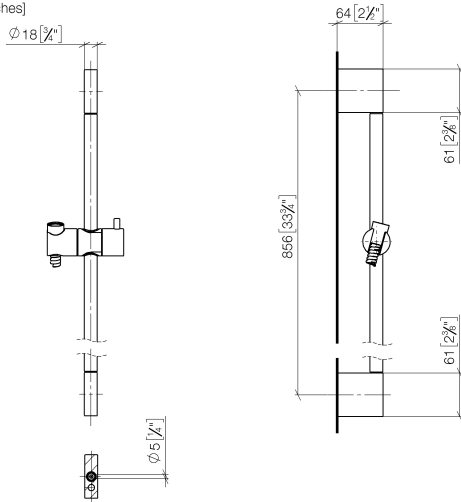

## Shower set without hand shower - Light Gold

IMO

26 413 979

Fits: IMO, LULU, MEM, TARA, CL.1, LISSÉ,  
VAIA, META, CYO

- slide bar
- Pipe diameter 18 mm
- gauge 853 mm
- metal shower hose 1750mm with integrated anti-twist protection
- shower hose connector 3/8"
- WRAS 2009048

### Required miscellaneous

**Concealed wall elbow -** 35 085 970 90  
 •min. recess depth 90 mm  
 •max. recess depth 163 mm

### Required miscellaneous

**Slide unit - Light Gold** 12 580 970-26

### Required miscellaneous

**Hand shower FlowReduce - Light Gold** 28 018 979-26  
0010

26 413 979

mm [inches]

26 413 979

Spare parts list

No.	Item Number	Name	Quantity used	Delivery time
1	05 17 20 726 02 90	fixing set	2	2
2	08 17 20 726 90	holder	2	2
3	09 31 11 049 90	pin	2	2
4	04 31 11 113 00 90	pin	2	2
5	08 17 97 054-26	holder	2	60
6	90 28 22 597 00-26	holder	1	30
7	12 580 970-26	Slide unit - Light Gold	1	30
8	28 322 970-26	Metal shower hose 1/2" x 3/8" x 1750 mm - Light Gold	1	30