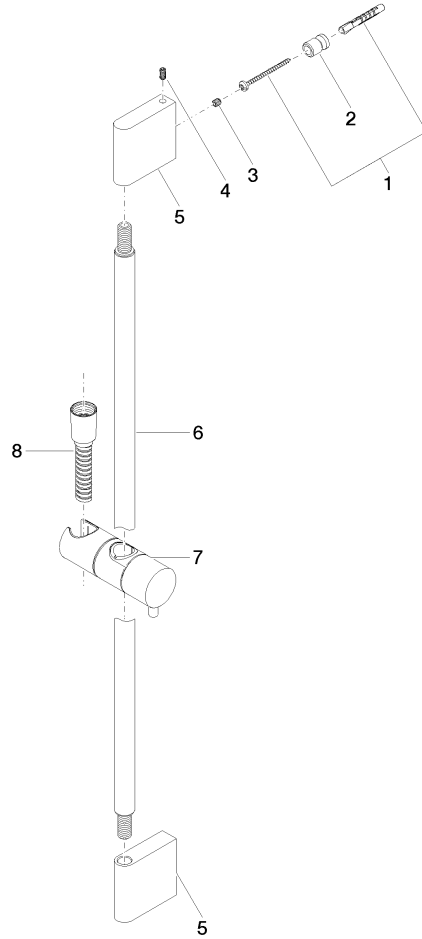

## Shower set without hand shower - Light Gold

IMO

26 413 979

Fits: IMO, LULU, MEM, TARA, CL.1, LISSÉ,  
VAIA, META, CYO

- slide bar
- Pipe diameter 18 mm
- gauge 853 mm
- metal shower hose 1750mm with integrated anti-twist protection
- shower hose connector 3/8"
- WRAS 2009048

### Required miscellaneous

**Concealed wall elbow -** 35 085 970 90  
 •min. recess depth 90 mm  
 •max. recess depth 163 mm

### Required miscellaneous

**Hand shower FlowReduce - Light Gold** 28 018 979-26  
0010

26 413 979

mm [inches]

26 413 979

Spare parts list

No.	Item Number	Name	Quantity used	Delivery time
1	05 17 20 726 02 90	fixing set	2	2
2	08 17 20 726 90	holder	2	2
3	09 31 11 049 90	pin	2	2
4	04 31 11 113 00 90	pin	2	2
5	08 17 97 054-26	holder	2	60
6	90 28 22 597 00-26	holder	1	30
7	12 580 970-26	Slide unit - Light Gold	1	30
8	28 322 970-26	Metal shower hose 1/2" x 3/8" x 1750 mm - Light Gold	1	30