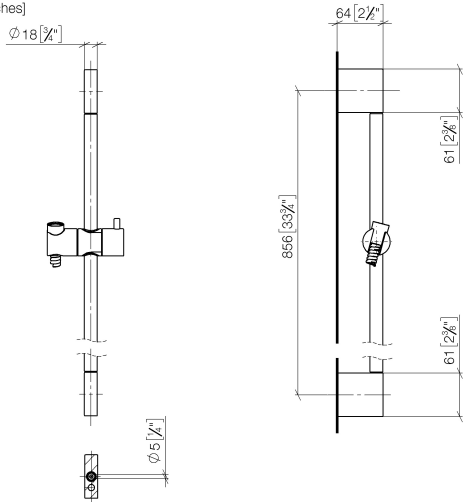

Shower set without hand shower - Brushed Light Gold

IMO

26 413 979

Fits: IMO, LULU, MEM, TARA, CL.1, LISSÉ,
VAIA, META, CYO

- slide bar
- Pipe diameter 18 mm
- gauge 853 mm
- metal shower hose 1750mm with integrated anti-twist protection
- shower hose connector 3/8"
- WRAS 2009048

Required miscellaneous

Concealed wall elbow - 35 085 970 90
 • min. recess depth 90 mm
 • max. recess depth 163 mm

Required miscellaneous

Slide unit - Brushed Light Gold 12 580 970-27

Required miscellaneous

Hand shower FlowReduce - 28 018 979-27
Brushed Light Gold 0010

26 413 979

mm [inches]

26 413 979

Spare parts list

No.	Item Number	Name	Quantity used	Delivery time
1	05 17 20 726 02 90	fixing set	2	2
2	08 17 20 726 90	holder	2	2
3	09 31 11 049 90	pin	2	2
4	04 31 11 113 00 90	pin	2	2
5	08 17 97 054-27	holder	2	60
6	90 28 22 597 00-27	holder	1	30
7	12 580 970-27	Slide unit - Brushed Light Gold	1	30
8	28 322 970-27	Metal shower hose 1/2" x 3/8" x 1750 mm - Brushed Light Gold	1	30