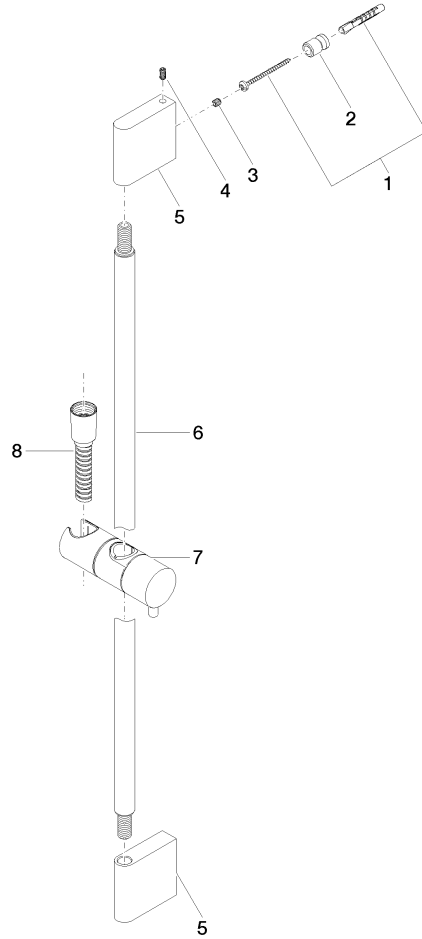

Shower set without hand shower - Brushed Light Gold

IMO

26 413 979

Fits: IMO, LULU, MEM, TARA, CL.1, LISSÉ,
VAIA, META, CYO

- slide bar
- Pipe diameter 18 mm
- gauge 853 mm
- metal shower hose 1750mm with integrated anti-twist protection
- shower hose connector 3/8"
- WRAS 2009048

Required miscellaneous

Concealed wall elbow - 35 085 970 90
 • min. recess depth 90 mm
 • max. recess depth 163 mm

Required miscellaneous

Slide unit - Brushed Light Gold 12 580 970-27

Required miscellaneous

Hand shower FlowReduce - 28 018 979-27
Brushed Light Gold 0010

26 413 979

mm [inches]

26 413 979

Spare parts list

No.	Item Number	Name	Quantity used	Delivery time
1	05 17 20 726 02 90	fixing set	2	2
2	08 17 20 726 90	holder	2	2
3	09 31 11 049 90	pin	2	2
4	04 31 11 113 00 90	pin	2	2
5	08 17 97 054-27	holder	2	60
6	90 28 22 597 00-27	holder	1	30
7	12 580 970-27	Slide unit - Brushed Light Gold	1	30
8	28 322 970-27	Metal shower hose 1/2" x 3/8" x 1750 mm - Brushed Light Gold	1	30