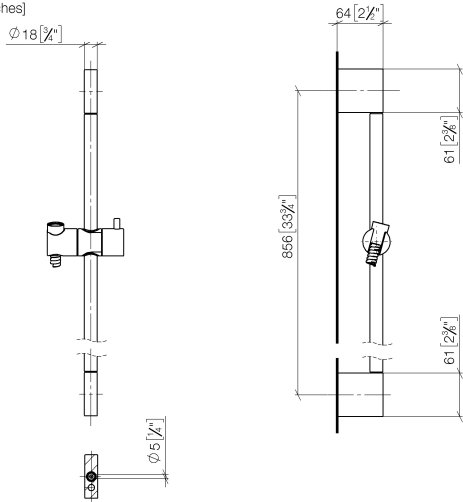

Shower set without hand shower - Brushed Durabronze (23kt Gold)

IMO

26 413 979

- slide bar
- Pipe diameter 18 mm
- gauge 853 mm
- metal shower hose 1750mm with integrated anti-twist protection
- shower hose connector 3/8"
- WRAS 2009048

IMO

26 413 979

26 413 979

mm [inches]

Certificates

WRAS_2009048. ACS_20 ACC LY 738.

26 413 979

Spare parts list

No.	Item Number	Name	Quantity used	Delivery time
1	05 17 20 726 02 90	fixing set	2	2
2	08 17 20 726 90	holder	2	2
3	09 31 11 049 90	pin	2	2
4	04 31 11 113 00 90	pin	2	2
5	08 17 97 054-28	holder	2	20
6	90 28 22 597 00-28	holder	1	-
Spare part can no longer be ordered, please order the replacement item				
7	12 580 970-28	Slide unit - Brushed Durabronz (23kt Gold)	1	20
8	28 322 970-28	Metal shower hose 1/2" x 3/8" x 1750 mm - Brushed Durabronz (23kt Gold)	1	20