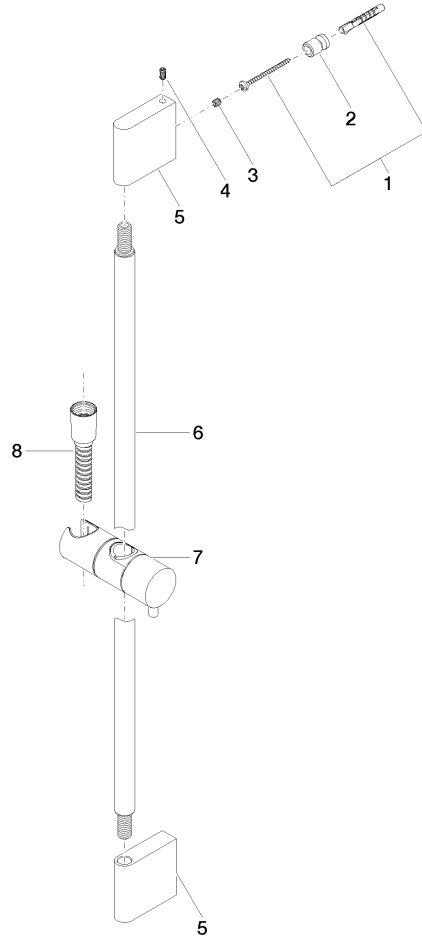

Shower set without hand shower - Brushed Durabronze (23kt Gold)

IMO

26 413 979

- slide bar
- Pipe diameter 18 mm
- gauge 853 mm
- metal shower hose 1750mm with integrated anti-twist protection
- shower hose connector 3/8"
- WRAS 2009048

IMO

26 413 979

26 413 979

mm [inches]

Certificates

WRAS_2009048. ACS_20 ACC LY 738.

26 413 979

Spare parts list

No.	Item Number	Name	Quantity used	Delivery time
1	05 17 20 726 02 90	fixing set	2	2
2	08 17 20 726 90	holder	2	2
3	09 31 11 049 90	pin	2	2
4	04 31 11 113 00 90	pin	2	2
5	08 17 97 054-28	holder	2	20
6	90 28 22 597 00-28	holder	1	-
Spare part can no longer be ordered, please order the replacement item				
7	12 580 970-28	Slide unit - Brushed Durabronz (23kt Gold)	1	20
8	28 322 970-28	Metal shower hose 1/2" x 3/8" x 1750 mm - Brushed Durabronz (23kt Gold)	1	20