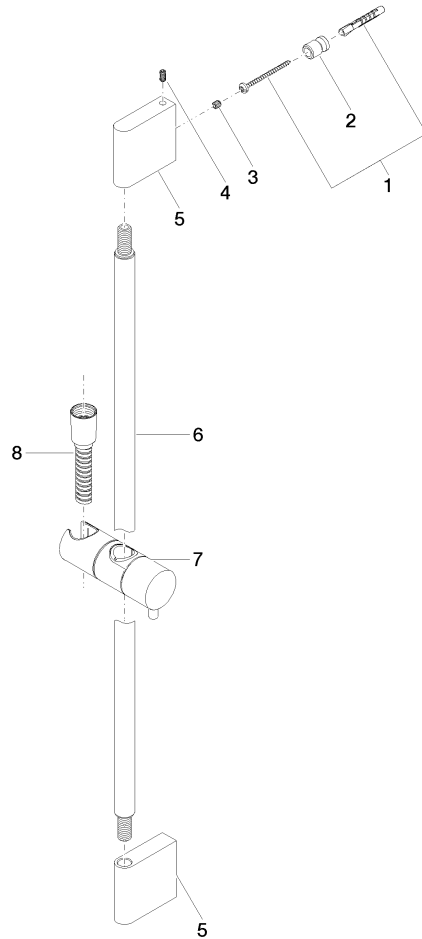

Shower set without hand shower - Matte Black

IMO

26 413 979

Fits: IMO, LULU, MEM, TARA, CL.1, LISSÉ, VAIA, META, CYO

- slide bar
- Pipe diameter 18 mm
- gauge 853 mm
- metal shower hose 1750mm with integrated anti-twist protection
- shower hose connector 3/8"
- WRAS 2009048

Required miscellaneous

	Hand shower FlowReduce - Matte Black	28 018 979-33 0010
---	---	--------------------

26 413 979

mm [inches]

Certificates

WRAS_2009048. ACS_20 ACC LY 738. IAPMO_4976 (1).

26 413 979

Spare parts list

No.	Item Number	Name	Quantity used	Delivery time
1	05 17 20 726 02 90	fixing set	2	2
2	08 17 20 726 90	holder	2	2
3	09 31 11 049 90	pin	2	2
4	04 31 11 113 00 90	pin	2	2
5	08 17 97 054-33	holder	2	30
6	90 28 22 597 00-33	holder	1	30
7	12 580 970-33	Slide unit - Matte Black	1	10
8	28 322 970-33	Metal shower hose 1/2" x 3/8" x 1750 mm - Matte Black	1	2