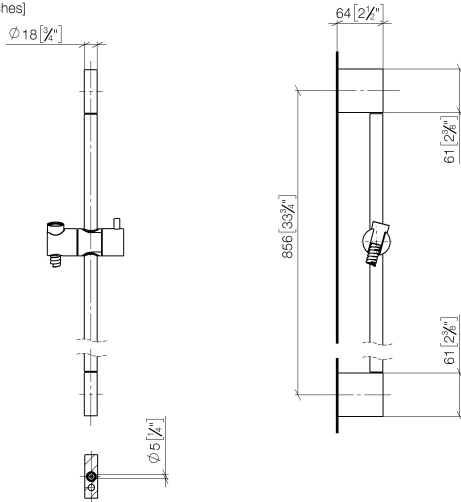

26 413 979

mm [inches]

Certificates

WRAS_2009048. ACS_20 ACC LY 738. IAPMO_4976 (1).