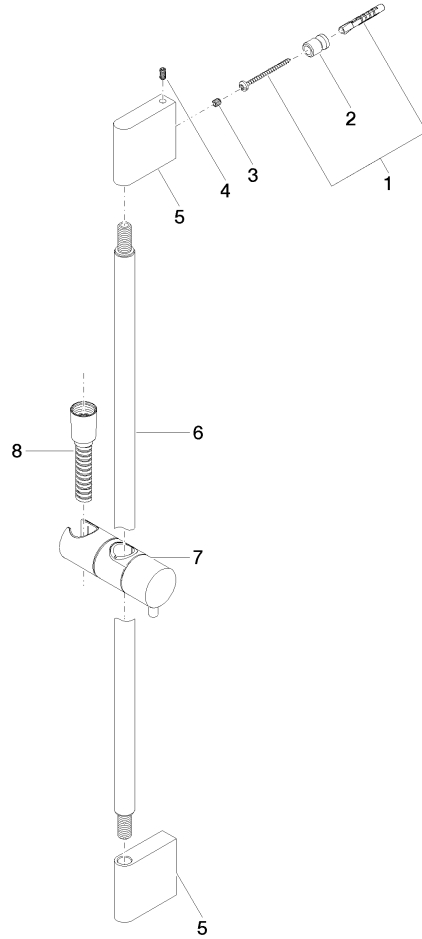

Shower set without hand shower - Brushed Bronze

IMO

26 413 979

- slide bar
- Pipe diameter 18 mm
- gauge 853 mm
- metal shower hose 1750mm with integrated anti-twist protection
- shower hose connector 3/8"
- WRAS 2009048

Recommended miscellaneous

	Concealed wall elbow - • min. recess depth 90 mm • max. recess depth 163 mm	35 085 970 90
--	--	---------------

Required miscellaneous

	Hand shower FlowReduce - Brushed Bronze	28 016 979-42 0010
--	--	-----------------------

26 413 979

mm [inches]

26 413 979

Spare parts list

No.	Item Number	Name	Quantity used	Delivery time
1	05 17 20 726 02 90	fixing set	2	2
2	08 17 20 726 90	holder	2	2
3	09 31 11 049 90	pin	2	2
4	04 31 11 113 00 90	pin	2	2
5	08 17 97 054-42	holder	2	60
6	90 28 22 597 00-42	holder	1	30
7	12 580 970-42	Slide unit - Brushed Bronze	1	30
8	28 322 970-42	Metal shower hose 1/2" x 3/8" x 1750 mm - Brushed Bronze	1	30