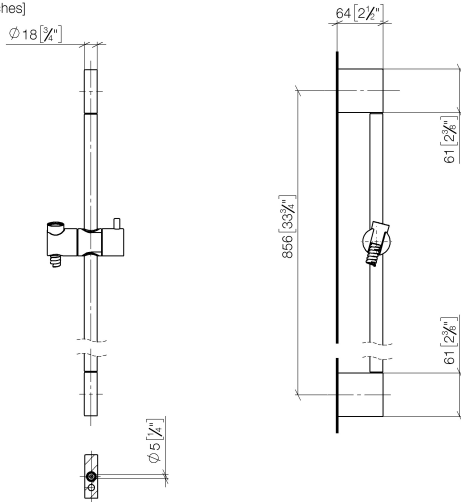

Shower set without hand shower - Brushed Bronze

IMO

26 413 979

- slide bar
- Pipe diameter 18 mm
- gauge 853 mm
- metal shower hose 1750mm with integrated anti-twist protection
- shower hose connector 3/8"
- WRAS 2009048

Recommended miscellaneous

	Concealed wall elbow - • min. recess depth 90 mm • max. recess depth 163 mm	35 085 970 90
--	--	---------------

Required miscellaneous

	Hand shower FlowReduce - Brushed Bronze	28 016 979-42 0010
--	--	-----------------------

26 413 979

mm [inches]

26 413 979

Spare parts list

No.	Item Number	Name	Quantity used	Delivery time
1	05 17 20 726 02 90	fixing set	2	2
2	08 17 20 726 90	holder	2	2
3	09 31 11 049 90	pin	2	2
4	04 31 11 113 00 90	pin	2	2
5	08 17 97 054-42	holder	2	60
6	90 28 22 597 00-42	holder	1	30
7	12 580 970-42	Slide unit - Brushed Bronze	1	30
8	28 322 970-42	Metal shower hose 1/2" x 3/8" x 1750 mm - Brushed Bronze	1	30