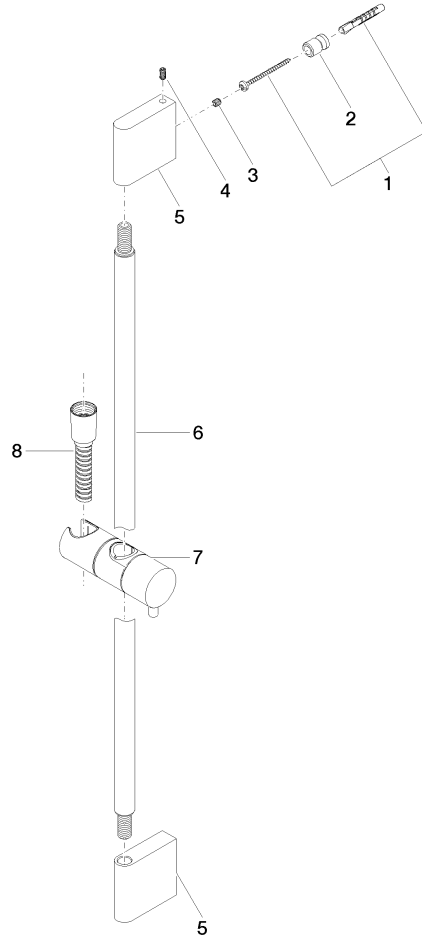

Shower set without hand shower - Brushed Champagne (22kt Gold)

IMO

26 413 979

- slide bar
- Pipe diameter 18 mm
- gauge 853 mm
- metal shower hose 1750mm with integrated anti-twist protection
- shower hose connector 3/8"
- WRAS 2009048

This article does not include a hand shower!

Fits: IMO, LULU, MEM, TARA, CL.1, LISSÉ, VAIA, META, CYO

	Brushed Champagne (22kt Gold)	26 413 979-46
	Chrome	26 413 979-00
	Brushed Platinum	26 413 979-06
	Platinum	26 413 979-08
	Dark Chrome	26 413 979-19
	Light Gold	26 413 979-26
	Brushed Light Gold	26 413 979-27
	Brushed Durabrass (23kt Gold)	26 413 979-28
	Matte Black	26 413 979-33
	Brushed Bronze	26 413 979-42
	Champagne (22kt Gold)	26 413 979-47
	Brushed Chrome	26 413 979-93
	Brushed Dark Platinum	26 413 979-99

26 413 979

mm [inches]

26 413 979

Parts for other finishes can be found here: [Chrome](#)

Spare parts list

No.	Item Number	Name	Quantity used	Delivery time
1	05 17 20 726 02 90	fixing set	2	2
2	08 17 20 726 90	holder	2	2
3	09 31 11 049 90	pin	2	2
4	04 31 11 113 00 90	pin	2	2
5	08 17 97 054-46	holder	2	30
6	90 28 22 597 00-46	holder	1	30
7	12 580 970-46	Slide unit - Brushed Champagne (22kt Gold)	1	30
8	28 322 970-46	Metal shower hose 1/2" x 3/8" x 1750 mm - Brushed Champagne (22kt Gold)	1	30