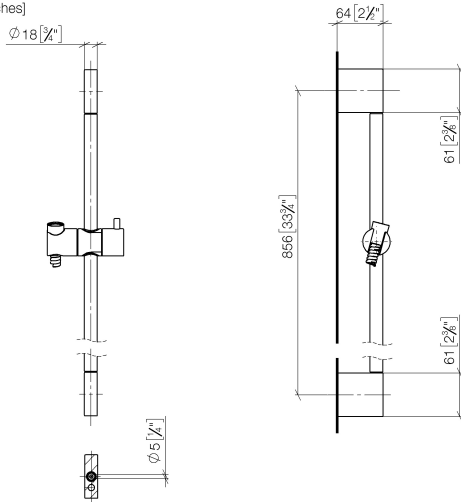

Shower set without hand shower - Brushed Champagne (22kt Gold)

IMO

26 413 979

- slide bar
- Pipe diameter 18 mm
- gauge 853 mm
- metal shower hose 1750mm with integrated anti-twist protection
- shower hose connector 3/8"
- WRAS 2009048

This article does not include a hand shower!

Fits: IMO, LULU, MEM, TARA, CL.1, LISSÉ, VAIA, META, CYO

	Brushed Champagne (22kt Gold)	26 413 979-46
	Chrome	26 413 979-00
	Brushed Platinum	26 413 979-06
	Platinum	26 413 979-08
	Dark Chrome	26 413 979-19
	Light Gold	26 413 979-26
	Brushed Light Gold	26 413 979-27
	Brushed Durabrass (23kt Gold)	26 413 979-28
	Matte Black	26 413 979-33
	Brushed Bronze	26 413 979-42
	Champagne (22kt Gold)	26 413 979-47
	Brushed Chrome	26 413 979-93
	Brushed Dark Platinum	26 413 979-99

26 413 979

mm [inches]

26 413 979

Parts for other finishes can be found here: [Chrome](#)

Spare parts list

No.	Item Number	Name	Quantity used	Delivery time
1	05 17 20 726 02 90	fixing set	2	2
2	08 17 20 726 90	holder	2	2
3	09 31 11 049 90	pin	2	2
4	04 31 11 113 00 90	pin	2	2
5	08 17 97 054-46	holder	2	30
6	90 28 22 597 00-46	holder	1	30
7	12 580 970-46	Slide unit - Brushed Champagne (22kt Gold)	1	30
8	28 322 970-46	Metal shower hose 1/2" x 3/8" x 1750 mm - Brushed Champagne (22kt Gold)	1	30