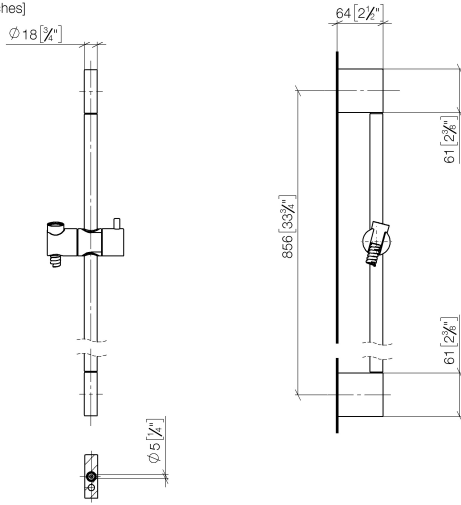

**Shower set without hand shower - Champagne (22kt Gold)**

IMO

26 413 979

- slide bar
- Pipe diameter 18 mm
- gauge 853 mm
- metal shower hose 1750mm with integrated anti-twist protection
- shower hose connector 3/8"
- WRAS 2009048

**Recommended miscellaneous**

**Wall elbow - Champagne (22kt Gold)** 28 450 980-47

Shower set without hand shower - Champagne (22kt Gold)

26 413 979

mm [inches]

26 413 979

Parts for other finishes can be found here: [Chrome](#)

Spare parts list

No.	Item Number	Name	Quantity used	Delivery time
1	05 17 20 726 02 90	fixing set	2	2
2	08 17 20 726 90	holder	2	2
3	09 31 11 049 90	pin	2	2
4	04 31 11 113 00 90	pin	2	2
5	08 17 97 054-47	holder	2	30
6	90 28 22 597 00-47	holder	1	30
7	12 580 970-47	Slide unit - Champagne (22kt Gold)	1	30
8	28 322 970-47	Metal shower hose 1/2" x 3/8" x 1750 mm - Champagne (22kt Gold)	1	30