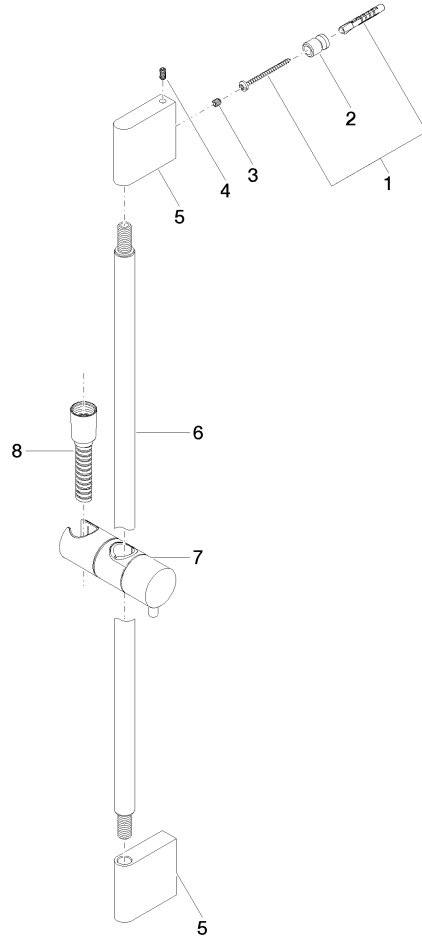

**Shower set without hand shower - Champagne (22kt Gold)**

IMO

26 413 979

- slide bar
- Pipe diameter 18 mm
- gauge 853 mm
- metal shower hose 1750mm with integrated anti-twist protection
- shower hose connector 3/8"
- WRAS 2009048

**Recommended miscellaneous**

**Wall elbow - Champagne (22kt Gold)** 28 450 980-47

Shower set without hand shower - Champagne (22kt Gold)

26 413 979

mm [inches]

26 413 979

Parts for other finishes can be found here: [Chrome](#)

Spare parts list

No.	Item Number	Name	Quantity used	Delivery time
1	05 17 20 726 02 90	fixing set	2	2
2	08 17 20 726 90	holder	2	2
3	09 31 11 049 90	pin	2	2
4	04 31 11 113 00 90	pin	2	2
5	08 17 97 054-47	holder	2	30
6	90 28 22 597 00-47	holder	1	30
7	12 580 970-47	Slide unit - Champagne (22kt Gold)	1	30
8	28 322 970-47	Metal shower hose 1/2" x 3/8" x 1750 mm - Champagne (22kt Gold)	1	30