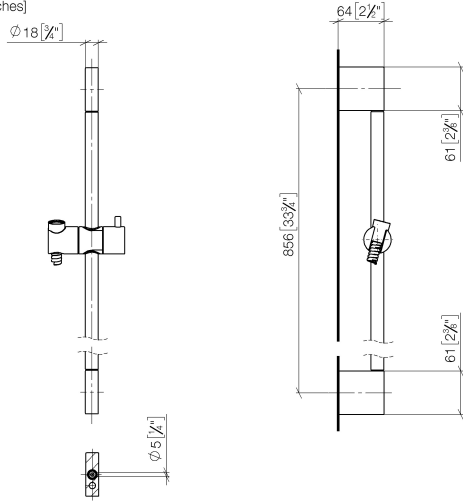

**Shower set without hand shower - Brushed Dark Platinum**

IMO

26 413 979

Fits: IMO, LULU, MEM, TARA, CL.1, LISSÉ,  
VAIA, META, CYO

- slide bar
- Pipe diameter 18 mm
- gauge 853 mm
- metal shower hose 1750mm with integrated anti-twist protection
- shower hose connector 3/8"
- WRAS 2009048

### Required miscellaneous

**SERIES-VARIOUS Hand shower -  
Brushed Dark Platinum**

28 025 979-99  
0010

26 413 979

mm [inches]

Codes & Standards

ASME A112.18.1

cUPC