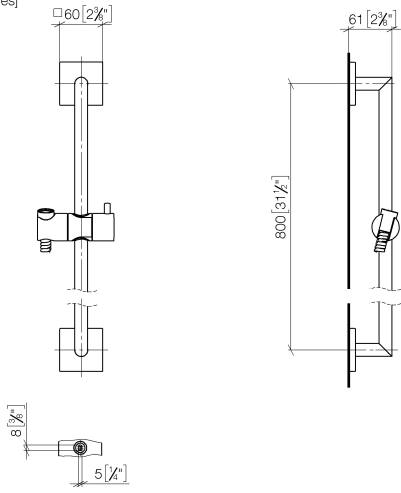

Shower set without hand shower - Brushed Light Gold

IMO

26 413 980 Product version from 6/1/2024

mm [inches]