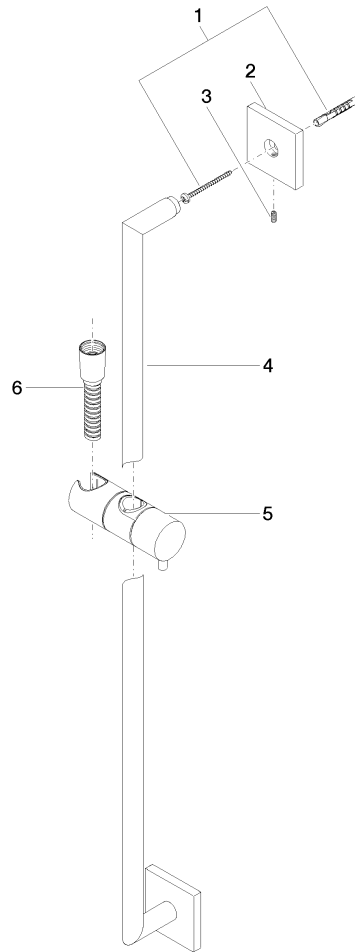

Shower set without hand shower - Brushed Light Gold

IMO

26 413 980 Product version from 6/1/2024

Fits: IMO, MEM, CL.1, CYO

- slide bar
- Pipe diameter 18 mm
- rosette 60 x 60 mm
- gauge 800 mm
- metal shower hose 1750mm with integrated anti-twist protection
- shower hose connector 3/8"
- WRAS

26 413 980 Product version from 6/1/2024

Recommended miscellaneous

	Concealed wall elbow - •min. recess depth mm •max. recess depth mm	35 085 970 90
---	---	---------------

Required miscellaneous

	Hand shower FlowReduce - Brushed Light Gold	28 018 979-27 0010
---	--	-----------------------

	SERIES-VARIOUS Hand shower - Brushed Light Gold	28 029 979-27
---	--	---------------

Shower set without hand shower - Brushed Light Gold

IMO

26 413 980 Product version from 6/1/2024

mm [inches]

Spare parts list

No.	Item Number	Name	Quantity used	Delivery time
1	05 30 31 025 00 90	fixing set	2	2
2	08 17 98 507-27	holder	2	60
3	09 31 11 061 90	pin	2	2
4	05 28 22 590 01-27	bar	1	60
5	12 580 970-27	Slide unit - Brushed Light Gold	1	30
6	28 322 970-27	Metal shower hose 1/2" x 3/8" x 1750 mm - Brushed Light Gold	1	30