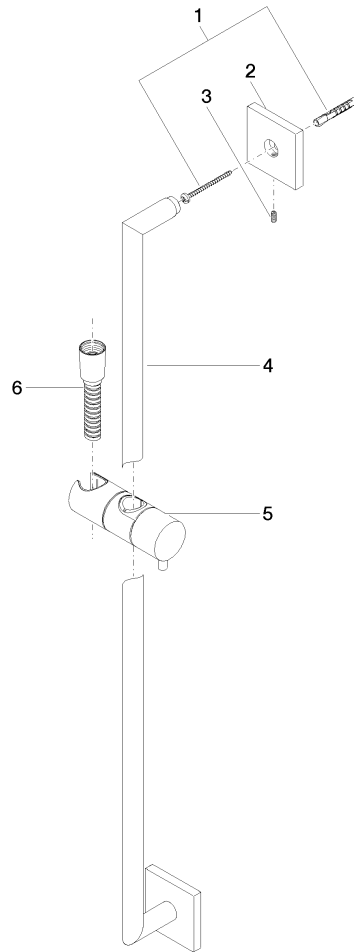

Shower set without hand shower - Brushed Champagne (22kt Gold)

IMO

26 413 980 Product version from 6/1/2024

Fits: IMO, MEM, CL.1, CYO

- slide bar
- Pipe diameter 18 mm
- rosette 60 x 60 mm
- gauge 800 mm
- metal shower hose 1750mm with integrated anti-twist protection
- shower hose connector 3/8"
- WRAS

This article does not include a hand shower!

	Brushed Champagne (22kt Gold)	26 413 980-46
	Chrome	26 413 980-00
	Brushed Platinum	26 413 980-06
	Platinum	26 413 980-08
	Dark Chrome	26 413 980-19
	Brushed Light Gold	26 413 980-27
	Brushed Durabrass (23kt Gold)	26 413 980-28
	Matte Black	26 413 980-33
	Champagne (22kt Gold)	26 413 980-47
	Brushed Chrome	26 413 980-93
	Brushed Dark Platinum	26 413 980-99

Shower set without hand shower - Brushed Champagne (22kt Gold)

26 413 980 Product version from 6/1/2024

mm [inches]

26 413 980 Product version from 6/1/2024

Parts for other finishes can be found here: [Chrome](#)

Spare parts list

No.	Item Number	Name	Quantity used	Delivery time
1	05 30 31 025 00 90	fixing set	2	2
2	08 17 98 507-46	holder	2	30
3	09 31 11 061 90	pin	2	2
4	05 28 22 590 01-46	bar	1	30
5	12 580 970-46	Slide unit - Brushed Champagne (22kt Gold)	1	30
6	28 322 970-46	Metal shower hose 1/2" x 3/8" x 1750 mm - Brushed Champagne (22kt Gold)	1	30