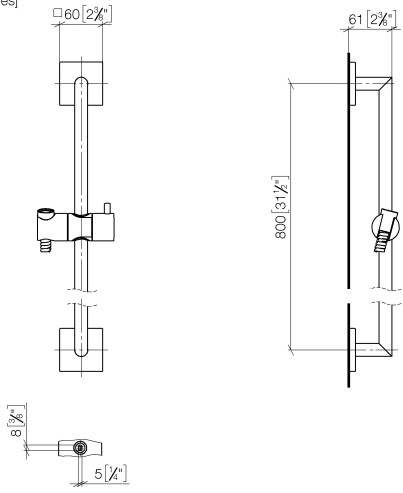

Shower set without hand shower - Brushed Champagne (22kt Gold)

IMO

26 413 980 Product version from 6/1/2024

Fits: IMO, MEM, CL.1, CYO

- slide bar
- Pipe diameter 18 mm
- rosette 60 x 60 mm
- gauge 800 mm
- metal shower hose 1750mm with integrated anti-twist protection
- shower hose connector 3/8"
- WRAS

This article does not include a hand shower!

	Brushed Champagne (22kt Gold)	26 413 980-46
	Chrome	26 413 980-00
	Brushed Platinum	26 413 980-06
	Platinum	26 413 980-08
	Dark Chrome	26 413 980-19
	Brushed Light Gold	26 413 980-27
	Brushed Durabrass (23kt Gold)	26 413 980-28
	Matte Black	26 413 980-33
	Champagne (22kt Gold)	26 413 980-47
	Brushed Chrome	26 413 980-93
	Brushed Dark Platinum	26 413 980-99

Shower set without hand shower - Brushed Champagne (22kt Gold)

26 413 980 Product version from 6/1/2024

mm [inches]

26 413 980 Product version from 6/1/2024

Parts for other finishes can be found here: [Chrome](#)

Spare parts list

No.	Item Number	Name	Quantity used	Delivery time
1	05 30 31 025 00 90	fixing set	2	2
2	08 17 98 507-46	holder	2	30
3	09 31 11 061 90	pin	2	2
4	05 28 22 590 01-46	bar	1	30
5	12 580 970-46	Slide unit - Brushed Champagne (22kt Gold)	1	30
6	28 322 970-46	Metal shower hose 1/2" x 3/8" x 1750 mm - Brushed Champagne (22kt Gold)	1	30