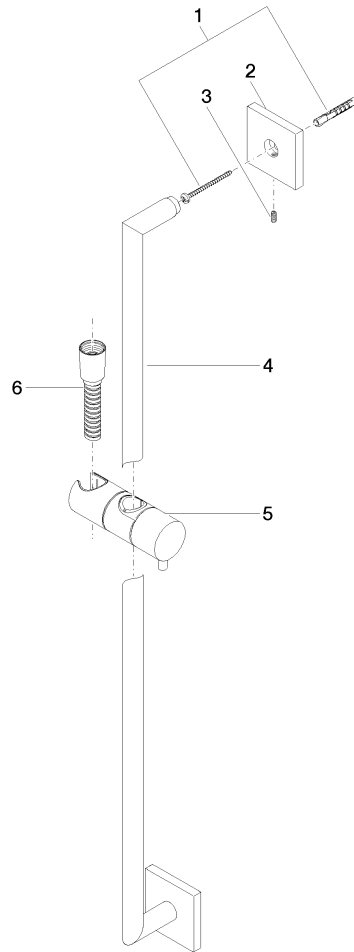

## Shower set without hand shower - Champagne (22kt Gold)

IMO

26 413 980 Product version from 6/1/2024

Fits: IMO, MEM, CL.1, CYO

- slide bar
- Pipe diameter 18 mm
- rosette 60 x 60 mm
- gauge 800 mm
- metal shower hose 1750mm with integrated anti-twist protection
- shower hose connector 3/8"
- WRAS

This article does not include a hand shower!

	Champagne (22kt Gold)	26 413 980-47
	Chrome	26 413 980-00
	Brushed Platinum	26 413 980-06
	Platinum	26 413 980-08
	Dark Chrome	26 413 980-19
	Brushed Light Gold	26 413 980-27
	Brushed Durabronze (23kt Gold)	26 413 980-28
	Matte Black	26 413 980-33
	Brushed Champagne (22kt Gold)	26 413 980-46
	Brushed Chrome	26 413 980-93
	Brushed Dark Platinum	26 413 980-99

Shower set without hand shower - Champagne (22kt Gold)

26 413 980 Product version from 6/1/2024

mm [inches]

26 413 980 Product version from 6/1/2024

Parts for other finishes can be found here: [Chrome](#)

**Spare parts list**

No.	Item Number	Name	Quantity used	Delivery time
1	05 30 31 025 00 90	fixing set	2	2
2	08 17 98 507-47	holder	2	30
3	09 31 11 061 90	pin	2	2
4	05 28 22 590 01-47	bar	1	30
5	12 580 970-47	Slide unit - Champagne (22kt Gold)	1	30
6	28 322 970-47	Metal shower hose 1/2" x 3/8" x 1750 mm - Champagne (22kt Gold)	1	30