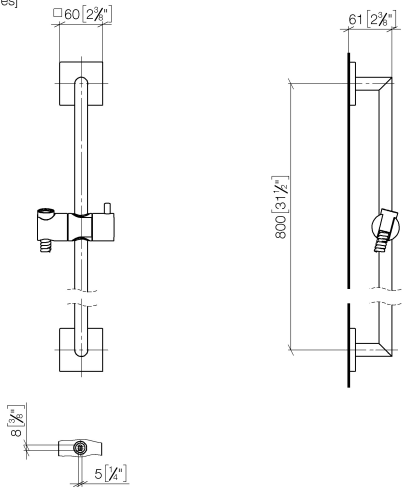

## Shower set without hand shower - Champagne (22kt Gold)

IMO

26 413 980 Product version from 6/1/2024

Fits: IMO, MEM, CL.1, CYO

- slide bar
- Pipe diameter 18 mm
- rosette 60 x 60 mm
- gauge 800 mm
- metal shower hose 1750mm with integrated anti-twist protection
- shower hose connector 3/8"
- WRAS

This article does not include a hand shower!

	Champagne (22kt Gold)	26 413 980-47
	Chrome	26 413 980-00
	Brushed Platinum	26 413 980-06
	Platinum	26 413 980-08
	Dark Chrome	26 413 980-19
	Brushed Light Gold	26 413 980-27
	Brushed Durabronze (23kt Gold)	26 413 980-28
	Matte Black	26 413 980-33
	Brushed Champagne (22kt Gold)	26 413 980-46
	Brushed Chrome	26 413 980-93
	Brushed Dark Platinum	26 413 980-99

Shower set without hand shower - Champagne (22kt Gold)

26 413 980 Product version from 6/1/2024

mm [inches]

26 413 980 Product version from 6/1/2024

Parts for other finishes can be found here: [Chrome](#)

**Spare parts list**

No.	Item Number	Name	Quantity used	Delivery time
1	05 30 31 025 00 90	fixing set	2	2
2	08 17 98 507-47	holder	2	30
3	09 31 11 061 90	pin	2	2
4	05 28 22 590 01-47	bar	1	30
5	12 580 970-47	Slide unit - Champagne (22kt Gold)	1	30
6	28 322 970-47	Metal shower hose 1/2" x 3/8" x 1750 mm - Champagne (22kt Gold)	1	30