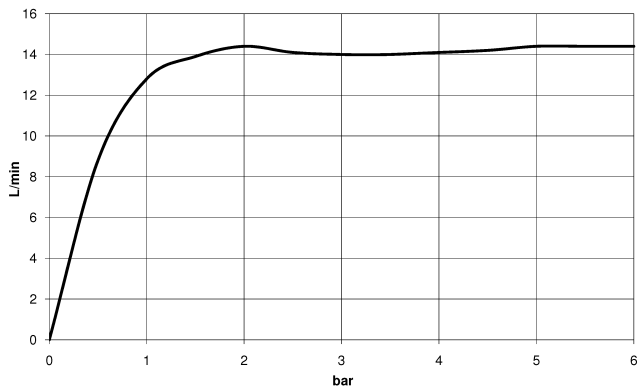

26 622 892

- shower with fixed riser projection 420mm
- overhead shower: rain flow
- rain shower Ø 300 mm
- rain shower with anti-scale system
- max. rainshower flow 14 l/min
- Function from: 10 l/min
- rotary diverter for fixed-riser shower/hand shower
- height of fittings up to rain shower (bottom edge) 850mm
- height of fittings up to top edge of elbow 1167mm
- rosette for shower holder Ø 55mm
- rosette for wall mounting Ø 57mm
- rosette for shower mixer Ø 65mm
- gauge 150 mm - 13 mm
- 1500 mm metal shower hose
- 1/2" connection
- Pipe diameter 20 mm
- quick clearing

This article does not include a hand shower!

Intrinsic protection against back flow.

| | | |
|--|-------------------------------|---------------|
|  | Chrome | 26 622 892-00 |
|  | Brushed Platinum | 26 622 892-06 |
|  | Platinum | 26 622 892-08 |
|  | Dark Chrome | 26 622 892-19 |
|  | Brushed Durabrass (23kt Gold) | 26 622 892-28 |
|  | Matte Black | 26 622 892-33 |
|  | Brushed Champagne (22kt Gold) | 26 622 892-46 |
|  | Champagne (22kt Gold) | 26 622 892-47 |
|  | Brushed Chrome | 26 622 892-93 |
|  | Brushed Dark Platinum | 26 622 892-99 |

26 622 892

Flow rate chart

Certificates

Belgaqua_24-004- LGA_38664.
27_8.

26 622 892

Spare parts list

| No. | Item Number | Name | Quantity used | Delivery time |
|-----|--------------------|--|---------------|---------------|
| 1 | 04 12 05 091 00-00 | shower | 1 | 10 |
| 2 | 09 23 01 039 90 | sieve | 1 | 2 |
| 3 | 09 24 03 177 20-00 | adaptor | 1 | 10 |
| 4 | 04 28 22 097 20-00 | spout | 1 | 10 |
| 5 | 90 14 10 011 00 90 | seal | 1 | 2 |
| 6 | 90 17 11 037 00-00 | holder | 1 | 10 |
| 7 | 90 28 22 096 00-00 | pipe | 1 | 10 |
| 8 | 04 17 10 020 01-00 | fitting | 1 | 10 |
| 9 | 90 14 20 026 00 90 | seal | 1 | 2 |
| 10 | 28 050 892-00 | TARA Wall bracket - Chrome | 1 | 10 |
| 11 | 28 304 970-00 | Metal shower hose 1/2" x 3/8" x 1500 mm - Chrome | 1 | 2 |