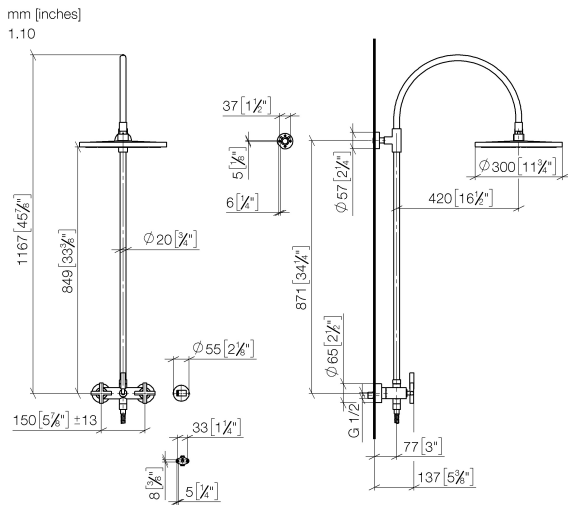

26 622 892

- shower with fixed riser projection 420mm
- overhead shower: rain flow
- rain shower Ø 300 mm
- rain shower with anti-scale system
- max. rainshower flow 14 l/min
- Function from: 10 l/min
- rotary diverter for fixed-riser shower/hand shower
- height of fittings up to rain shower (bottom edge) 850mm
- height of fittings up to top edge of elbow 1167mm
- rosette for shower holder Ø 55mm
- rosette for wall mounting Ø 57mm
- rosette for shower mixer Ø 65mm
- gauge 150 mm - 13 mm
- 1500 mm metal shower hose
- 1/2" connection
- Pipe diameter 20 mm
- quick clearing

This article does not include a hand shower!

Intrinsic protection against back flow.

| | | |
|--|-------------------------------|---------------|
|  | Chrome | 26 622 892-00 |
|  | Brushed Platinum | 26 622 892-06 |
|  | Platinum | 26 622 892-08 |
|  | Dark Chrome | 26 622 892-19 |
|  | Brushed Durabrass (23kt Gold) | 26 622 892-28 |
|  | Matte Black | 26 622 892-33 |
|  | Brushed Champagne (22kt Gold) | 26 622 892-46 |
|  | Champagne (22kt Gold) | 26 622 892-47 |
|  | Brushed Chrome | 26 622 892-93 |
|  | Brushed Dark Platinum | 26 622 892-99 |

26 622 892

Flow rate chart

Certificates

Belgaqua_24-004- LGA_38664.
27_8.

26 622 892

Spare parts list

| No. | Item Number | Name | Quantity used | Delivery time |
|-----|--------------------|--|---------------|---------------|
| 1 | 04 12 05 091 00-00 | shower | 1 | 10 |
| 2 | 09 23 01 039 90 | sieve | 1 | 2 |
| 3 | 09 24 03 177 20-00 | adaptor | 1 | 10 |
| 4 | 04 28 22 097 20-00 | spout | 1 | 10 |
| 5 | 90 14 10 011 00 90 | seal | 1 | 2 |
| 6 | 90 17 11 037 00-00 | holder | 1 | 10 |
| 7 | 90 28 22 096 00-00 | pipe | 1 | 10 |
| 8 | 04 17 10 020 01-00 | fitting | 1 | 10 |
| 9 | 90 14 20 026 00 90 | seal | 1 | 2 |
| 10 | 28 050 892-00 | TARA Wall bracket - Chrome | 1 | 10 |
| 11 | 28 304 970-00 | Metal shower hose 1/2" x 3/8" x 1500 mm - Chrome | 1 | 2 |