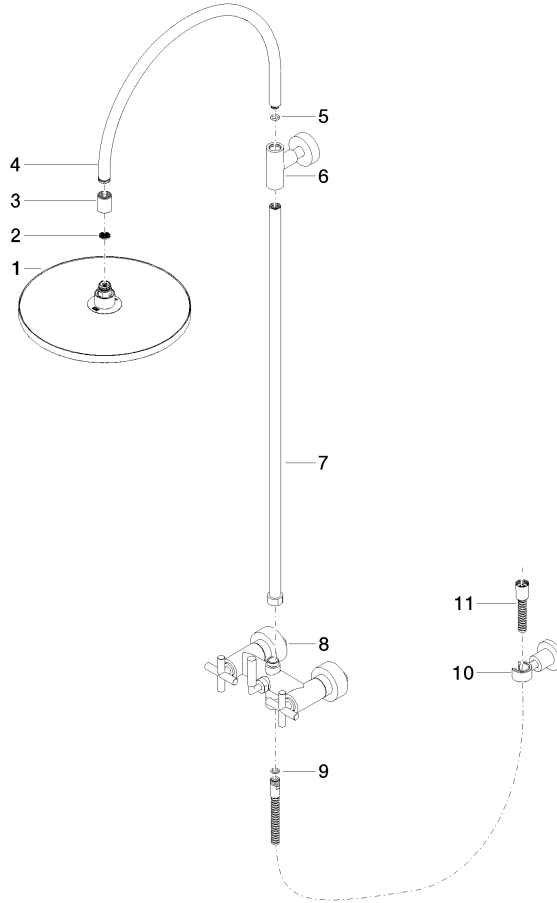

26 622 892

- shower with fixed riser projection 420mm
- overhead shower: rain flow
- rain shower Ø 300 mm
- rain shower with anti-scale system
- max. rainshower flow 14 l/min
- Function from: 10 l/min
- rotary diverter for fixed-riser shower/hand shower
- height of fittings up to rain shower (bottom edge) 850mm
- height of fittings up to top edge of elbow 1167mm
- rosette for shower holder Ø 55mm
- rosette for wall mounting Ø 57mm
- rosette for shower mixer Ø 65mm
- gauge 150 mm - 13 mm
- 1500 mm metal shower hose
- 1/2" connection
- Pipe diameter 20 mm
- quick clearing

This article does not include a hand shower!

Intrinsic protection against back flow.

| | | |
|--|-------------------------------|---------------|
|  | Chrome | 26 622 892-00 |
|  | Brushed Platinum | 26 622 892-06 |
|  | Platinum | 26 622 892-08 |
|  | Dark Chrome | 26 622 892-19 |
|  | Brushed Durabrass (23kt Gold) | 26 622 892-28 |
|  | Matte Black | 26 622 892-33 |
|  | Brushed Champagne (22kt Gold) | 26 622 892-46 |
|  | Champagne (22kt Gold) | 26 622 892-47 |
|  | Brushed Chrome | 26 622 892-93 |
|  | Brushed Dark Platinum | 26 622 892-99 |

26 622 892

Flow rate chart

Certificates

Belgaqua_24-004- LGA_38664.
27_8.

26 622 892

Spare parts list

| No. | Item Number | Name | Quantity used | Delivery time |
|-----|--------------------|--|---------------|---------------|
| 1 | 04 12 05 091 00-00 | shower | 1 | 10 |
| 2 | 09 23 01 039 90 | sieve | 1 | 2 |
| 3 | 09 24 03 177 20-00 | adaptor | 1 | 10 |
| 4 | 04 28 22 097 20-00 | spout | 1 | 10 |
| 5 | 90 14 10 011 00 90 | seal | 1 | 2 |
| 6 | 90 17 11 037 00-00 | holder | 1 | 10 |
| 7 | 90 28 22 096 00-00 | pipe | 1 | 10 |
| 8 | 04 17 10 020 01-00 | fitting | 1 | 10 |
| 9 | 90 14 20 026 00 90 | seal | 1 | 2 |
| 10 | 28 050 892-00 | TARA Wall bracket - Chrome | 1 | 10 |
| 11 | 28 304 970-00 | Metal shower hose 1/2" x 3/8" x 1500 mm - Chrome | 1 | 2 |