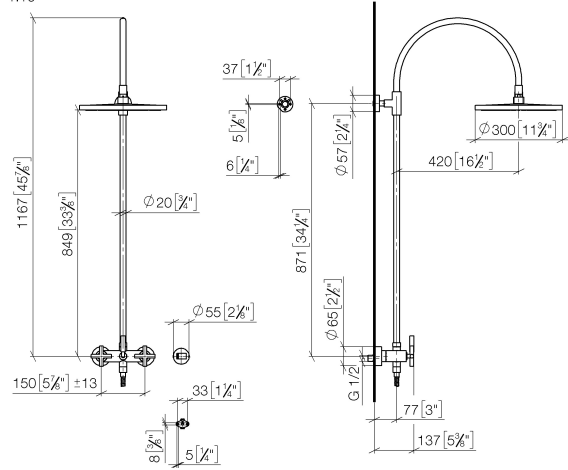

TARA Showerpipe with shower mixer without hand shower 300 mm - Dark Chrome

26 622 892 Product version from 4/1/2024

- shower with fixed riser projection 420mm
- overhead shower: rain flow
- rain shower Ø 300 mm
- rain shower with anti-scale system
- max. rainshower flow 14 l/min
- Function from: 10 l/min
- rotary diverter for fixed-riser shower/hand shower
- height of fittings up to rain shower (bottom edge) 850mm
- height of fittings up to top edge of elbow 1167mm
- rosette for shower holder Ø 55mm
- rosette for wall mounting Ø 57mm
- rosette for shower mixer Ø 65mm
- gauge 150 mm - 13 mm
- 1500 mm metal shower hose
- 1/2" connection
- Pipe diameter 20 mm
- quick clearing

TARA Showerpipe with shower mixer without hand shower 300 mm - Dark Chrome

26 622 892 Product version from 4/1/2024

mm [inches]

1.10

Flow rate chart

Codes & Standards

DIN 4109

EN 1717

ISO 3822

Ü-Zeichen

TARA Showerpipe with shower mixer without hand shower 300 mm - Dark Chrome

26 622 892 Product version from 4/1/2024

Certificates

Belgaqua_24-004-2 LGA_38

TARA Showerpipe with shower mixer without hand shower 300 mm - Dark Chrome

26 622 892 Product version from 4/1/2024

Parts for other finishes can be found here: [Chrome](#)

Spare parts list

No.	Item Number	Name	Quantity used	Delivery time
1	04 12 05 091 00-19	shower	1	20
2	09 23 01 039 90	sieve	1	2
3	09 24 03 177 20-19	adaptor	1	20
4	04 28 22 097 20-19	spout	1	20
5	90 14 10 011 00 90	seal	1	2
6	90 17 11 037 00-19	holder	1	20
7	90 28 22 096 00-19	pipe	1	20
8	04 17 10 020 01-19	fitting	1	20
9	90 14 20 026 00 90	seal	1	2
10	28 050 892-19	TARA Wall bracket - Dark Chrome	1	20
11	28 304 970-19	Metal shower hose 1/2" x 3/8" x 1500 mm - Dark Chrome	1	20