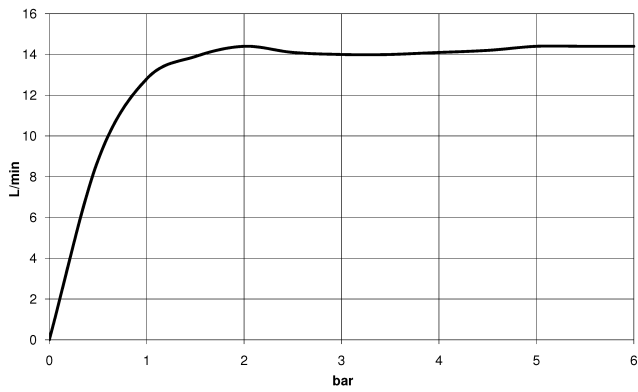

TARA Showerpipe with shower mixer without hand shower 300 mm - Dark Chrome

26 622 892 Product version from 4/1/2024

- shower with fixed riser projection 420mm
- overhead shower: rain flow
- rain shower Ø 300 mm
- rain shower with anti-scale system
- max. rainshower flow 14 l/min
- Function from: 10 l/min
- rotary diverter for fixed-riser shower/hand shower
- height of fittings up to rain shower (bottom edge) 850mm
- height of fittings up to top edge of elbow 1167mm
- rosette for shower holder Ø 55mm
- rosette for wall mounting Ø 57mm
- rosette for shower mixer Ø 65mm
- gauge 150 mm - 13 mm
- 1500 mm metal shower hose
- 1/2" connection
- Pipe diameter 20 mm
- quick clearing

TARA Showerpipe with shower mixer without hand shower 300 mm - Dark Chrome

26 622 892 Product version from 4/1/2024

mm [inches]

1.10

Flow rate chart

Codes & Standards

DIN 4109

EN 1717