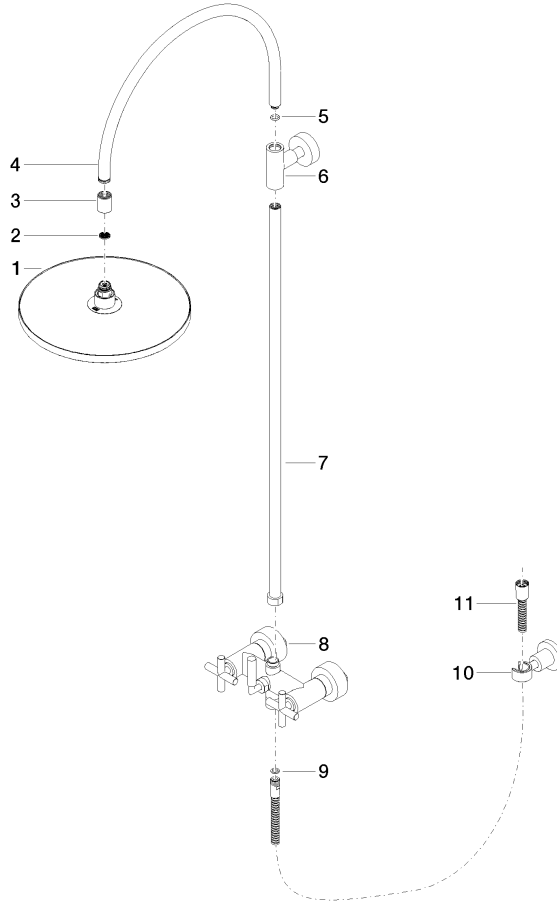

TARA Showerpipe with shower mixer without hand shower 300 mm - Dark Chrome

26 622 892 Product version from 4/1/2024

- shower with fixed riser projection 420mm
- overhead shower: rain flow
- rain shower Ø 300 mm
- rain shower with anti-scale system
- max. rainshower flow 14 l/min
- Function from: 10 l/min
- rotary diverter for fixed-riser shower/hand shower
- height of fittings up to rain shower (bottom edge) 850mm
- height of fittings up to top edge of elbow 1167mm
- rosette for shower holder Ø 55mm
- rosette for wall mounting Ø 57mm
- rosette for shower mixer Ø 65mm
- gauge 150 mm - 13 mm
- 1500 mm metal shower hose
- 1/2" connection
- Pipe diameter 20 mm
- quick clearing

TARA Showerpipe with shower mixer without hand shower 300 mm - Dark Chrome

26 622 892 Product version from 4/1/2024

mm [inches]

1.10

Flow rate chart

Codes & Standards

DIN 4109

EN 1717

ISO 3822

Ü-Zeichen

TARA Showerpipe with shower mixer without hand shower 300 mm - Dark Chrome

26 622 892 Product version from 4/1/2024

Certificates

Belgaqua_24-004-2 LGA_38

TARA Showerpipe with shower mixer without hand shower 300 mm - Dark Chrome

26 622 892 Product version from 4/1/2024

Parts for other finishes can be found here: [Chrome](#)

Spare parts list

No.	Item Number	Name	Quantity used	Delivery time
1	04 12 05 091 00-19	shower	1	20
2	09 23 01 039 90	sieve	1	2
3	09 24 03 177 20-19	adaptor	1	20
4	04 28 22 097 20-19	spout	1	20
5	90 14 10 011 00 90	seal	1	2
6	90 17 11 037 00-19	holder	1	20
7	90 28 22 096 00-19	pipe	1	20
8	04 17 10 020 01-19	fitting	1	20
9	90 14 20 026 00 90	seal	1	2
10	28 050 892-19	TARA Wall bracket - Dark Chrome	1	20
11	28 304 970-19	Metal shower hose 1/2" x 3/8" x 1500 mm - Dark Chrome	1	20