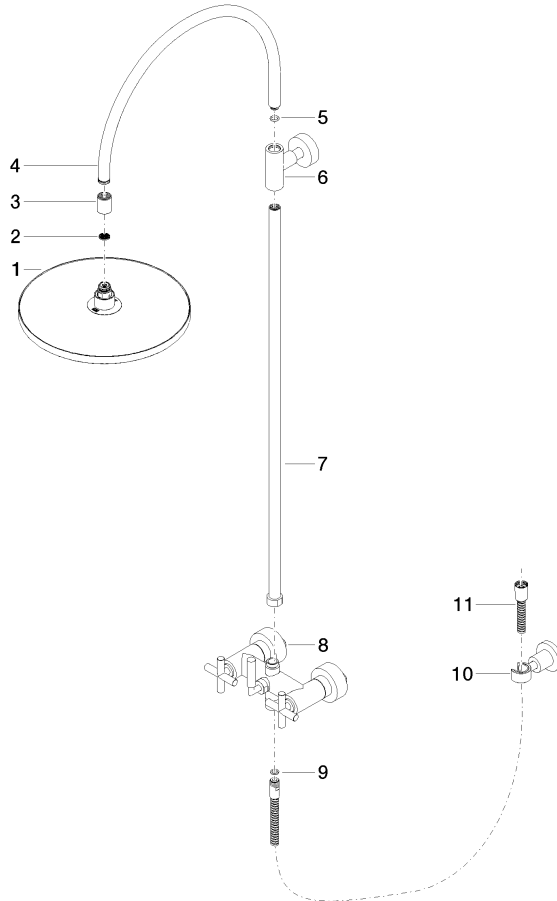

**TARA Showerpipe with shower mixer without hand shower 300 mm - Brushed Chrome**

TARA

26 622 892

- shower with fixed riser projection 420mm
- overhead shower: rain flow
- rain shower Ø 300 mm
- rain shower with anti-scale system
- max. rainshower flow 14 l/min
- Function from: 10 l/min
- rotary diverter for fixed-riser shower/hand shower
- height of fittings up to rain shower (bottom edge) 850mm
- height of fittings up to top edge of elbow 1167mm
- rosette for shower holder Ø 55mm
- rosette for wall mounting Ø 57mm
- rosette for shower mixer Ø 65mm
- gauge 150 mm - 13 mm
- 1500 mm metal shower hose
- 1/2" connection
- Pipe diameter 20 mm
- quick clearing

TARA Showerpipe with shower mixer without hand shower 300 mm - Brushed  
Chrome

---

TARA

26 622 892

Certificates

---

Belgaqua\_24-004-2 LGA\_38

26 622 892

**Product version from 4/1/2024**

Parts for other  
finishes can be found  
here: [Chrome](#)

TARA Showerpipe with shower mixer without hand shower 300 mm - Brushed Chrome

TARA

26 622 892

### Spare parts list