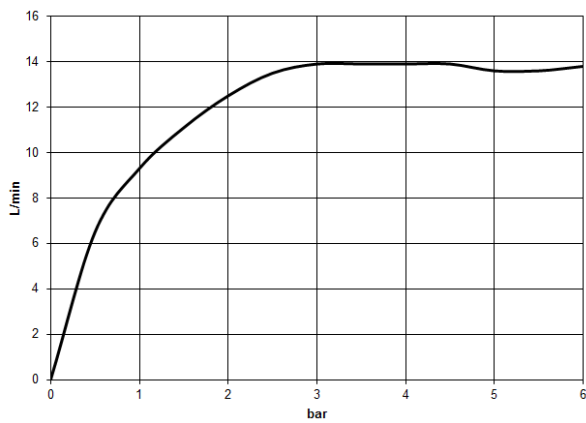

26 632 360

- shower with fixed riser projection 420mm
- overhead shower: rain flow
- rain shower Ø 200 mm
- max. rainshower flow 14 l/min
- Function from: 8 l/min
- rotary diverter for fixed-riser shower/hand shower
- height of fittings up to top edge of elbow 1180mm
- height of fittings up to rain shower (bottom edge) 1009mm
- rosette for shower holder Ø 66mm
- rosette for wall mounting Ø 70mm
- rosette for shower mixer Ø 60mm
- gauge 150 mm - 13 mm
- metal shower hose 1250mm with integrated anti-twist protection
- 1/2" connection
- Pipe diameter 20 mm
- This product can help a building meet the requirements of Green Building Rating Systems, e.g. LEED®, BREEAM®, DGNB
- WRAS 2204012

Required miscellaneous

MADISON Hand shower - Chrome 28 002 978-00
 • spray head Ø 95mm
 • Hand shower see page {PAGE}
 • Three settings: COMPACT RAIN, COMPACT SOFT FLOW, COMPACT AQUAPRESSURE FLOW, max. flow rate l/min (at 3 bar)

Required miscellaneous

MADISON Metal hand shower with porcelain insert (white) FlowReduce - Chrome 28 002 970-00 0010

Required miscellaneous

MADISON Hand shower FlowReduce - Chrome 28 002 978-00 0010
 • spray head Ø 95mm
 • Hand shower see page {PAGE}
 • Three settings: COMPACT RAIN, COMPACT SOFT FLOW, COMPACT AQUAPRESSURE FLOW, max. flow rate l/min (at 3 bar)

26 632 360

mm [inches]

Flow rate chart

Certificates

Belgaqua_21-023- WRAS_2204012.
27_8.

26 632 360

Spare parts list

No.	Item Number	Name	Quantity used	Delivery time
1	04 12 05 038 01-00	shower	1	60
2	04 28 22 101 20-00	spout	1	10
3	90 14 10 011 00 90	seal	1	2
4	90 17 11 033 00-00	holder	1	10
5	90 28 22 096 00-00	pipe	1	10
6	04 17 10 001 00-00	fitting	1	60
7	28 104 970-00	Metal shower hose 1/2" x 1/2" x 1250 mm - Chrome	1	2
8	28 050 410-00	holder	1	60