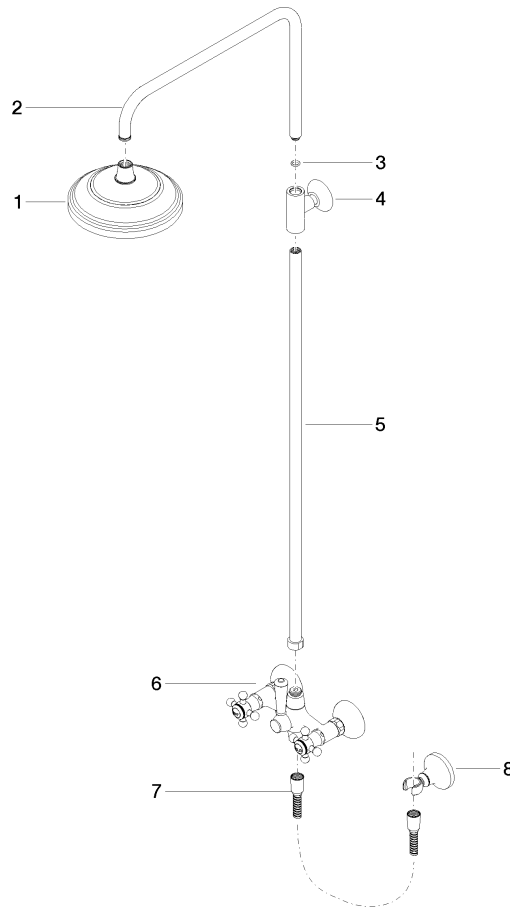

26 632 360

- shower with fixed riser projection 420mm
- overhead shower: rain flow
- rain shower Ø 200 mm
- max. rainshower flow 14 l/min
- Function from: 8 l/min
- rotary diverter for fixed-riser shower/hand shower
- height of fittings up to top edge of elbow 1180mm
- height of fittings up to rain shower (bottom edge) 1009mm
- rosette for shower holder Ø 66mm
- rosette for wall mounting Ø 70mm
- rosette for shower mixer Ø 60mm
- gauge 150 mm - 13 mm
- metal shower hose 1250mm with integrated anti-twist protection
- 1/2" connection
- Pipe diameter 20 mm
- This product can help a building meet the requirements of Green Building Rating Systems, e.g. LEED®, BREEAM®, DGNB
- WRAS 2204012

Required miscellaneous

MADISON Hand shower - Chrome 28 002 978-00
 • spray head Ø 95mm
 • Hand shower see page {PAGE}
 • Three settings: COMPACT RAIN, COMPACT SOFT FLOW, COMPACT AQUAPRESSURE FLOW, max. flow rate l/min (at 3 bar)

Required miscellaneous

MADISON Metal hand shower with porcelain insert (white) FlowReduce - Chrome 28 002 970-00 0010

Required miscellaneous

MADISON Hand shower FlowReduce - Chrome 28 002 978-00 0010
 • spray head Ø 95mm
 • Hand shower see page {PAGE}
 • Three settings: COMPACT RAIN, COMPACT SOFT FLOW, COMPACT AQUAPRESSURE FLOW, max. flow rate l/min (at 3 bar)

26 632 360

mm [inches]

Flow rate chart

Certificates

Belgaqua_21-023- WRAS_2204012.
27_8.

26 632 360

Spare parts list

No.	Item Number	Name	Quantity used	Delivery time
1	04 12 05 038 01-00	shower	1	60
2	04 28 22 101 20-00	spout	1	10
3	90 14 10 011 00 90	seal	1	2
4	90 17 11 033 00-00	holder	1	10
5	90 28 22 096 00-00	pipe	1	10
6	04 17 10 001 00-00	fitting	1	60
7	28 104 970-00	Metal shower hose 1/2" x 1/2" x 1250 mm - Chrome	1	2
8	28 050 410-00	holder	1	60