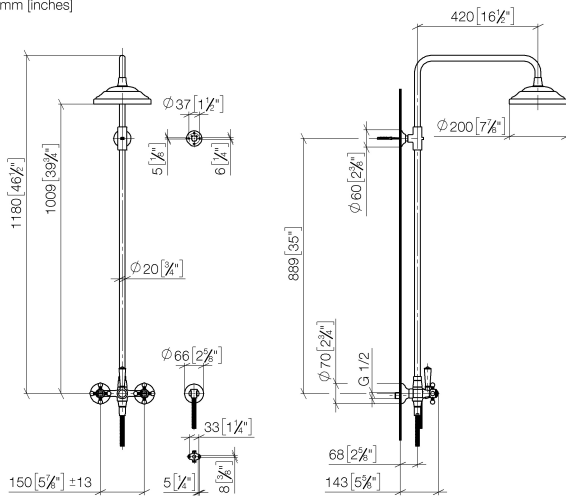

26 632 360

- shower with fixed riser projection 420mm
- overhead shower: rain flow
- rain shower Ø 200 mm
- max. rainshower flow 14 l/min
- Function from: 8 l/min
- rotary diverter for fixed-riser shower/hand shower
- height of fittings up to top edge of elbow 1180mm
- height of fittings up to rain shower (bottom edge) 1009mm
- rosette for shower holder Ø 66mm
- rosette for wall mounting Ø 70mm
- rosette for shower mixer Ø 60mm
- gauge 150 mm - 13 mm
- metal shower hose 1250mm with integrated anti-twist protection
- 1/2" connection
- Pipe diameter 20 mm
- This product can help a building meet the requirements of Green Building Rating Systems, e.g. LEED®, BREEAM®, DGNB
- WRAS 2204012

Required miscellaneous

MADISON Hand shower - Chrome 28 002 978-00
 • spray head Ø 95mm
 • Hand shower see page {PAGE}
 • Three settings: COMPACT RAIN, COMPACT SOFT FLOW, COMPACT AQUAPRESSURE FLOW, max. flow rate l/min (at 3 bar)

Required miscellaneous

MADISON Metal hand shower with porcelain insert (white) FlowReduce - Chrome 28 002 970-00 0010

Required miscellaneous

MADISON Hand shower FlowReduce - Chrome 28 002 978-00 0010
 • spray head Ø 95mm
 • Hand shower see page {PAGE}
 • Three settings: COMPACT RAIN, COMPACT SOFT FLOW, COMPACT AQUAPRESSURE FLOW, max. flow rate l/min (at 3 bar)

26 632 360

mm [inches]

Flow rate chart

Certificates

Belgaqua_21-023- WRAS_2204012.
27_8.

26 632 360

Spare parts list

No.	Item Number	Name	Quantity used	Delivery time
1	04 12 05 038 01-00	shower	1	60
2	04 28 22 101 20-00	spout	1	10
3	90 14 10 011 00 90	seal	1	2
4	90 17 11 033 00-00	holder	1	10
5	90 28 22 096 00-00	pipe	1	10
6	04 17 10 001 00-00	fitting	1	60
7	28 104 970-00	Metal shower hose 1/2" x 1/2" x 1250 mm - Chrome	1	2
8	28 050 410-00	holder	1	60