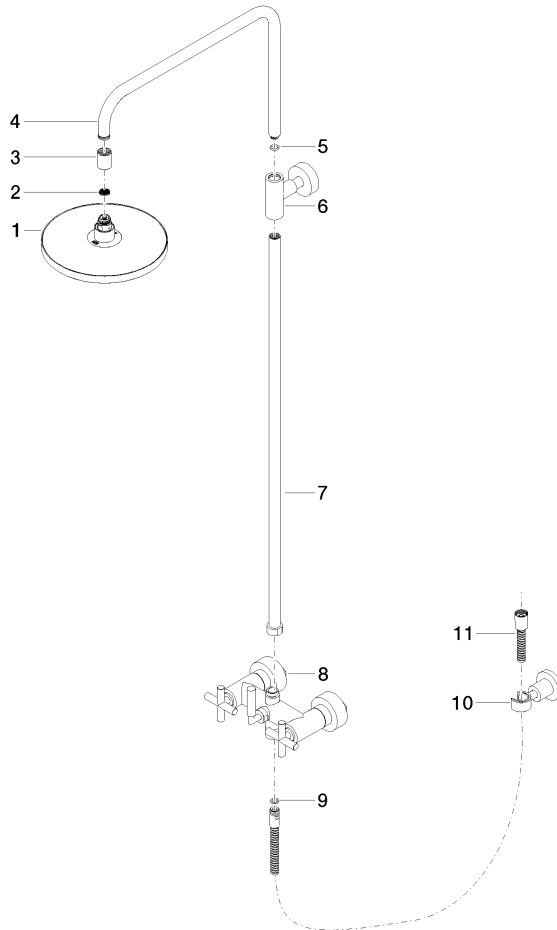

TARA Showerpipe without hand shower FlowReduce 220 mm - Brushed Durabronz (23kt Gold)

TARA

26 633 892

- shower with fixed riser projection 420mm
- overhead shower: rain flow
- rain shower Ø 220 mm
- rain shower with anti-scale system
- max. rainshower flow 7 l/min
- rotary diverter for fixed-riser shower/hand shower
- height of fittings up to rain shower (bottom edge) 1007mm
- height of fittings up to top edge of elbow 1167mm
- rosette for shower holder Ø 55mm
- rosette for wall mounting Ø 57mm
- rosette for shower mixer Ø 65mm
- gauge 150 mm - 13 mm
- 1500 mm metal shower hose
- 1/2" connection
- Pipe diameter 20 mm
- quick clearing
- This product can help a building meet the requirements of Green Building Rating Systems, e.g. LEED®, BREEAM®, DGNB
- WRAS 2204012

TARA

26 633 892

Flow rate chart

Codes & Standards

DIN 4109

EN 1717

ISO 3822

Scottish Water Byelaws

UK Water Supply Regulations

Ü-Zeichen

TARA Showerpipe without hand shower FlowReduce 220 mm - Brushed
Durabross (23kt Gold)

TARA

26 633 892

Certificates

Belgaqua_21-023-2 LGA_38

WRAS_2204

26 633 892

Product version from 4/1/2024

Parts for other
finishes can be found
here: [Chrome](#)

TARA Showerpipe without hand shower FlowReduce 220 mm - Brushed
Durabronz (23kt Gold)

TARA

26 633 892

Spare parts list