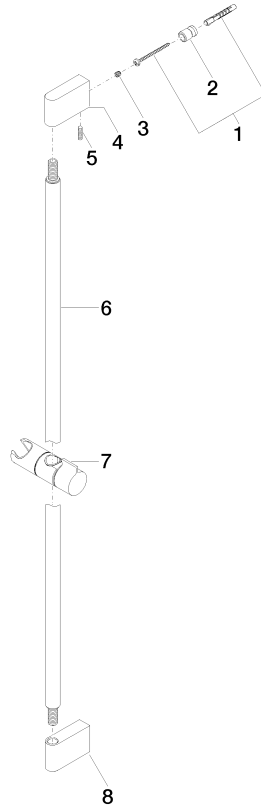

26 705 670

- 73mm projection
- gauge 835 mm

	Brushed Platinum	26 705 670-06
	Chrome	26 705 670-00
	Dark Chrome	26 705 670-19
	Brushed Light Gold	26 705 670-27
	Matte Black	26 705 670-33

26 705 670

mm [inches]

26 705 670

Product version up to 2/6/2020

Product version from 2/6/2020

Parts for other
finishes can be found
here: [Chrome](#)

IMO Slide bar with slider - Brushed Platinum

IMO

26 705 670

Spare parts list

Product version up to 2/6/2020

Product version from 2/6/2020

No.	Item Number	Name	Quantity used	Delivery time
	05 17 20 726 02 90	fixing set	9	2