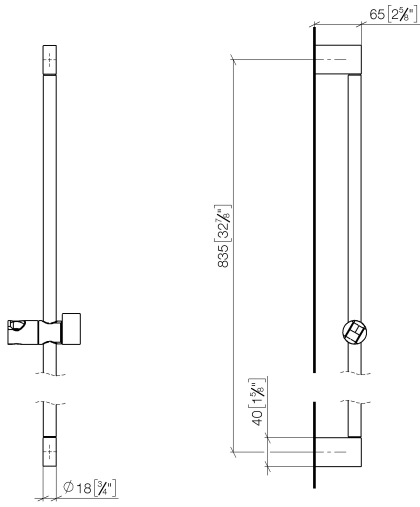

26 705 670

- 73mm projection
- gauge 835 mm

	Brushed Platinum	26 705 670-06
	Chrome	26 705 670-00
	Dark Chrome	26 705 670-19
	Brushed Light Gold	26 705 670-27
	Matte Black	26 705 670-33

26 705 670

mm [inches]

26 705 670

Product version up to 2/6/2020

Product version from 2/6/2020

Parts for other
finishes can be found
here: [Chrome](#)

IMO Slide bar with slider - Brushed Platinum

IMO

26 705 670

Spare parts list

Product version up to 2/6/2020

Product version from 2/6/2020

No.	Item Number	Name	Quantity used	Delivery time
	05 17 20 726 02 90	fixing set	9	2