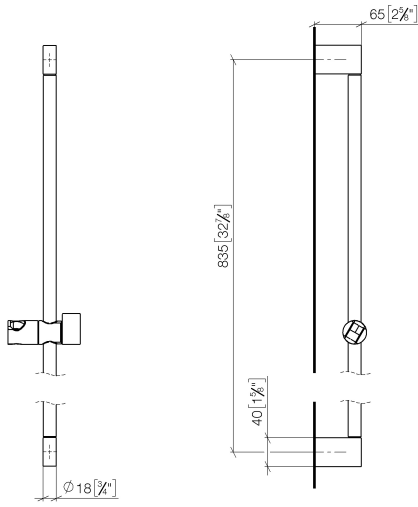

IMO Slide bar with slider - Brushed Light Gold

26 705 670

- 73mm projection
- gauge 835 mm

	Brushed Light Gold	26 705 670-27
	Chrome	26 705 670-00
	Brushed Platinum	26 705 670-06
	Dark Chrome	26 705 670-19
	Matte Black	26 705 670-33

26 705 670

mm [inches]

26 705 670

Product version from 2/6/2020

Parts for other
finishes can be found
here: [Chrome](#)

IMO Slide bar with slider - Brushed Light Gold

IMO

26 705 670

Spare parts list

Product version from 2/6/2020

No.	Item Number	Name	Quantity used	Delivery time
	05 17 20 726 02 90	fixing set	12	2