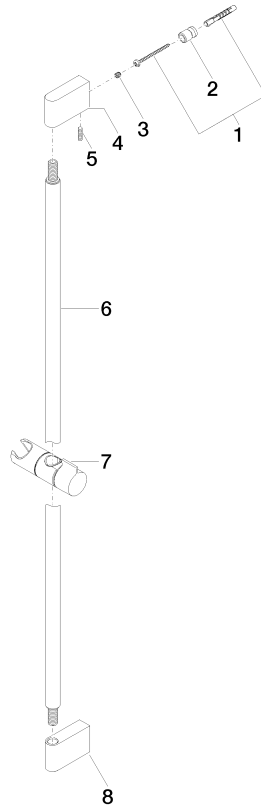

IMO Slide bar with slider - Brushed Light Gold

26 705 670

- 73mm projection
- gauge 835 mm

	Brushed Light Gold	26 705 670-27
	Chrome	26 705 670-00
	Brushed Platinum	26 705 670-06
	Dark Chrome	26 705 670-19
	Matte Black	26 705 670-33

26 705 670

mm [inches]

26 705 670

Product version from 2/6/2020

Parts for other
finishes can be found
here: [Chrome](#)

IMO Slide bar with slider - Brushed Light Gold

IMO

26 705 670

Spare parts list

Product version from 2/6/2020

No.	Item Number	Name	Quantity used	Delivery time
	05 17 20 726 02 90	fixing set	12	2