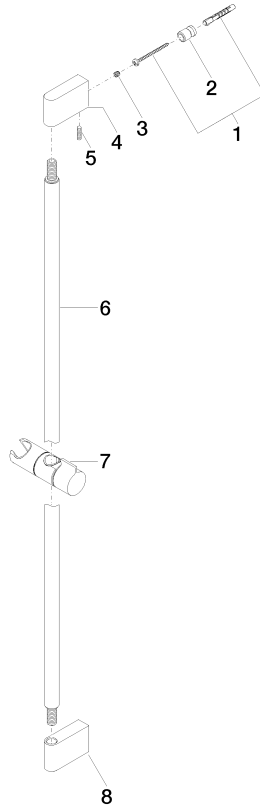

26 705 670

- 73mm projection
- gauge 835 mm

	Matte Black	26 705 670-33
	Chrome	26 705 670-00
	Brushed Platinum	26 705 670-06
	Dark Chrome	26 705 670-19
	Brushed Light Gold	26 705 670-27

26 705 670

mm [inches]

26 705 670

Product version up to 2/6/2020

Product version from 2/6/2020

Parts for other
finishes can be found
here: [Chrome](#)

IMO Slide bar with slider - Matte Black

IMO

26 705 670

Spare parts list

Product version up to 2/6/2020

Product version from 2/6/2020

No.	Item Number	Name	Quantity used	Delivery time
	05 17 20 726 02 90	fixing set	9	2