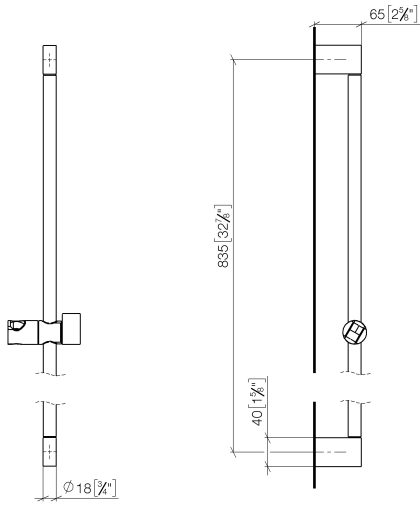

26 705 670

- 73mm projection
- gauge 835 mm

	Matte Black	26 705 670-33
	Chrome	26 705 670-00
	Brushed Platinum	26 705 670-06
	Dark Chrome	26 705 670-19
	Brushed Light Gold	26 705 670-27

26 705 670

mm [inches]

26 705 670

Product version up to 2/6/2020

Product version from 2/6/2020

Parts for other
finishes can be found
here: [Chrome](#)

IMO Slide bar with slider - Matte Black

IMO

26 705 670

Spare parts list

Product version up to 2/6/2020

Product version from 2/6/2020

No.	Item Number	Name	Quantity used	Delivery time
	05 17 20 726 02 90	fixing set	9	2