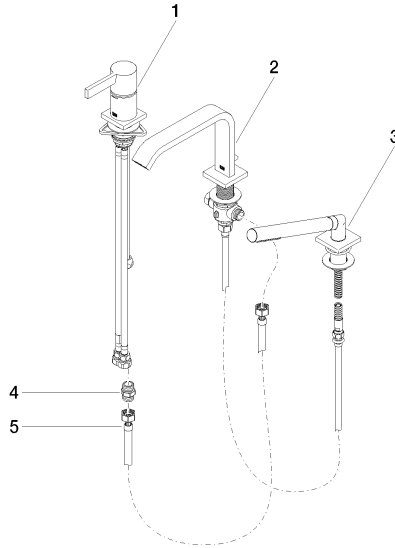

IMO Three-hole single-lever bath mixer for bath rim or tile edge installation - Dark Chrome

27 412 670 Product version from 4/1/2024

- 224mm projection
- spout: cascade
- max. flow 19.2 l/min at 3 bar flow pressure
- Hand shower: COMPACT RAIN, max. flow rate 6.8 l/min (at 3 bar)
- complete hand shower set with anti-scale system
- automatic bath/shower diverter
- height of mixer 110 mm
- height up to aerator 138 mm
- hole diameter spout 32 mm
- single-lever mixer hole diameter 35 mm
- hole diameter for complete hand shower set 32 mm
- rosette for mixer 60 x 60mm
- rosette for spout 60 x 60mm
- rosette for complete hand shower set 60 x 60mm
- metal shower hose 2250mm with integrated anti-twist protection

27 412 670 Product version from 4/1/2024
mm [inches]

Flow rate chart

Codes & Standards

ASME A112.18.1

cUPC

EN 1717

IMO Three-hole single-lever bath mixer for bath rim or tile edge installation - Dark Chrome

27 412 670 Product version from 4/1/2024

Certificates

IAPMO_4976

Belgaqua_24-008-2

IMO Three-hole single-lever bath mixer for bath rim or tile edge installation - Dark Chrome

27 412 670 Product version from 4/1/2024

Spare parts list

No.	Item Number	Name	Quantity used	Delivery time
1	29 300 670-19	Single-lever bath mixer for bath rim or tile edge installation - Dark Chrome	1	20
2	13 512 670-19	spout	1	-
Spare part can no longer be ordered, please order the replacement item				
3	27 702 980-19	Hand shower set for bath rim or tile edge installation - Dark Chrome	1	20
4	90 24 03 168 00 90	nipple	1	2
5	12 502 970 90	High pressure hose 1/2" x 1/2" x 400 mm -	1	2