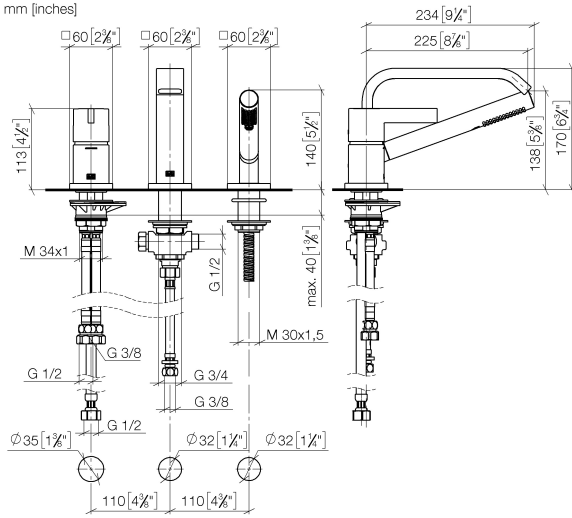

IMO Three-hole single-lever bath mixer for bath rim or tile edge installation - Dark Chrome

27 412 670 Product version from 4/1/2024

- 224mm projection
- spout: cascade
- max. flow 19.2 l/min at 3 bar flow pressure
- Hand shower: COMPACT RAIN, max. flow rate 6.8 l/min (at 3 bar)
- complete hand shower set with anti-scale system
- automatic bath/shower diverter
- height of mixer 110 mm
- height up to aerator 138 mm
- hole diameter spout 32 mm
- single-lever mixer hole diameter 35 mm
- hole diameter for complete hand shower set 32 mm
- rosette for mixer 60 x 60mm
- rosette for spout 60 x 60mm
- rosette for complete hand shower set 60 x 60mm
- metal shower hose 2250mm with integrated anti-twist protection

27 412 670 Product version from 4/1/2024
mm [inches]

Flow rate chart

Codes & Standards

ASME A112.18.1

cUPC

EN 1717

IMO Three-hole single-lever bath mixer for bath rim or tile edge installation - Dark Chrome

27 412 670 Product version from 4/1/2024

Certificates

IAPMO_4976

Belgaqua_24-008-2

IMO Three-hole single-lever bath mixer for bath rim or tile edge installation - Dark Chrome

27 412 670 Product version from 4/1/2024

Spare parts list

No.	Item Number	Name	Quantity used	Delivery time
1	29 300 670-19	Single-lever bath mixer for bath rim or tile edge installation - Dark Chrome	1	20
2	13 512 670-19	spout	1	-
Spare part can no longer be ordered, please order the replacement item				
3	27 702 980-19	Hand shower set for bath rim or tile edge installation - Dark Chrome	1	20
4	90 24 03 168 00 90	nipple	1	2
5	12 502 970 90	High pressure hose 1/2" x 1/2" x 400 mm -	1	2