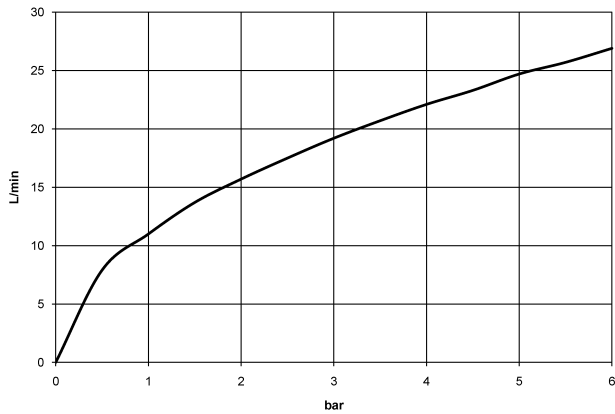

IMO Three-hole single-lever bath mixer for bath rim or tile edge installation - Dark Chrome

27 412 670 Product version from 4/1/2024

- 224mm projection
- spout: cascade
- max. flow 19.2 l/min at 3 bar flow pressure
- Hand shower: COMPACT RAIN, max. flow rate 6.8 l/min (at 3 bar)
- complete hand shower set with anti-scale system
- automatic bath/shower diverter
- height of mixer 110 mm
- height up to aerator 138 mm
- hole diameter spout 32 mm
- single-lever mixer hole diameter 35 mm
- hole diameter for complete hand shower set 32 mm
- rosette for mixer 60 x 60mm
- rosette for spout 60 x 60mm
- rosette for complete hand shower set 60 x 60mm
- metal shower hose 2250mm with integrated anti-twist protection

27 412 670 Product version from 4/1/2024
mm [inches]

Flow rate chart

Codes & Standards

ASME A112.18.1

cUPC

EN 1717

IMO Three-hole single-lever bath mixer for bath rim or tile edge installation - Dark Chrome