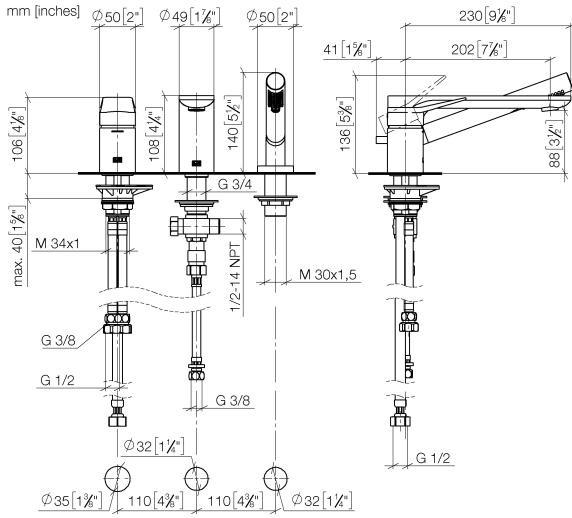

**LISSÉ Three-hole single-lever bath mixer for bath rim or tile edge installation -
Matte Black**

27 412 845 Product version from 4/1/2024

- spout: circular, air-enriched flow
- max. flow 16.9 l/min at 3 bar flow pressure
- Hand shower: COMPACT RAIN, max. flow rate 6.8 l/min (at 3 bar)
- complete hand shower set with anti-scale system
- 200mm projection
- automatic bath/shower diverter
- height of mixer 141 mm
- height up to aerator 88 mm
- hole diameter spout 32 mm
- hole diameter single-lever mixer 35 mm
- hole diameter for complete hand shower set 32 mm
- rosette for complete hand shower set Ø 50mm
- metal shower hose 1750mm with integrated anti-twist protection

Recommended miscellaneous

Perfecto installation kit - 12 614 970 90

Recommended miscellaneous

**Decorative caps for Perfecto -
Matte Black** 12 801 970-33
• 1 pair

**LISSÉ Three-hole single-lever bath mixer for bath rim or tile edge installation -
Matte Black**

27 412 845 Product version from 4/1/2024

Flow rate chart

Codes & Standards

EN 1717

LISSÉ Three-hole single-lever bath mixer for bath rim or tile edge installation - Matte Black

27 412 845 Product version from 4/1/2024

Certificates

Belgaqua_24-008-2

**LISSÉ Three-hole single-lever bath mixer for bath rim or tile edge installation -
Matte Black**

27 412 845 Product version from 4/1/2024

Spare parts list

No.	Item Number	Name	Quantity used	Delivery time
1	29 300 845-33	connection	1	-
Spare part can no longer be ordered, please order the replacement item				
2	13 512 845-33	spout	1	-
Spare part can no longer be ordered, please order the replacement item				
3	27 702 979-33	Hand shower set for bath rim or tile edge installation - Matte Black	1	10
4	90 24 03 168 00 90	nipple	1	2
5	12 502 970 90	High pressure hose 1/2" x 1/2" x 400 mm -	1	2