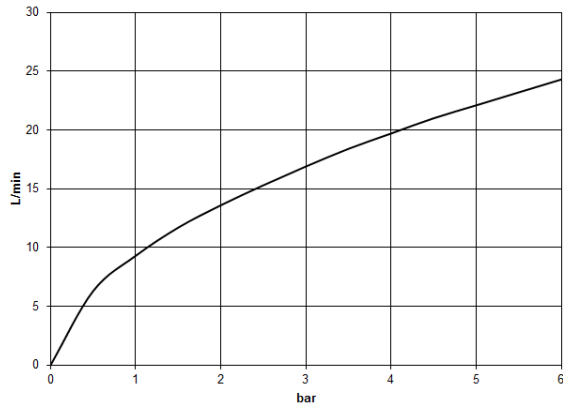

Codes & Standards

EN 1717