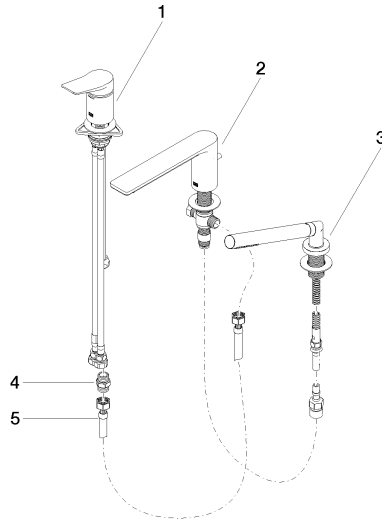

**LISSÉ Three-hole single-lever bath mixer for bath rim or tile edge installation -
Matte Black**

27 412 845 Product version from 4/1/2024

- spout: circular, air-enriched flow
- max. flow 16.9 l/min at 3 bar flow pressure
- Hand shower: COMPACT RAIN, max. flow rate 6.8 l/min (at 3 bar)
- complete hand shower set with anti-scale system
- 200mm projection
- automatic bath/shower diverter
- height of mixer 141 mm
- height up to aerator 88 mm
- hole diameter spout 32 mm
- hole diameter single-lever mixer 35 mm
- hole diameter for complete hand shower set 32 mm
- rosette for complete hand shower set Ø 50mm
- metal shower hose 1750mm with integrated anti-twist protection

27 412 845 Product version from 4/1/2024

Flow rate chart

Codes & Standards

EN 1717

LISSÉ Three-hole single-lever bath mixer for bath rim or tile edge installation - Matte Black

27 412 845 Product version from 4/1/2024

Certificates

Belgaqua_24-008-2

**LISSÉ Three-hole single-lever bath mixer for bath rim or tile edge installation -
Matte Black**

27 412 845 Product version from 4/1/2024

Spare parts list

No.	Item Number	Name	Quantity used	Delivery time
1	29 300 845-33	connection	1	-
Spare part can no longer be ordered, please order the replacement item				
2	13 512 845-33	spout	1	-
Spare part can no longer be ordered, please order the replacement item				
3	27 702 979-33	Hand shower set for bath rim or tile edge installation - Matte Black	1	10
4	90 24 03 168 00 90	nipple	1	2
5	12 502 970 90	High pressure hose 1/2" x 1/2" x 400 mm -	1	2