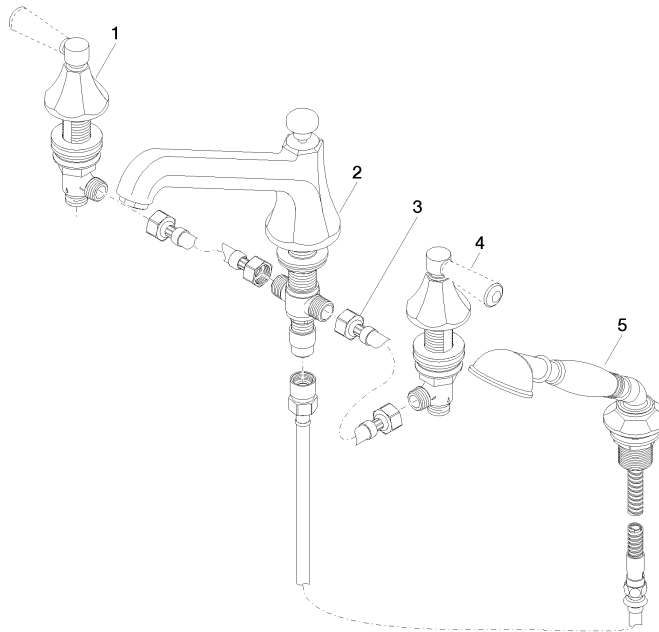

MADISON Bath shower set for bath rim or tile edge installation - Brushed Durabron (23kt Gold)

MADISON

27 502 370

- 225mm projection
- complete hand shower set: normal flow
- spout: circular, air-enriched flow
- complete hand shower set with anti-scale system
- automatic bath/shower diverter
- height of mixer 185 mm
- height up to aerator 140 mm
- hole diameter valve 32 mm
- hole diameter spout 32 mm
- hole diameter for complete hand shower set 32 mm
- rosette for spout Ø 70mm
- rosette for complete hand shower set Ø 60mm
- rosette for deck valve Ø 60mm
- metal shower hose 1750mm with integrated anti-twist protection
- max. spout flow rate 23 l/min
- max. flow for complete hand shower set 6.8 l/min

Recommended miscellaneous

Perfecto installation kit - 12 614 970 90

27 502 370
mm [inches]
1:10

Flow rate chart

Certificates

LGA_8028. Belgaqua_21-380-27_4.

27 502 370

Spare parts list

No.	Item Number	Name	Quantity used	Delivery time
1	20 000 370-28	side panel	1	60
2	13 502 380-28	spout	1	-
Spare part can no longer be ordered, please order the replacement item				
3	12 502 970 90	High pressure hose 1/2" x 1/2" x 400 mm -	2	2
4	20 000 371-28	side panel	1	60
5	27 703 370-28	shower set	1	-
Spare part can no longer be ordered, please order the replacement item				