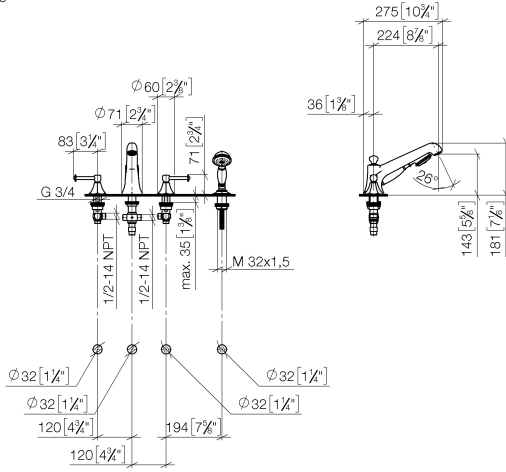

MADISON Bath shower set for bath rim or tile edge installation - Brushed Durabron (23kt Gold)

MADISON

27 502 370

- 225mm projection
- complete hand shower set: normal flow
- spout: circular, air-enriched flow
- complete hand shower set with anti-scale system
- automatic bath/shower diverter
- height of mixer 185 mm
- height up to aerator 140 mm
- hole diameter valve 32 mm
- hole diameter spout 32 mm
- hole diameter for complete hand shower set 32 mm
- rosette for spout Ø 70mm
- rosette for complete hand shower set Ø 60mm
- rosette for deck valve Ø 60mm
- metal shower hose 1750mm with integrated anti-twist protection
- max. spout flow rate 23 l/min
- max. flow for complete hand shower set 6.8 l/min

Recommended miscellaneous

Perfecto installation kit - 12 614 970 90

27 502 370
mm [inches]
1:10

Flow rate chart

Certificates

LGA_8028. Belgaqua_21-380-27_4.

27 502 370

Spare parts list

No.	Item Number	Name	Quantity used	Delivery time
1	20 000 370-28	side panel	1	60
2	13 502 380-28	spout	1	-
Spare part can no longer be ordered, please order the replacement item				
3	12 502 970 90	High pressure hose 1/2" x 1/2" x 400 mm -	2	2
4	20 000 371-28	side panel	1	60
5	27 703 370-28	shower set	1	-
Spare part can no longer be ordered, please order the replacement item				