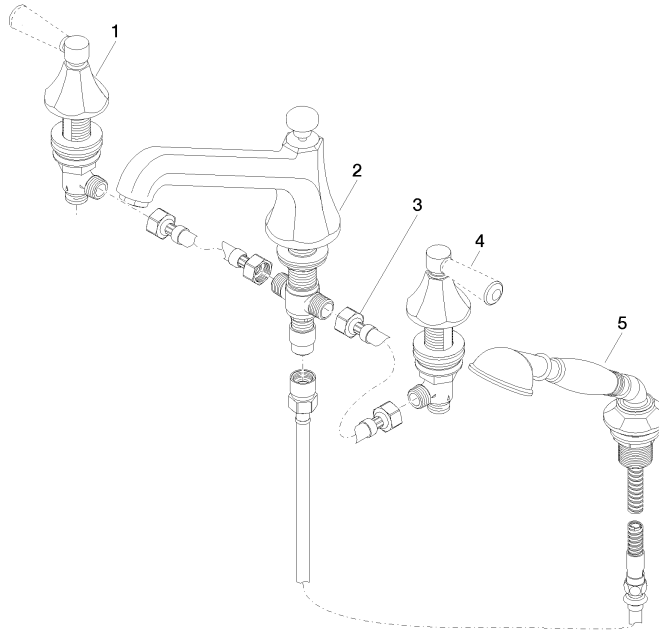

# MADISON Bath shower set for bath rim or tile edge installation - Brushed Dark Platinum

MADISON

27 502 370

- 225mm projection
- complete hand shower set: normal flow
- spout: circular, air-enriched flow
- complete hand shower set with anti-scale system
- automatic bath/shower diverter
- height of mixer 185 mm
- height up to aerator 140 mm
- hole diameter valve 32 mm
- hole diameter spout 32 mm
- hole diameter for complete hand shower set 32 mm
- rosette for spout Ø 70mm
- rosette for complete hand shower set Ø 60mm
- rosette for deck valve Ø 60mm
- metal shower hose 1750mm with integrated anti-twist protection
- max. spout flow rate 23 l/min
- max. flow for complete hand shower set 6.8 l/min

## Recommended miscellaneous

Perfecto installation kit -

12 614 970 90

27 502 370  
mm [inches]  
1:10

**Flow rate chart**

**Certificates**

LGA\_8028.

Belgaqua\_21-380-  
27\_4.

27 502 370

**Spare parts list**

No.	Item Number	Name	Quantity used	Delivery time
1	20 000 370-99	side panel	1	60
2	13 502 380-99	spout	1	60
3	12 502 970 90	High pressure hose 1/2" x 1/2" x 400 mm -	2	2
4	20 000 371-99	side panel	1	60
5	27 703 370-99	shower set	1	-