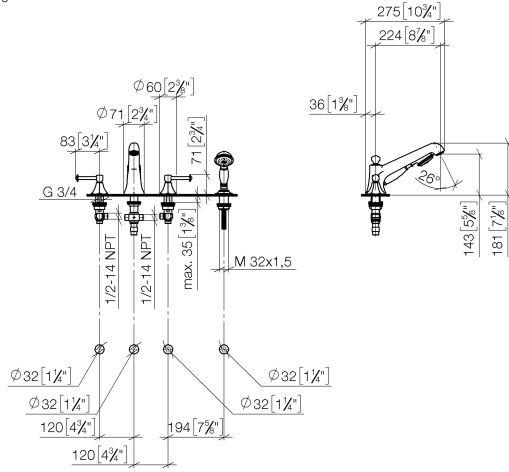

# MADISON Bath shower set for bath rim or tile edge installation - Brushed Dark Platinum

MADISON

27 502 370

- 225mm projection
- complete hand shower set: normal flow
- spout: circular, air-enriched flow
- complete hand shower set with anti-scale system
- automatic bath/shower diverter
- height of mixer 185 mm
- height up to aerator 140 mm
- hole diameter valve 32 mm
- hole diameter spout 32 mm
- hole diameter for complete hand shower set 32 mm
- rosette for spout Ø 70mm
- rosette for complete hand shower set Ø 60mm
- rosette for deck valve Ø 60mm
- metal shower hose 1750mm with integrated anti-twist protection
- max. spout flow rate 23 l/min
- max. flow for complete hand shower set 6.8 l/min

## Recommended miscellaneous

Perfecto installation kit -

12 614 970 90

27 502 370  
mm [inches]  
1:10

**Flow rate chart**

**Certificates**

LGA\_8028.

Belgaqua\_21-380-  
27\_4.

27 502 370

**Spare parts list**

No.	Item Number	Name	Quantity used	Delivery time
1	20 000 370-99	side panel	1	60
2	13 502 380-99	spout	1	60
3	12 502 970 90	High pressure hose 1/2" x 1/2" x 400 mm -	2	2
4	20 000 371-99	side panel	1	60
5	27 703 370-99	shower set	1	-