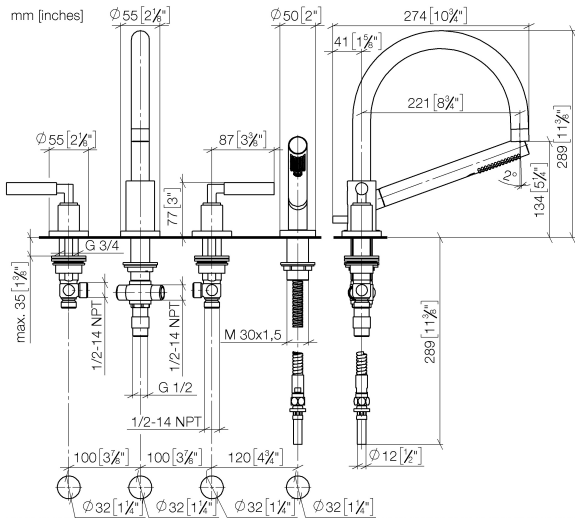

27 512 882

- spout: circular, air-enriched flow
- max. flow 23.5 l/min at 3 bar flow pressure
- Hand shower: COMPACT RAIN, max. flow rate 6.8 l/min (at 3 bar)
- complete hand shower set with anti-scale system
- 220mm projection
- with anti-scale system
- automatic bath/shower diverter
- height of mixer 290 mm
- height up to aerator 135 mm
- hole diameter valve 32 mm
- hole diameter spout 32 mm
- hole diameter for complete hand shower set 32 mm
- rosette for spout Ø 55mm
- rosette for complete hand shower set Ø 50mm
- rosette for deck valve Ø 55mm
- metal shower hose 1750mm with integrated anti-twist protection

Available with 260 mm or 300 mm projection on request (x-TRA SERVICE).

Intrinsic protection against back flow.

	Dark Chrome	27 512 882-19
	Chrome	27 512 882-00
	Brushed Platinum	27 512 882-06
	Platinum	27 512 882-08
	Brushed Durabronze (23kt Gold)	27 512 882-28
	Matte Black	27 512 882-33
	Brushed Bronze	27 512 882-42
	Brushed Champagne (22kt Gold)	27 512 882-46
	Champagne (22kt Gold)	27 512 882-47
	Brushed Chrome	27 512 882-93
	Brushed Dark Platinum	27 512 882-99

Recommended miscellaneous

Perfecto installation kit - 12 614 970 90

Recommended miscellaneous

Decorative caps for Perfecto - Dark Chrome 12 801 970-19
● 1 pair

27 512 882

Flow rate chart

Spare parts list