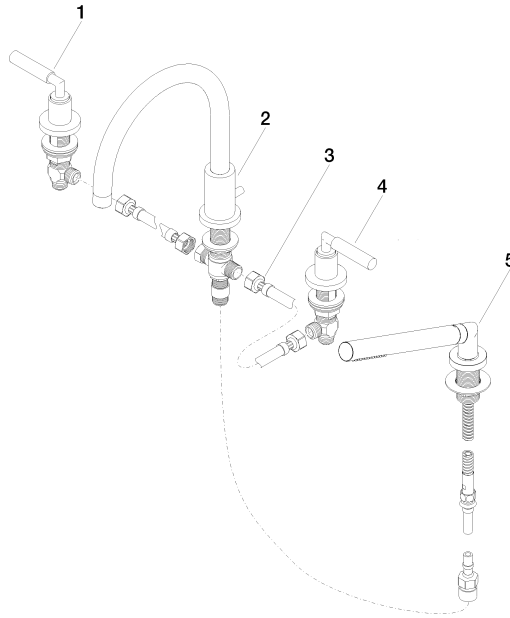

27 512 882

- spout: circular, air-enriched flow
- max. flow 23.5 l/min at 3 bar flow pressure
- Hand shower: COMPACT RAIN, max. flow rate 6.8 l/min (at 3 bar)
- complete hand shower set with anti-scale system
- 220mm projection
- with anti-scale system
- automatic bath/shower diverter
- height of mixer 290 mm
- height up to aerator 135 mm
- hole diameter valve 32 mm
- hole diameter spout 32 mm
- hole diameter for complete hand shower set 32 mm
- rosette for spout Ø 55mm
- rosette for complete hand shower set Ø 50mm
- rosette for deck valve Ø 55mm
- metal shower hose 1750mm with integrated anti-twist protection

Available with 260 mm or 300 mm projection on request (x-TRA SERVICE).

Intrinsic protection against back flow.

	Dark Chrome	27 512 882-19
	Chrome	27 512 882-00
	Brushed Platinum	27 512 882-06
	Platinum	27 512 882-08
	Brushed Durabronze (23kt Gold)	27 512 882-28
	Matte Black	27 512 882-33
	Brushed Bronze	27 512 882-42
	Brushed Champagne (22kt Gold)	27 512 882-46
	Champagne (22kt Gold)	27 512 882-47
	Brushed Chrome	27 512 882-93
	Brushed Dark Platinum	27 512 882-99

Recommended miscellaneous

Perfecto installation kit - 12 614 970 90

Recommended miscellaneous

Decorative caps for Perfecto - Dark Chrome 12 801 970-19
● 1 pair

27 512 882

Flow rate chart

Spare parts list