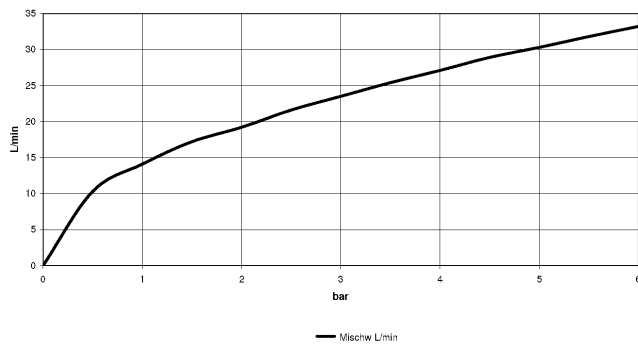

Flow rate chart

Codes & Standards

DIN 4109

EN 1717

ISO 3822

Ü-Zeichen