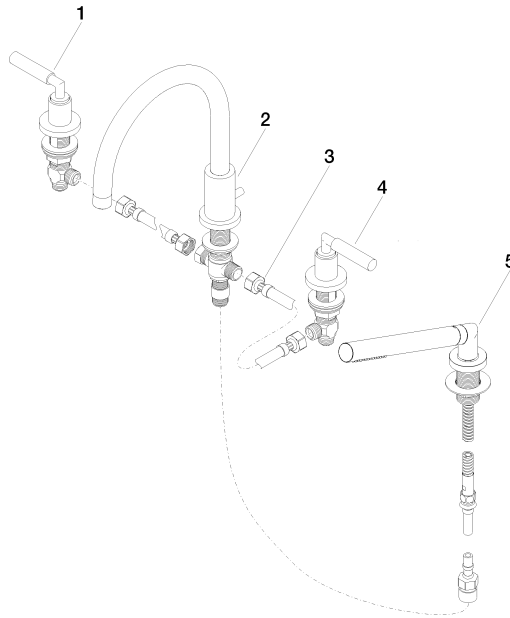

TARA Bath shower set for bath rim or tile edge installation - Brushed Durabronze (23kt Gold)

TARA

27 512 882

- spout: circular, air-enriched flow
- max. flow 23.5 l/min at 3 bar flow pressure
- Hand shower: COMPACT RAIN, max. flow rate 6.8 l/min (at 3 bar)
- complete hand shower set with anti-scale system
- 220mm projection
- with anti-scale system
- automatic bath/shower diverter
- height of mixer 290 mm
- height up to aerator 135 mm
- hole diameter valve 32 mm
- hole diameter spout 32 mm
- hole diameter for complete hand shower set 32 mm
- rosette for spout Ø 55mm
- rosette for complete hand shower set Ø 50mm
- rosette for deck valve Ø 55mm
- metal shower hose 1750mm with integrated anti-twist protection

TARA Bath shower set for bath rim or tile edge installation - Brushed Durabronz
(23kt Gold)

TARA

27 512 882

Certificates

Belgaqua_21-026-2 LGA_18

TARA Bath shower set for bath rim or tile edge installation - Brushed Durabronze
(23kt Gold)

TARA

27 512 882

Product version from 4/1/2024

TARA Bath shower set for bath rim or tile edge installation - Brushed Durabronss (23kt Gold)

TARA

27 512 882

Spare parts list

Product version from 4/1/2024

No.	Item Number	Name	Quantity used	Delivery time
	20 000 882-28	TARA Deck valve clockwise closing - Brushed Durabronss (23kt Gold)	6	-

Spare part can no longer be ordered, please order the replacement item