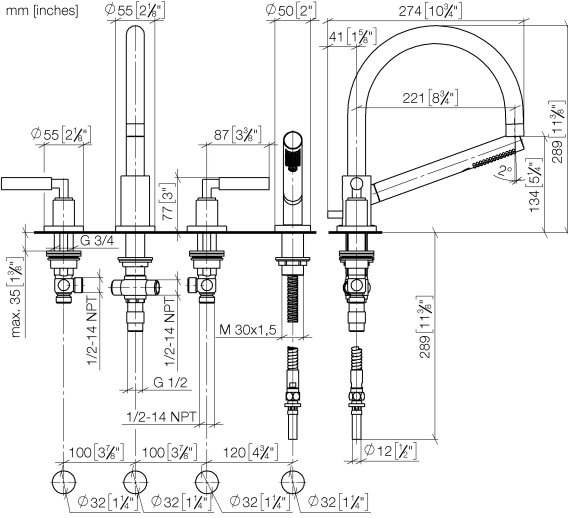

**TARA Bath shower set for bath rim or tile edge installation - Brushed Durabronz
(23kt Gold)**

TARA

27 512 882