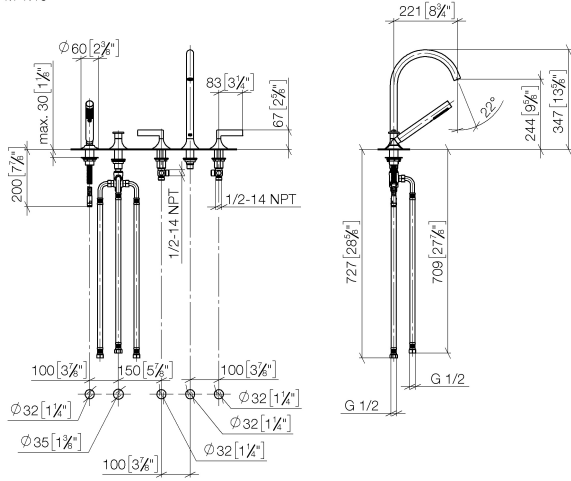

## VAIA Five-hole bath mixer for deck mounting with diverter - Brushed Bronze

27 522 819 Product version from 3/13/2017

- spout: circular, air-enriched flow
- max. flow 21.5 l/min at 3 bar flow pressure
- Hand shower: COMPACT RAIN, max. flow rate 6.8 l/min (at 3 bar)
- complete hand shower set with anti-scale system
- automatic bath/shower diverter
- 220mm projection
- height of mixer 347 mm
- height up to aerator 244 mm
- hole diameter spout 32 mm
- hole diameter valve 32 mm
- hole diameter for complete hand shower set 32 mm
- rosette for spout Ø 60mm
- rosette for complete hand shower set Ø 60mm
- rosette for deck valve Ø 60mm
- metal shower hose 1750mm with integrated anti-twist protection
- WRAS

**VAIA Five-hole bath mixer for deck mounting with diverter - Brushed Bronze**

27 522 819 Product version from 3/13/2017

mm [inches]  
M 1:10

**Flow rate chart**

**Codes & Standards**

ASME A112.18.1      cUPC      DIN 4109      EN 1717

## VAIA Five-hole bath mixer for deck mounting with diverter - Brushed Bronze

---

27 522 819 Product version from 3/13/2017

**Spare parts list**

No.	Item Number	Name	Quantity used	Delivery time
1	27 702 809-42	VAIA Hand shower set for bath rim or tile edge installation - Brushed Bronze	1	30
2	29 140 809-42	VAIA Two-way diverter for bath rim or tile edge installation - Brushed Bronze	1	30
3	20 000 818-42	handle ( hot )	1	-
Spare part can no longer be ordered, please order the replacement item				
4	13 612 809-42	spout	1	-
Spare part can no longer be ordered, please order the replacement item				
5	20 000 819-42	handle ( hot )	1	-
Spare part can no longer be ordered, please order the replacement item				