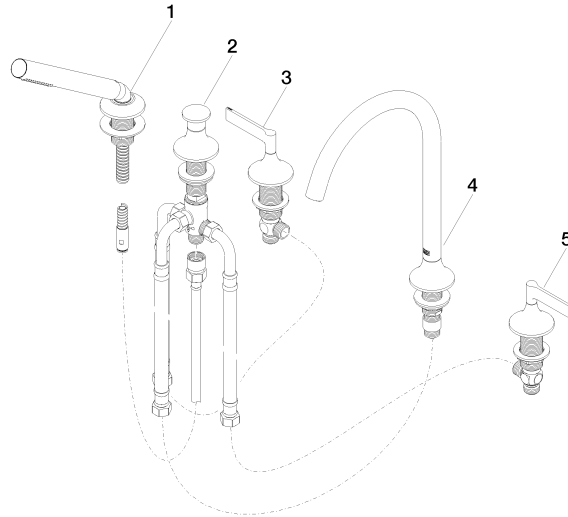

## VAIA Five-hole bath mixer for deck mounting with diverter - Brushed Bronze

27 522 819 Product version from 3/13/2017

- spout: circular, air-enriched flow
- max. flow 21.5 l/min at 3 bar flow pressure
- Hand shower: COMPACT RAIN, max. flow rate 6.8 l/min (at 3 bar)
- complete hand shower set with anti-scale system
- automatic bath/shower diverter
- 220mm projection
- height of mixer 347 mm
- height up to aerator 244 mm
- hole diameter spout 32 mm
- hole diameter valve 32 mm
- hole diameter for complete hand shower set 32 mm
- rosette for spout Ø 60mm
- rosette for complete hand shower set Ø 60mm
- rosette for deck valve Ø 60mm
- metal shower hose 1750mm with integrated anti-twist protection
- WRAS

## VAIA Five-hole bath mixer for deck mounting with diverter - Brushed Bronze

---

27 522 819 Product version from 3/13/2017

### Certificates

---

IAPMO\_4976

Belgaqua\_22\_278\_2 WRAS\_2310

LGA\_29

**VAIA Five-hole bath mixer for deck mounting with diverter - Brushed Bronze**

27 522 819 Product version from 3/13/2017

Parts for other finishes can be found here: [Chrome](#)

**Spare parts list**

No.	Item Number	Name	Quantity used	Delivery time
1	27 702 809-42	VAIA Hand shower set for bath rim or tile edge installation - Brushed Bronze	1	30
2	29 140 809-42	VAIA Two-way diverter for bath rim or tile edge installation - Brushed Bronze	1	30
3	20 000 818-42	handle ( hot )	1	-
Spare part can no longer be ordered, please order the replacement item				
4	13 612 809-42	spout	1	-
Spare part can no longer be ordered, please order the replacement item				
5	20 000 819-42	handle ( hot )	1	-
Spare part can no longer be ordered, please order the replacement item				