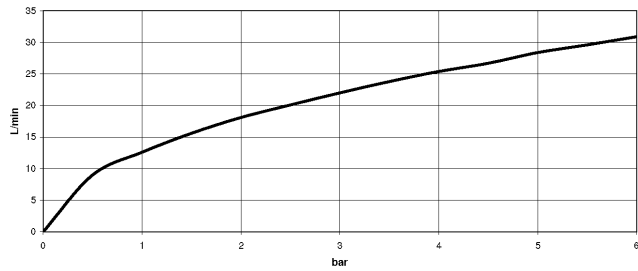

Flow rate chart

Codes & Standards

ASME A112.18.1   cUPC   DIN 4109   EN 1717

Executive Order   ISO 3822   Ü-Zeichen
no. 1007