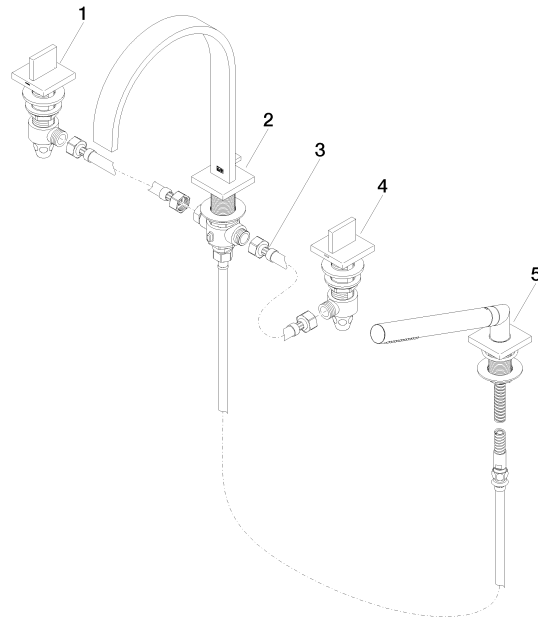

## MEM Bath shower set for bath rim or tile edge installation - Platinum

27 532 782 Product version from 3/10/2014

- 220mm projection
- spout: rectangular normal flow
- max. flow 27.3 l/min at 3 bar flow pressure
- Hand shower: COMPACT RAIN, max. flow rate 6.8 l/min (at 3 bar)
- complete hand shower set with anti-scale system
- automatic bath/shower diverter
- height of mixer 300 mm
- height up to aerator 170 mm
- hole diameter valve 32 mm
- hole diameter spout 32 mm
- hole diameter for complete hand shower set 32 mm
- rosette for spout 60 x 60mm
- rosette for complete hand shower set 60 x 60mm
- rosette for deck valve 60 x 60mm
- metal shower hose 1750mm with integrated anti-twist protection
- WRAS

## MEM Bath shower set for bath rim or tile edge installation - Platinum

---

27 532 782 Product version from 3/10/2014

### Certificates

---

WRAS\_2306

IAPMO\_4976

LGA\_9

Belgaqua\_21-026-2

**MEM Bath shower set for bath rim or tile edge installation - Platinum**

27 532 782 Product version from 3/10/2014

**Spare parts list**

No.	Item Number	Name	Quantity used	Delivery time
1	20 000 783-08	MEM Deck valve anti-clockwise closing hot - Platinum	1	40
2	90 28 22 268 00-08	90282226800-08	1	40
3	12 502 970 90	High pressure hose 1/2" x 1/2" x 400 mm -	1	2
4	20 000 782-08	MEM Deck valve clockwise closing cold - Platinum	1	40
5	27 702 980-08	Hand shower set for bath rim or tile edge installation - Platinum	1	40