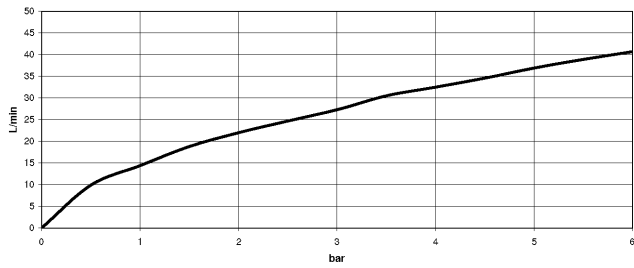

**Flow rate chart**

**Codes & Standards**

ASME A112.18.1	cUPC	DIN 4109	EN 1717
ISO 3822	Scottish Water Byelaws	UK Water Supply Regulations	Ü-Zeichen