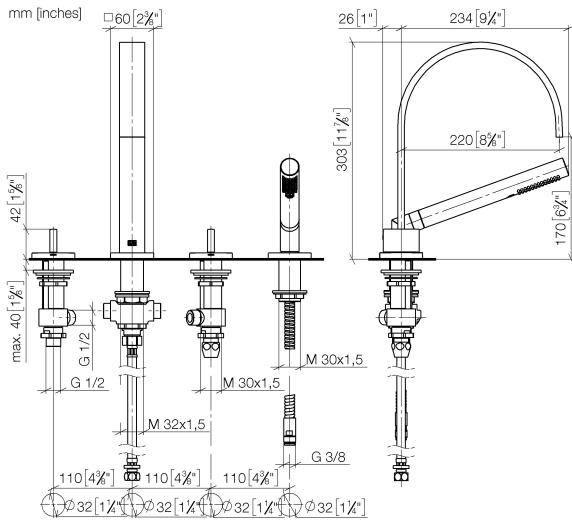

## MEM Bath shower set for bath rim or tile edge installation - Platinum

27 532 782 Product version from 3/10/2014

- 220mm projection
- spout: rectangular normal flow
- max. flow 27.3 l/min at 3 bar flow pressure
- Hand shower: COMPACT RAIN, max. flow rate 6.8 l/min (at 3 bar)
- complete hand shower set with anti-scale system
- automatic bath/shower diverter
- height of mixer 300 mm
- height up to aerator 170 mm
- hole diameter valve 32 mm
- hole diameter spout 32 mm
- hole diameter for complete hand shower set 32 mm
- rosette for spout 60 x 60mm
- rosette for complete hand shower set 60 x 60mm
- rosette for deck valve 60 x 60mm
- metal shower hose 1750mm with integrated anti-twist protection
- WRAS

### Recommended miscellaneous

**Decorative caps for Perfecto - Platinum** 12 801 970-08  
• 1 pair

**MEM Bath shower set for bath rim or tile edge installation - Platinum**

27 532 782 Product version from 3/10/2014

**Spare parts list**

No.	Item Number	Name	Quantity used	Delivery time
1	20 000 783-08	MEM Deck valve anti-clockwise closing hot - Platinum	1	40
2	90 28 22 268 00-08	90282226800-08	1	40
3	12 502 970 90	High pressure hose 1/2" x 1/2" x 400 mm -	1	2
4	20 000 782-08	MEM Deck valve clockwise closing cold - Platinum	1	40
5	27 702 980-08	Hand shower set for bath rim or tile edge installation - Platinum	1	40