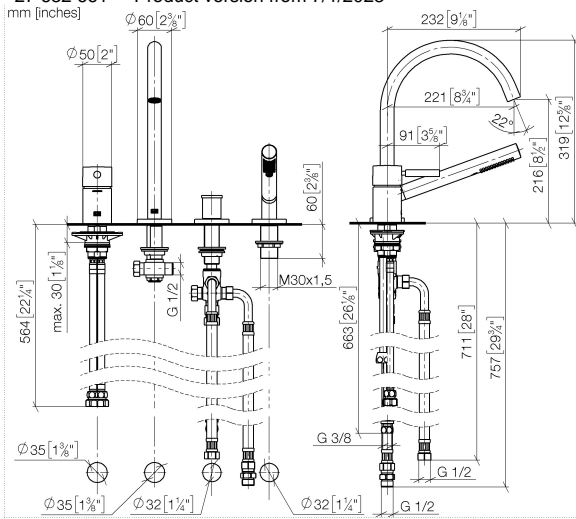

## META Bath shower set for bath rim or tile edge installation - Brushed Champagne (22kt Gold)

27 632 661 Product version from 7/1/2023

- spout: circular, air-enriched flow
- max. flow 23.5 l/min at 3 bar flow pressure
- Hand shower: COMPACT RAIN, max. flow rate 6.8 l/min (at 3 bar)
- complete hand shower set with anti-scale system
- automatic bath/shower diverter
- 221mm projection
- height of mixer 319 mm
- height up to aerator 216 mm
- hole diameter spout 35 mm
- hole diameter single-lever mixer 35 mm
- hole diameter for complete hand shower set 32 mm
- rosette for spout Ø 60mm
- rosette for single-lever mixer Ø 55mm
- rosette for complete hand shower set Ø 60mm
- metal shower hose 1750mm with integrated anti-twist protection
- WRAS

### Recommended miscellaneous

**Decorative caps for Perfecto - Brushed Champagne (22kt Gold)** 12 801 970-46  
• 1 pair

**META Bath shower set for bath rim or tile edge installation - Brushed Champagne (22kt Gold)**

27 632 661 Product version from 7/1/2023  
mm [inches]

**Flow rate chart**

**Codes & Standards**

ASME A112.18.1      cUPC      DIN 4109      ISO 3822

Scottish Water Byelaws      UK Water Supply Regulations      Ü-Zeichen

No.	Item Number	Name	Quantity used	Delivery time
1	29 300 660-46	META Single-lever bath mixer for bath rim or tile edge installation - Brushed Champagne (22kt Gold)	1	30
2	13 512 661-46	spout	1	-
Spare part can no longer be ordered, please order the replacement item				
3	29 140 660-46	META Two-way diverter for bath rim or tile edge installation - Brushed Champagne (22kt Gold)	1	30
4	27 702 660-46	META Hand shower set for bath rim or tile edge installation - Brushed Champagne (22kt Gold)	1	30