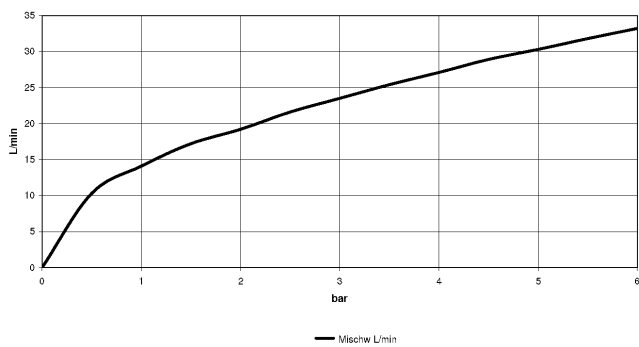

## META Bath shower set for bath rim or tile edge installation - Brushed Champagne (22kt Gold)

27 632 661 Product version from 7/1/2023

- spout: circular, air-enriched flow
- max. flow 23.5 l/min at 3 bar flow pressure
- Hand shower: COMPACT RAIN, max. flow rate 6.8 l/min (at 3 bar)
- complete hand shower set with anti-scale system
- automatic bath/shower diverter
- 221mm projection
- height of mixer 319 mm
- height up to aerator 216 mm
- hole diameter spout 35 mm
- hole diameter single-lever mixer 35 mm
- hole diameter for complete hand shower set 32 mm
- rosette for spout Ø 60mm
- rosette for single-lever mixer Ø 55mm
- rosette for complete hand shower set Ø 60mm
- metal shower hose 1750mm with integrated anti-twist protection
- WRAS

27 632 661 Product version from 7/1/2023  
mm [inches]

**Flow rate chart**

**Codes & Standards**

ASME A112.18.1      cUPC      DIN 4109      ISO 3822

Scottish Water Byelaws      UK Water Supply Regulations      Ü-Zeichen