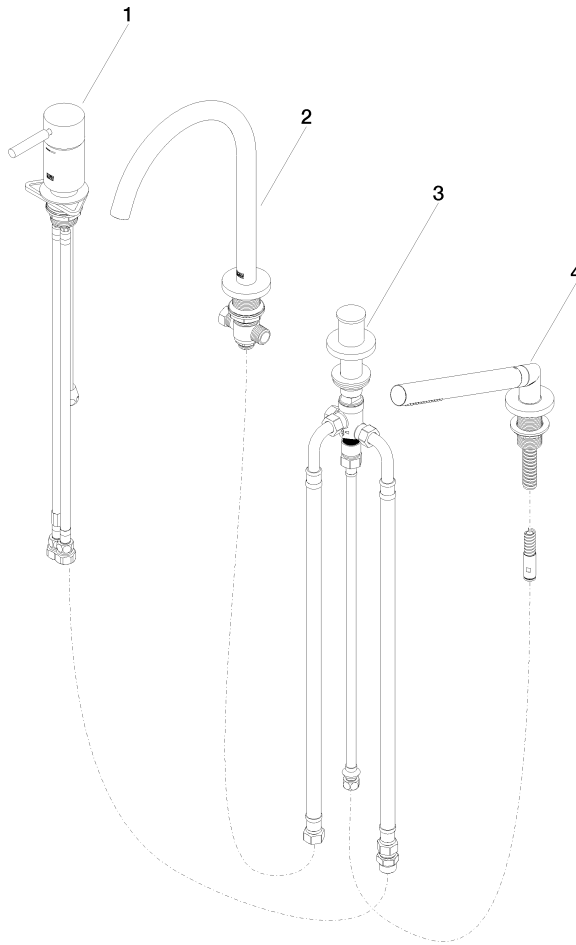

## META Bath shower set for bath rim or tile edge installation - Brushed Champagne (22kt Gold)

27 632 661 Product version from 7/1/2023

- spout: circular, air-enriched flow
- max. flow 23.5 l/min at 3 bar flow pressure
- Hand shower: COMPACT RAIN, max. flow rate 6.8 l/min (at 3 bar)
- complete hand shower set with anti-scale system
- automatic bath/shower diverter
- 221mm projection
- height of mixer 319 mm
- height up to aerator 216 mm
- hole diameter spout 35 mm
- hole diameter single-lever mixer 35 mm
- hole diameter for complete hand shower set 32 mm
- rosette for spout Ø 60mm
- rosette for single-lever mixer Ø 55mm
- rosette for complete hand shower set Ø 60mm
- metal shower hose 1750mm with integrated anti-twist protection
- WRAS

## META Bath shower set for bath rim or tile edge installation - Brushed Champagne (22kt Gold)

---

27 632 661 Product version from 7/1/2023

### Certificates

---

LGA\_38

WRAS\_2207

IAPMO\_4976

**META Bath shower set for bath rim or tile edge installation - Brushed Champagne (22kt Gold)**

27 632 661 Product version from 7/1/2023

**Spare parts list**

No.	Item Number	Name	Quantity used	Delivery time
1	29 300 660-46	META Single-lever bath mixer for bath rim or tile edge installation - Brushed Champagne (22kt Gold)	1	30
2	13 512 661-46	spout	1	-
Spare part can no longer be ordered, please order the replacement item				
3	29 140 660-46	META Two-way diverter for bath rim or tile edge installation - Brushed Champagne (22kt Gold)	1	30
4	27 702 660-46	META Hand shower set for bath rim or tile edge installation - Brushed Champagne (22kt Gold)	1	30